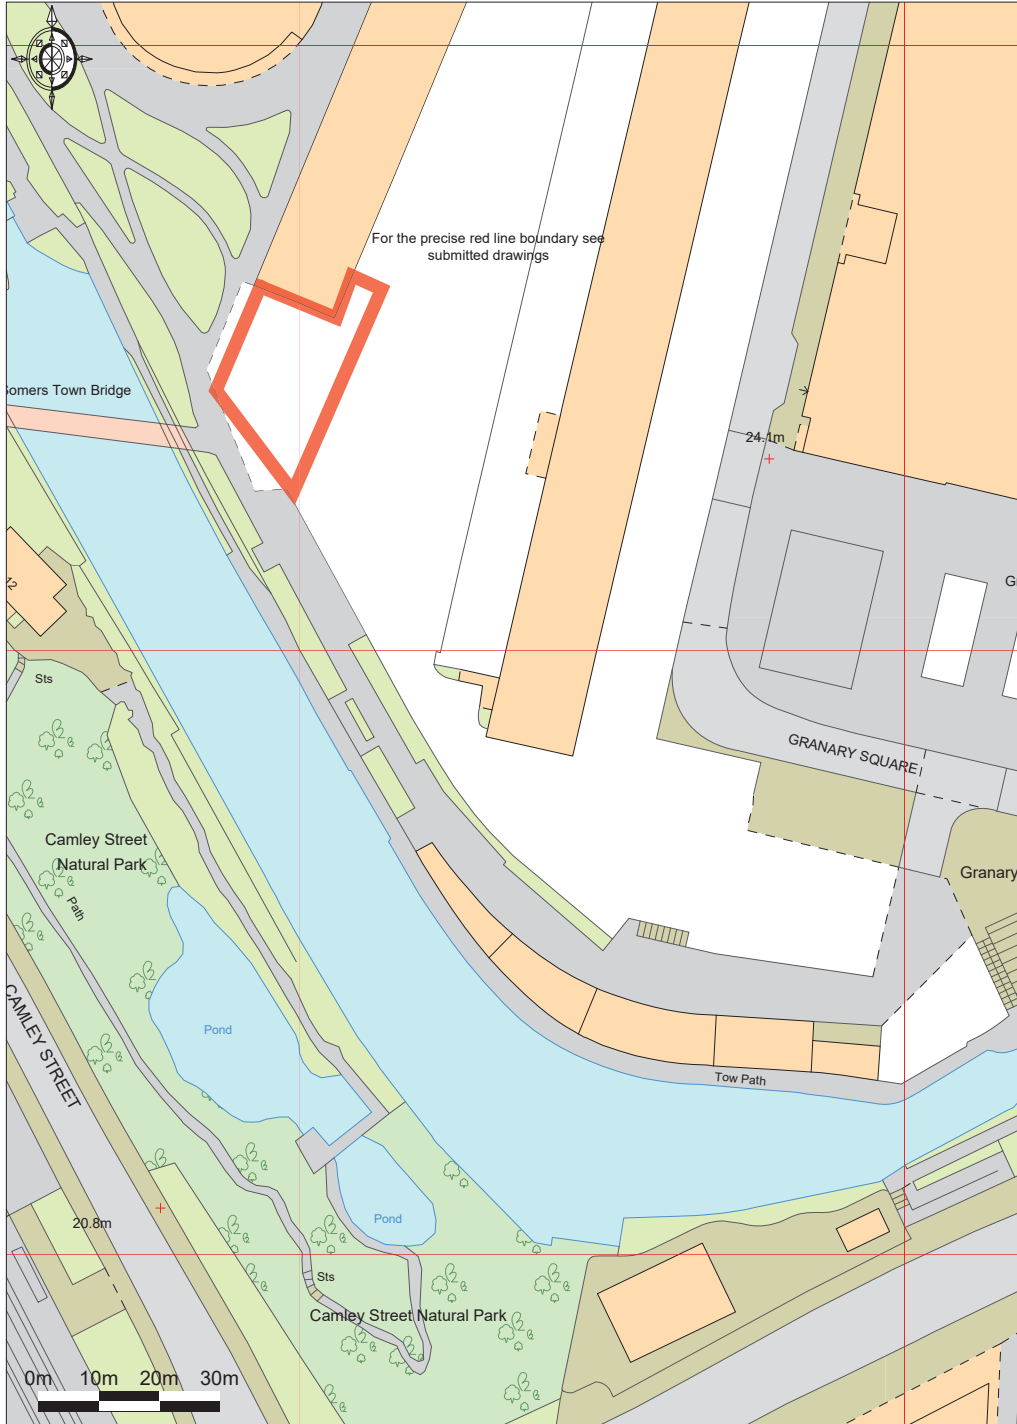

# BEN 2 General location plan

**Promap**  
LANDMARK INFORMATION GROUP

Ordnance Survey © Crown Copyright 2018. All rights reserved.  
Licence number 100022432. Plotted Scale - 1:1250

Unit 4 Western Coal Drops, King's Cross (1:1,250)