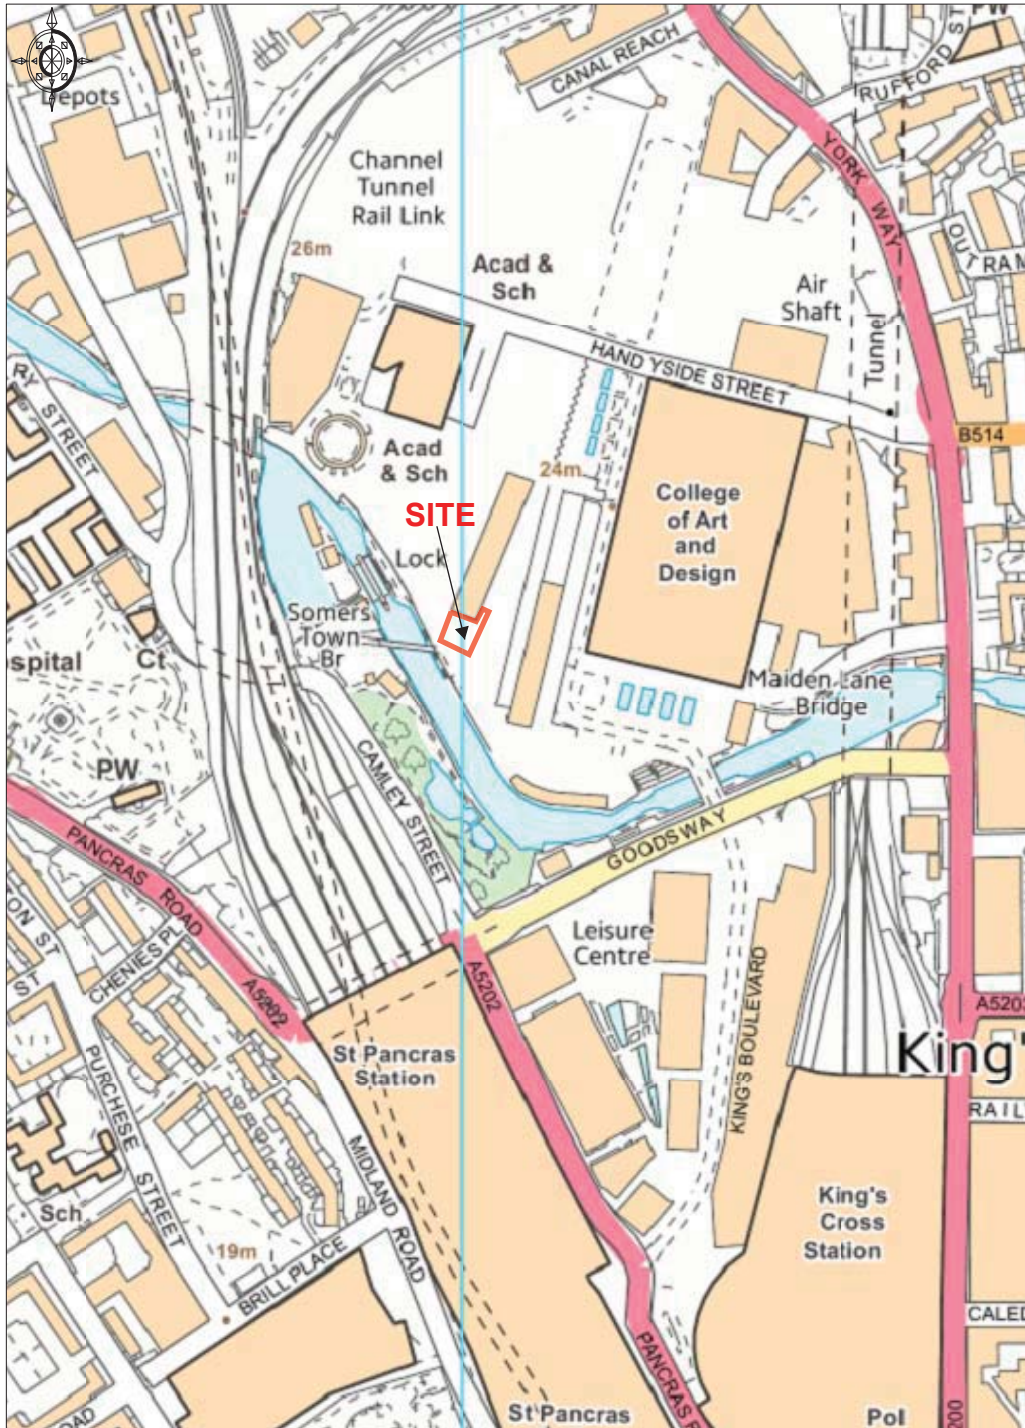

BEN 1 General location plan

Promap
LANDMARK INFORMATION GROUP

Unit 4 Western Coal Drops, King's Cross (1:5,000)