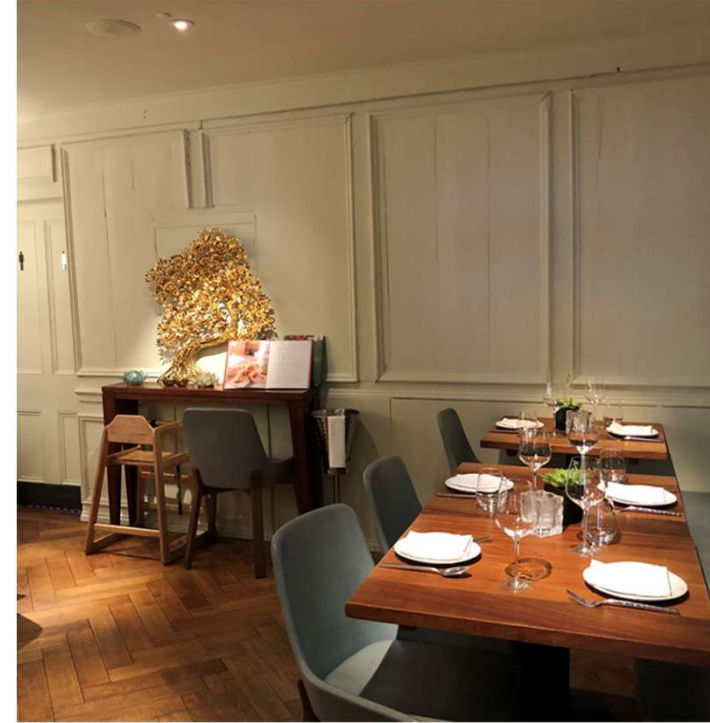

Back Room G.Floor