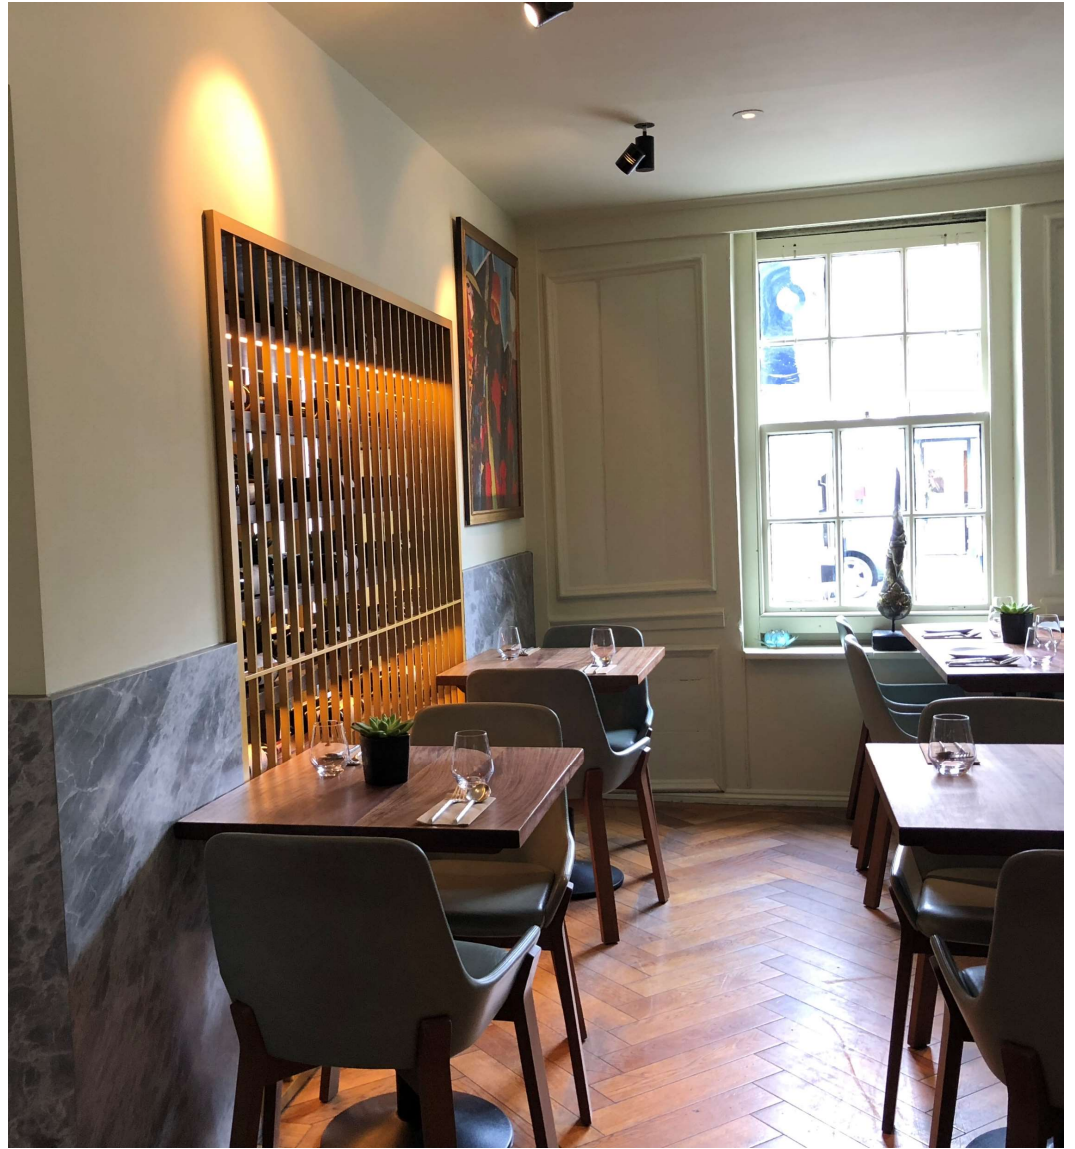

The image shows the interior of a restaurant named Patara Hampstead. The space is modern and well-lit. On the left, there is a wall with vertical wooden slats. In the center, a dark marble bar counter is visible, with a staircase leading up behind it. To the right, there is a light blue upholstered booth with a round wooden table and a square wooden table, both set with white plates, glasses, and napkins. A large white orchid plant is on a counter behind the booth. The ceiling has recessed lighting and a security camera. The overall atmosphere is clean and contemporary.

# Patara Hampstead

New Look

# Front Room G.Floor

---