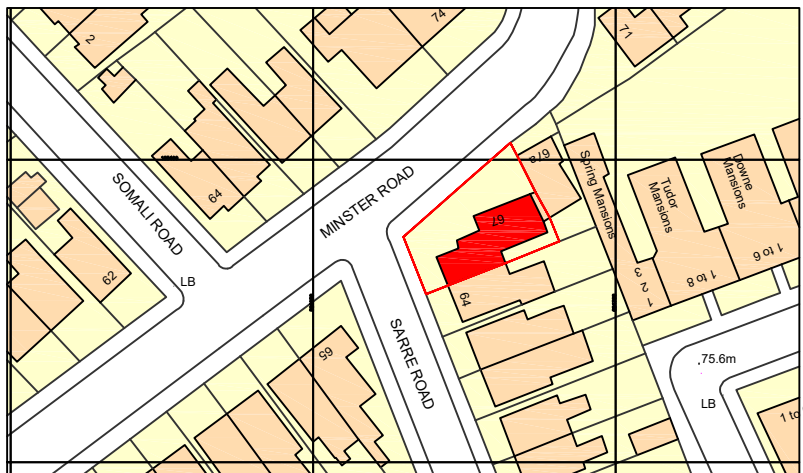

vey, (c) Crown Copyright 2018. All rights reserved. Licence number 100022432

EXISTING BLOCK PLAN 1:500

Ordnance Survey, (c) Crown Copyright 2018. All rights reserved. Licence number 100022432

SITE LOCATION PLAN 1:1250

67 MINSTER ROAD LONDON NW2 3SJ	
SITE LOCATION PLAN & EXISTING BLOCK PLAN	
SCALE @ A4 1:1250 & 1:500	DRG No. 808-00