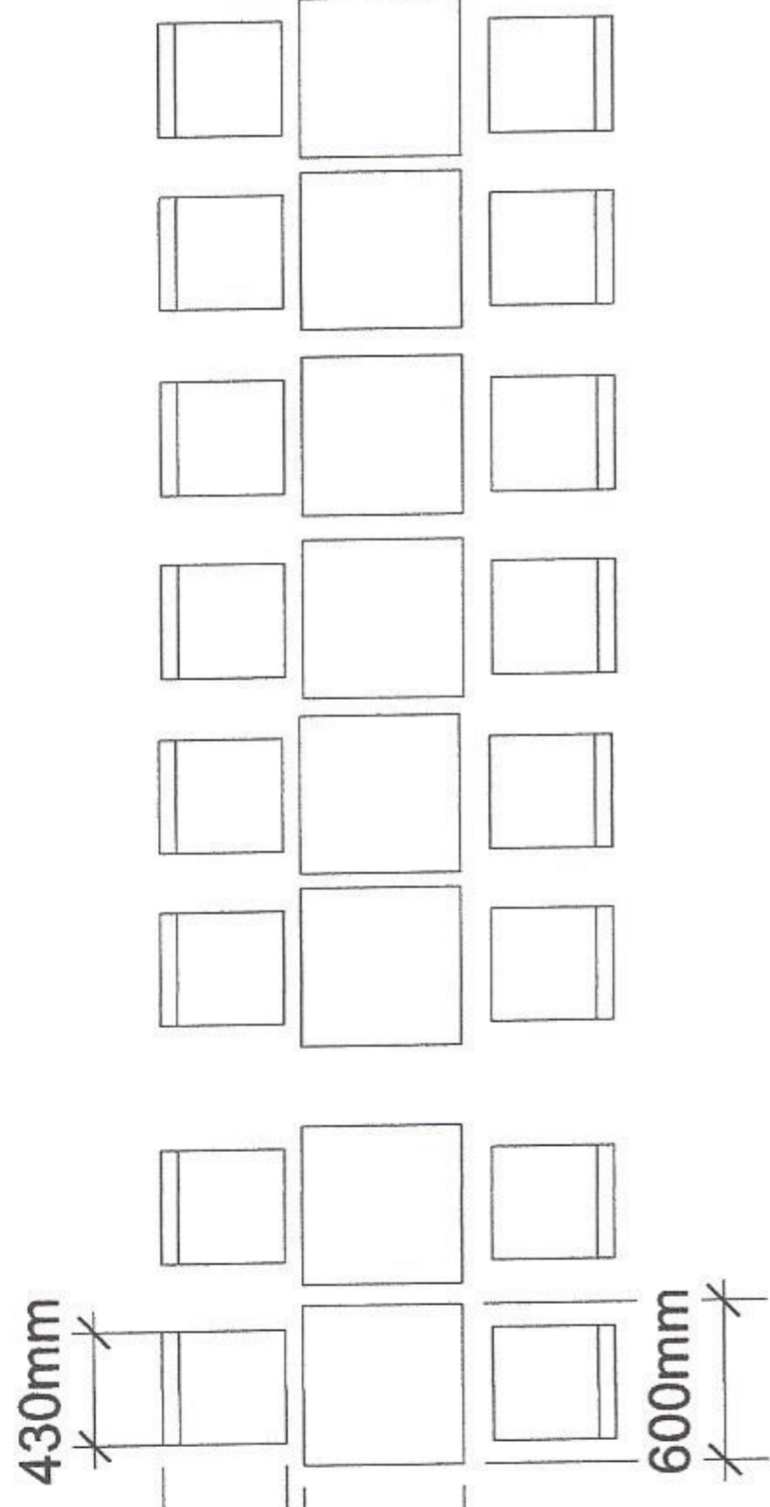

Ceramic Shop

Cagney's Restaurant

Pub

980mm

900mm

1700mm

5490mm

430mm

460mm

600mm

600mm

St. George's Church