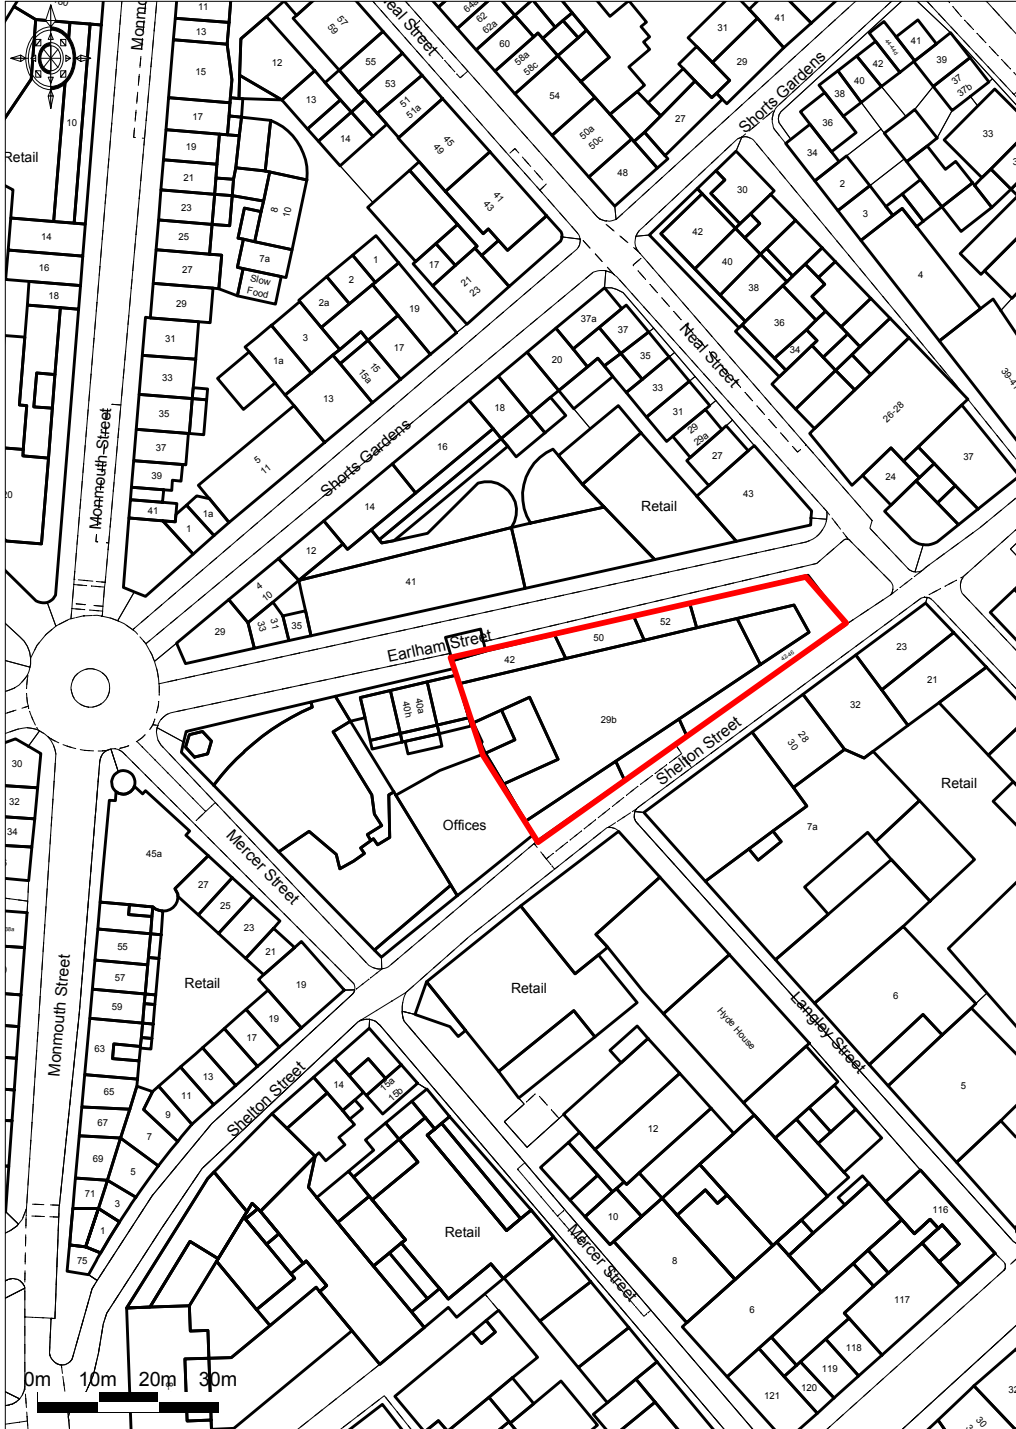

Seven Dials Warehouse - Site Location Plan