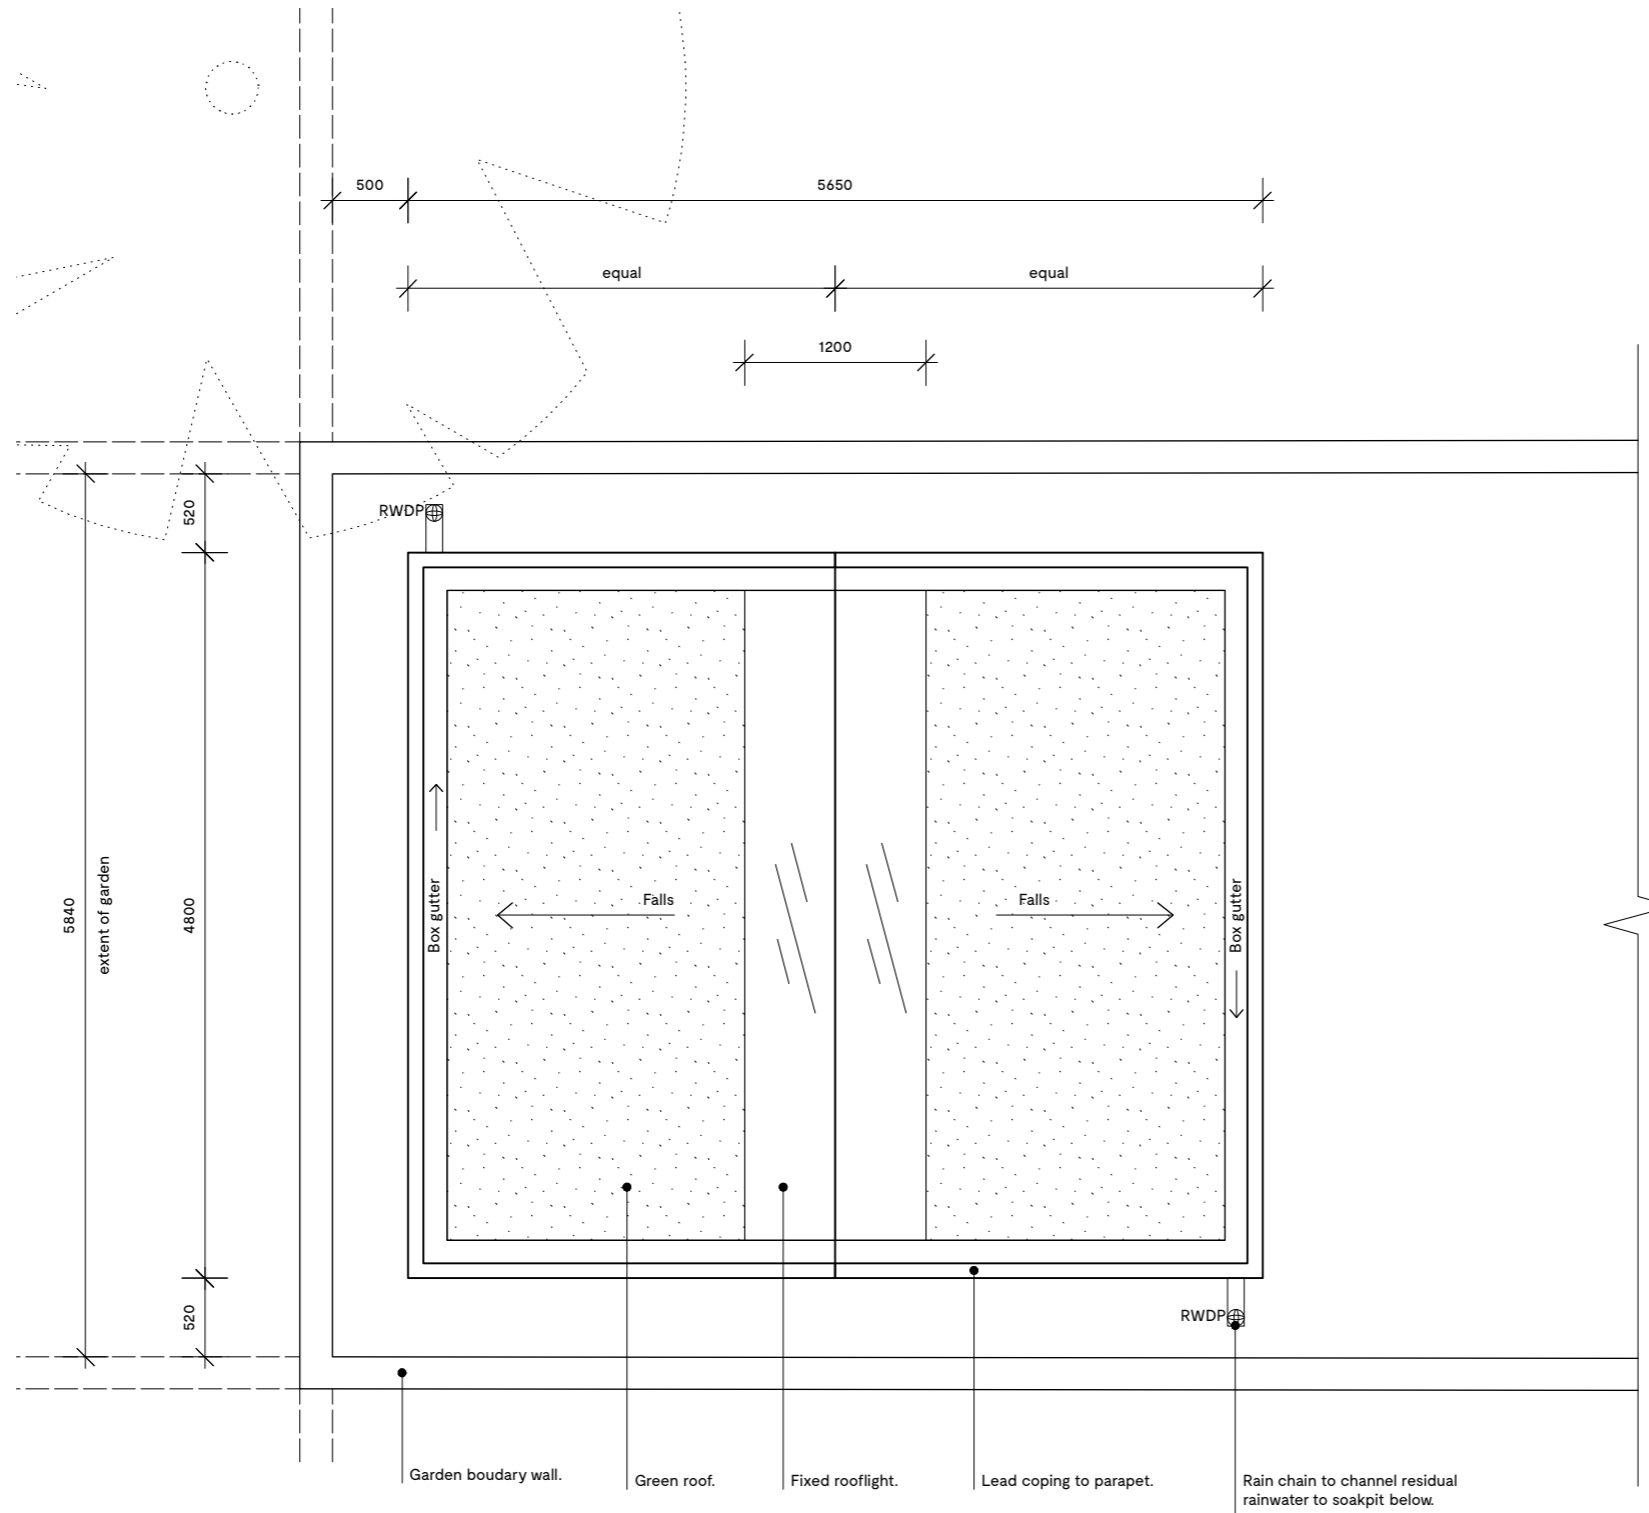

81 ST AUG. RD PAVILION

ROOF PLAN

PROPOSED

Project number	Drawing number	Revision
24	102	A

Date	Status	Checked
August 2018	Planning	
Scale	Drawn	Checked
1:50 @ A3	AB	

Rev.	Date	Description
A	25.09.2018	Skylight amended.

1 PAVILION | ROOF PLAN
102 SCALE: 1:50

A T E L I E R

Aurore Baulier RIBA

Unit 5E - Stamford Works
Gillett Street
LONDON N16 8JH

+44 (0)75 8284 3659
info@atelierbaulier.com

B A U L I E R