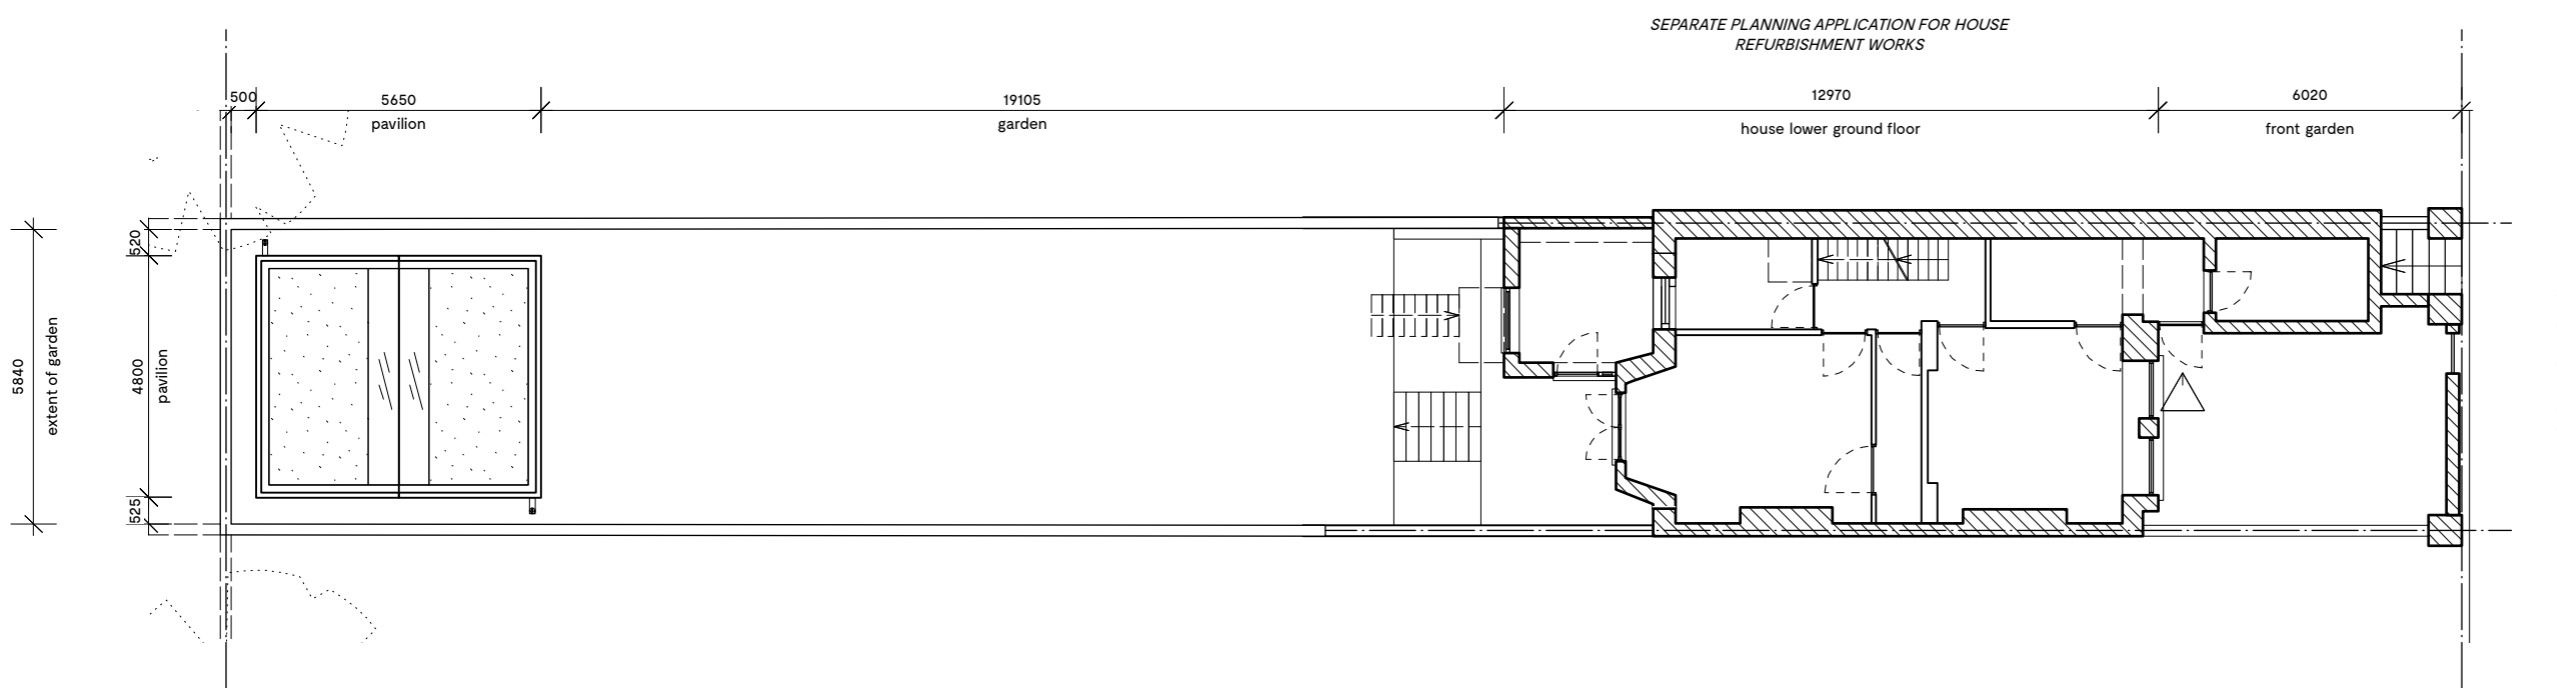

81 ST AUG. RD PAVILION

GARDEN BLOCK PLAN

PROPOSED

Project number	Drawing number	Revision
24	002	A

Date	Status	Checked
August 2018	Planning	
Scale	Drawn	Checked
1:150 @ A3	AB	

Rev.	Date	Description
A	25.09.2018	Skylight amended.

Notes
NOT FOR CONSTRUCTION

1 PROPOSED | GARDEN BLOCK PLAN
 002 SCALE: 1:150

Do not scale from this drawing. All dimensions to be checked on site. ATELIER BAULIER to be notified of any discrepancies between the drawing and site conditions. To be read in conjunction with all relevant specifications, schedules and drawings.
 © ATELIER BAULIER 2018