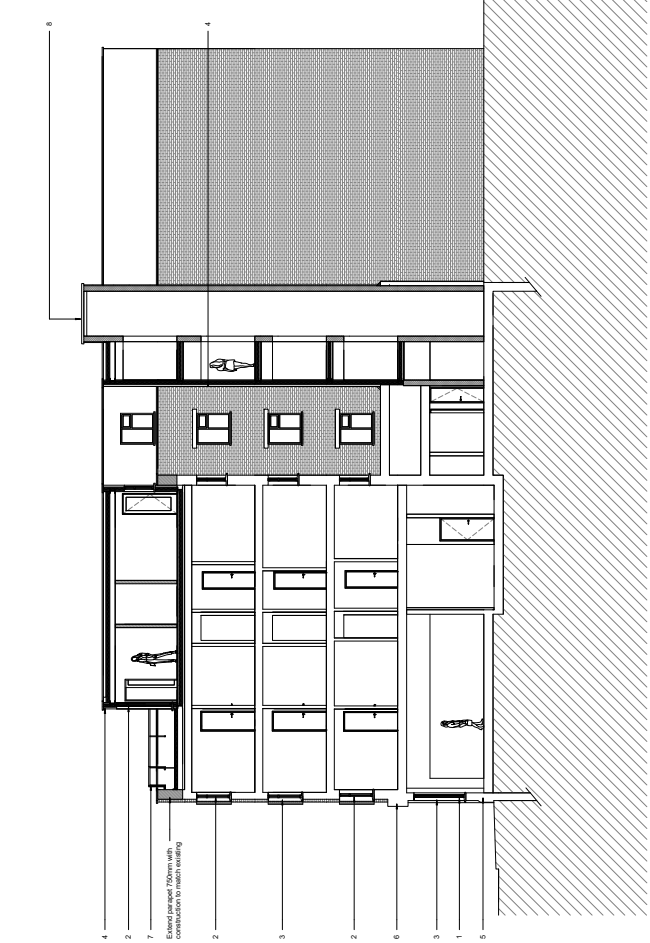

Section BB as Proposed
1:100