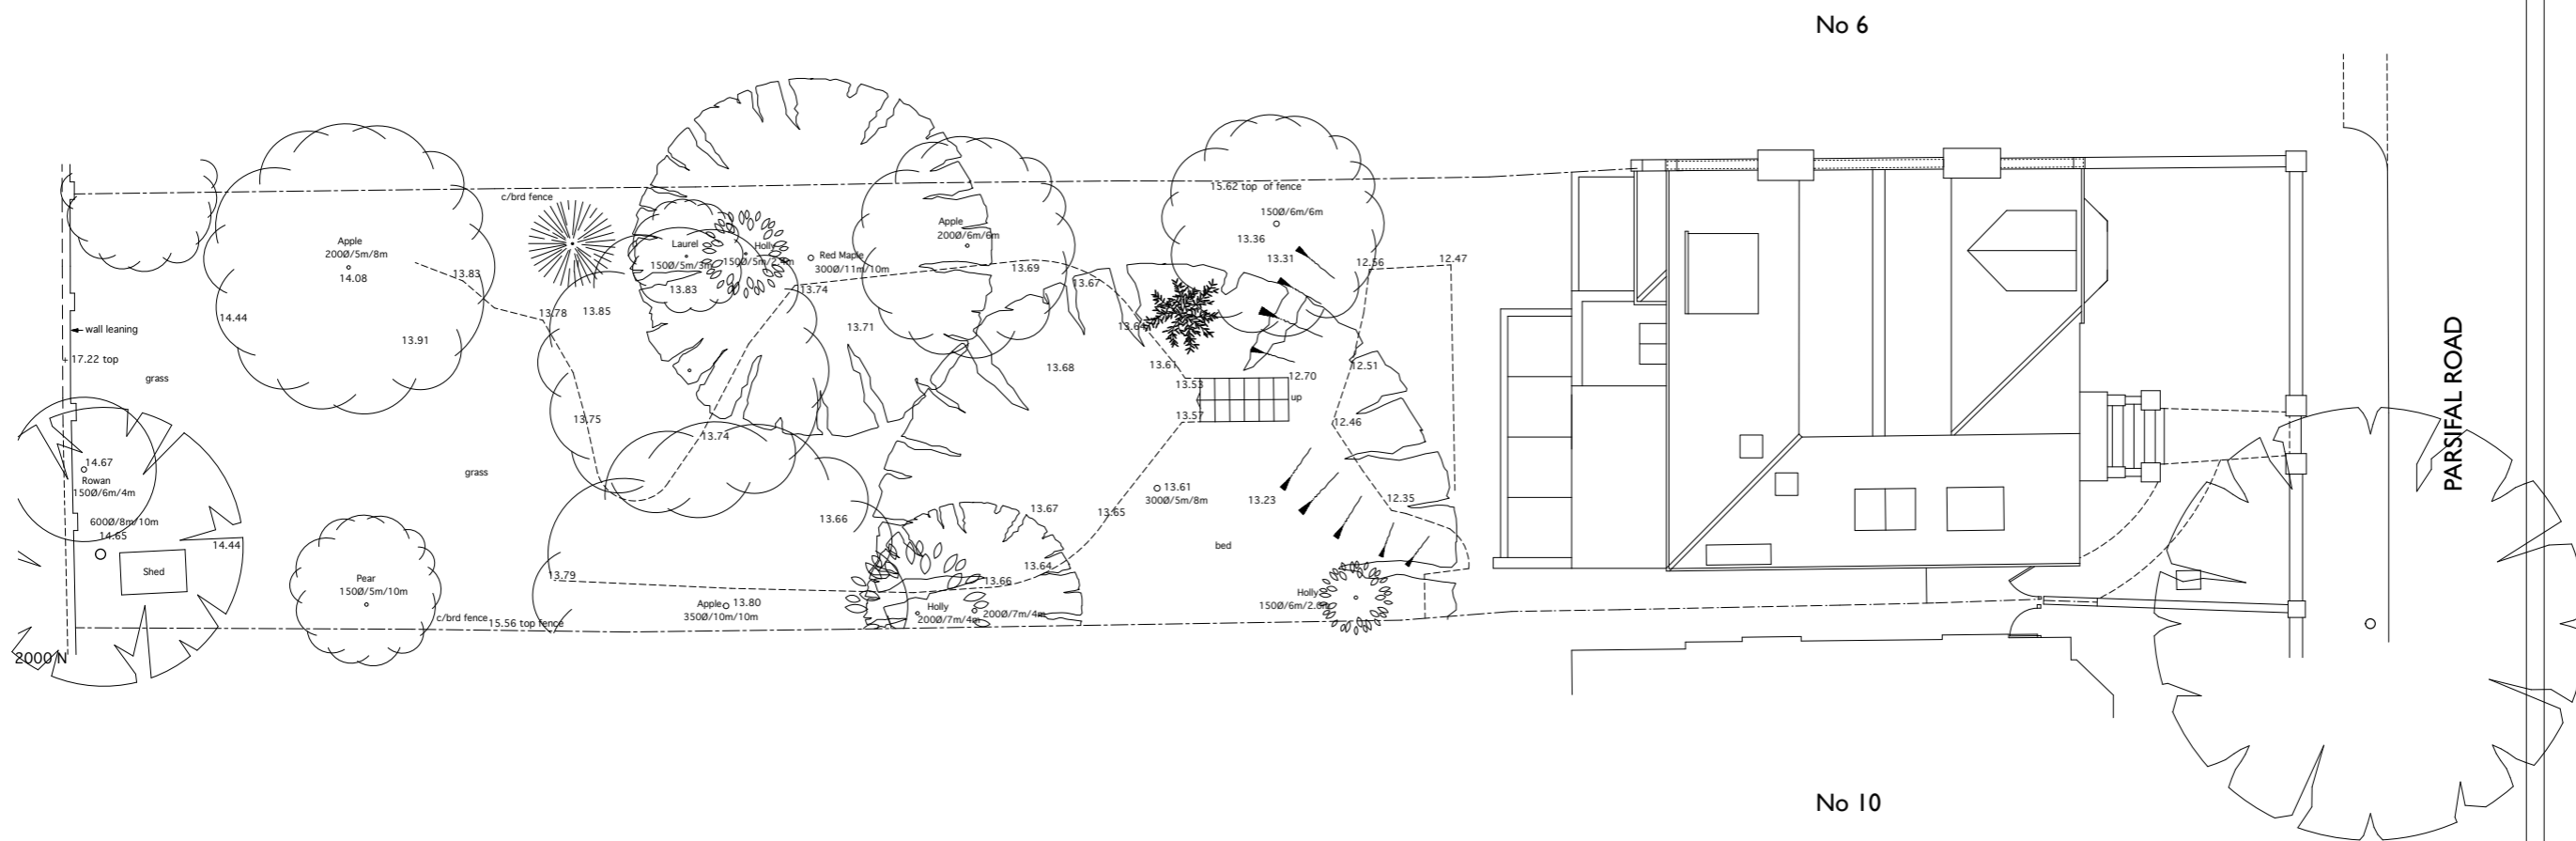

Drawings indicate design intent only  
 All dimensions in millimetres unless noted otherwise  
 Do not scale from this drawing  
 All dimensions are to be checked on site and any discrepancies reported to the architect  
 This drawing is the copyright of Stephen Fletcher Architects Ltd

SITE PLAN (1:100 scale @ A1)

■ Rev ■ Status/Notes ■ Date

■ Key Plan

**Stephen Fletcher Architects**  
 124 Great Western Studios,  
 65 Alfred Road, London W2 5EU  
 Tel No: 020 7637 1244  
 www.stephen-fletcher.co.uk

■ Project ■ Project No.  
 8 Parsifal Road 096  
 London NW6

■ Title  
 Site Plan

■ Drawing No. ■ Revision  
 1.01

■ Scale ■ Date  
 1:100@A1 September 2018

■ Issue Status  
 PLANNING