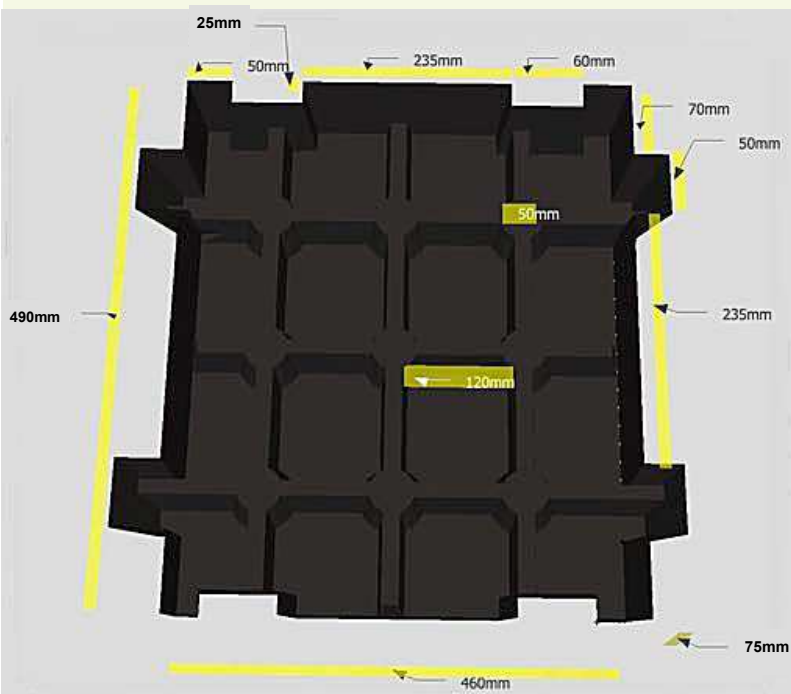

# S Pod Design

Quick and easy  
interlocking side assembly

- Saturated Weight—48Kg/m<sup>2</sup>
- 490x460x75mm size
- 100% recycled plastic
- UV resistant

[www.sedumgreenroof.co.uk](http://www.sedumgreenroof.co.uk)