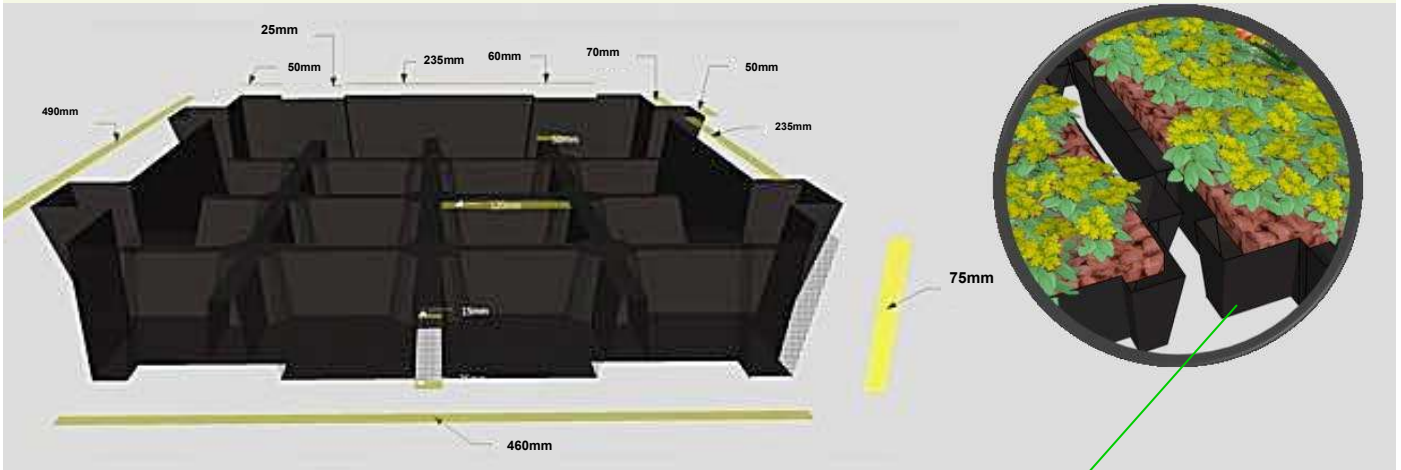

# S Pod Design

Quick and easy  
interlocking side assembly

- Saturated Weight—48Kg/m<sup>2</sup>
- 490x460x75mm size
- 100% recycled plastic
- UV resistant

[www.sedumgreenroof.co.uk](http://www.sedumgreenroof.co.uk)