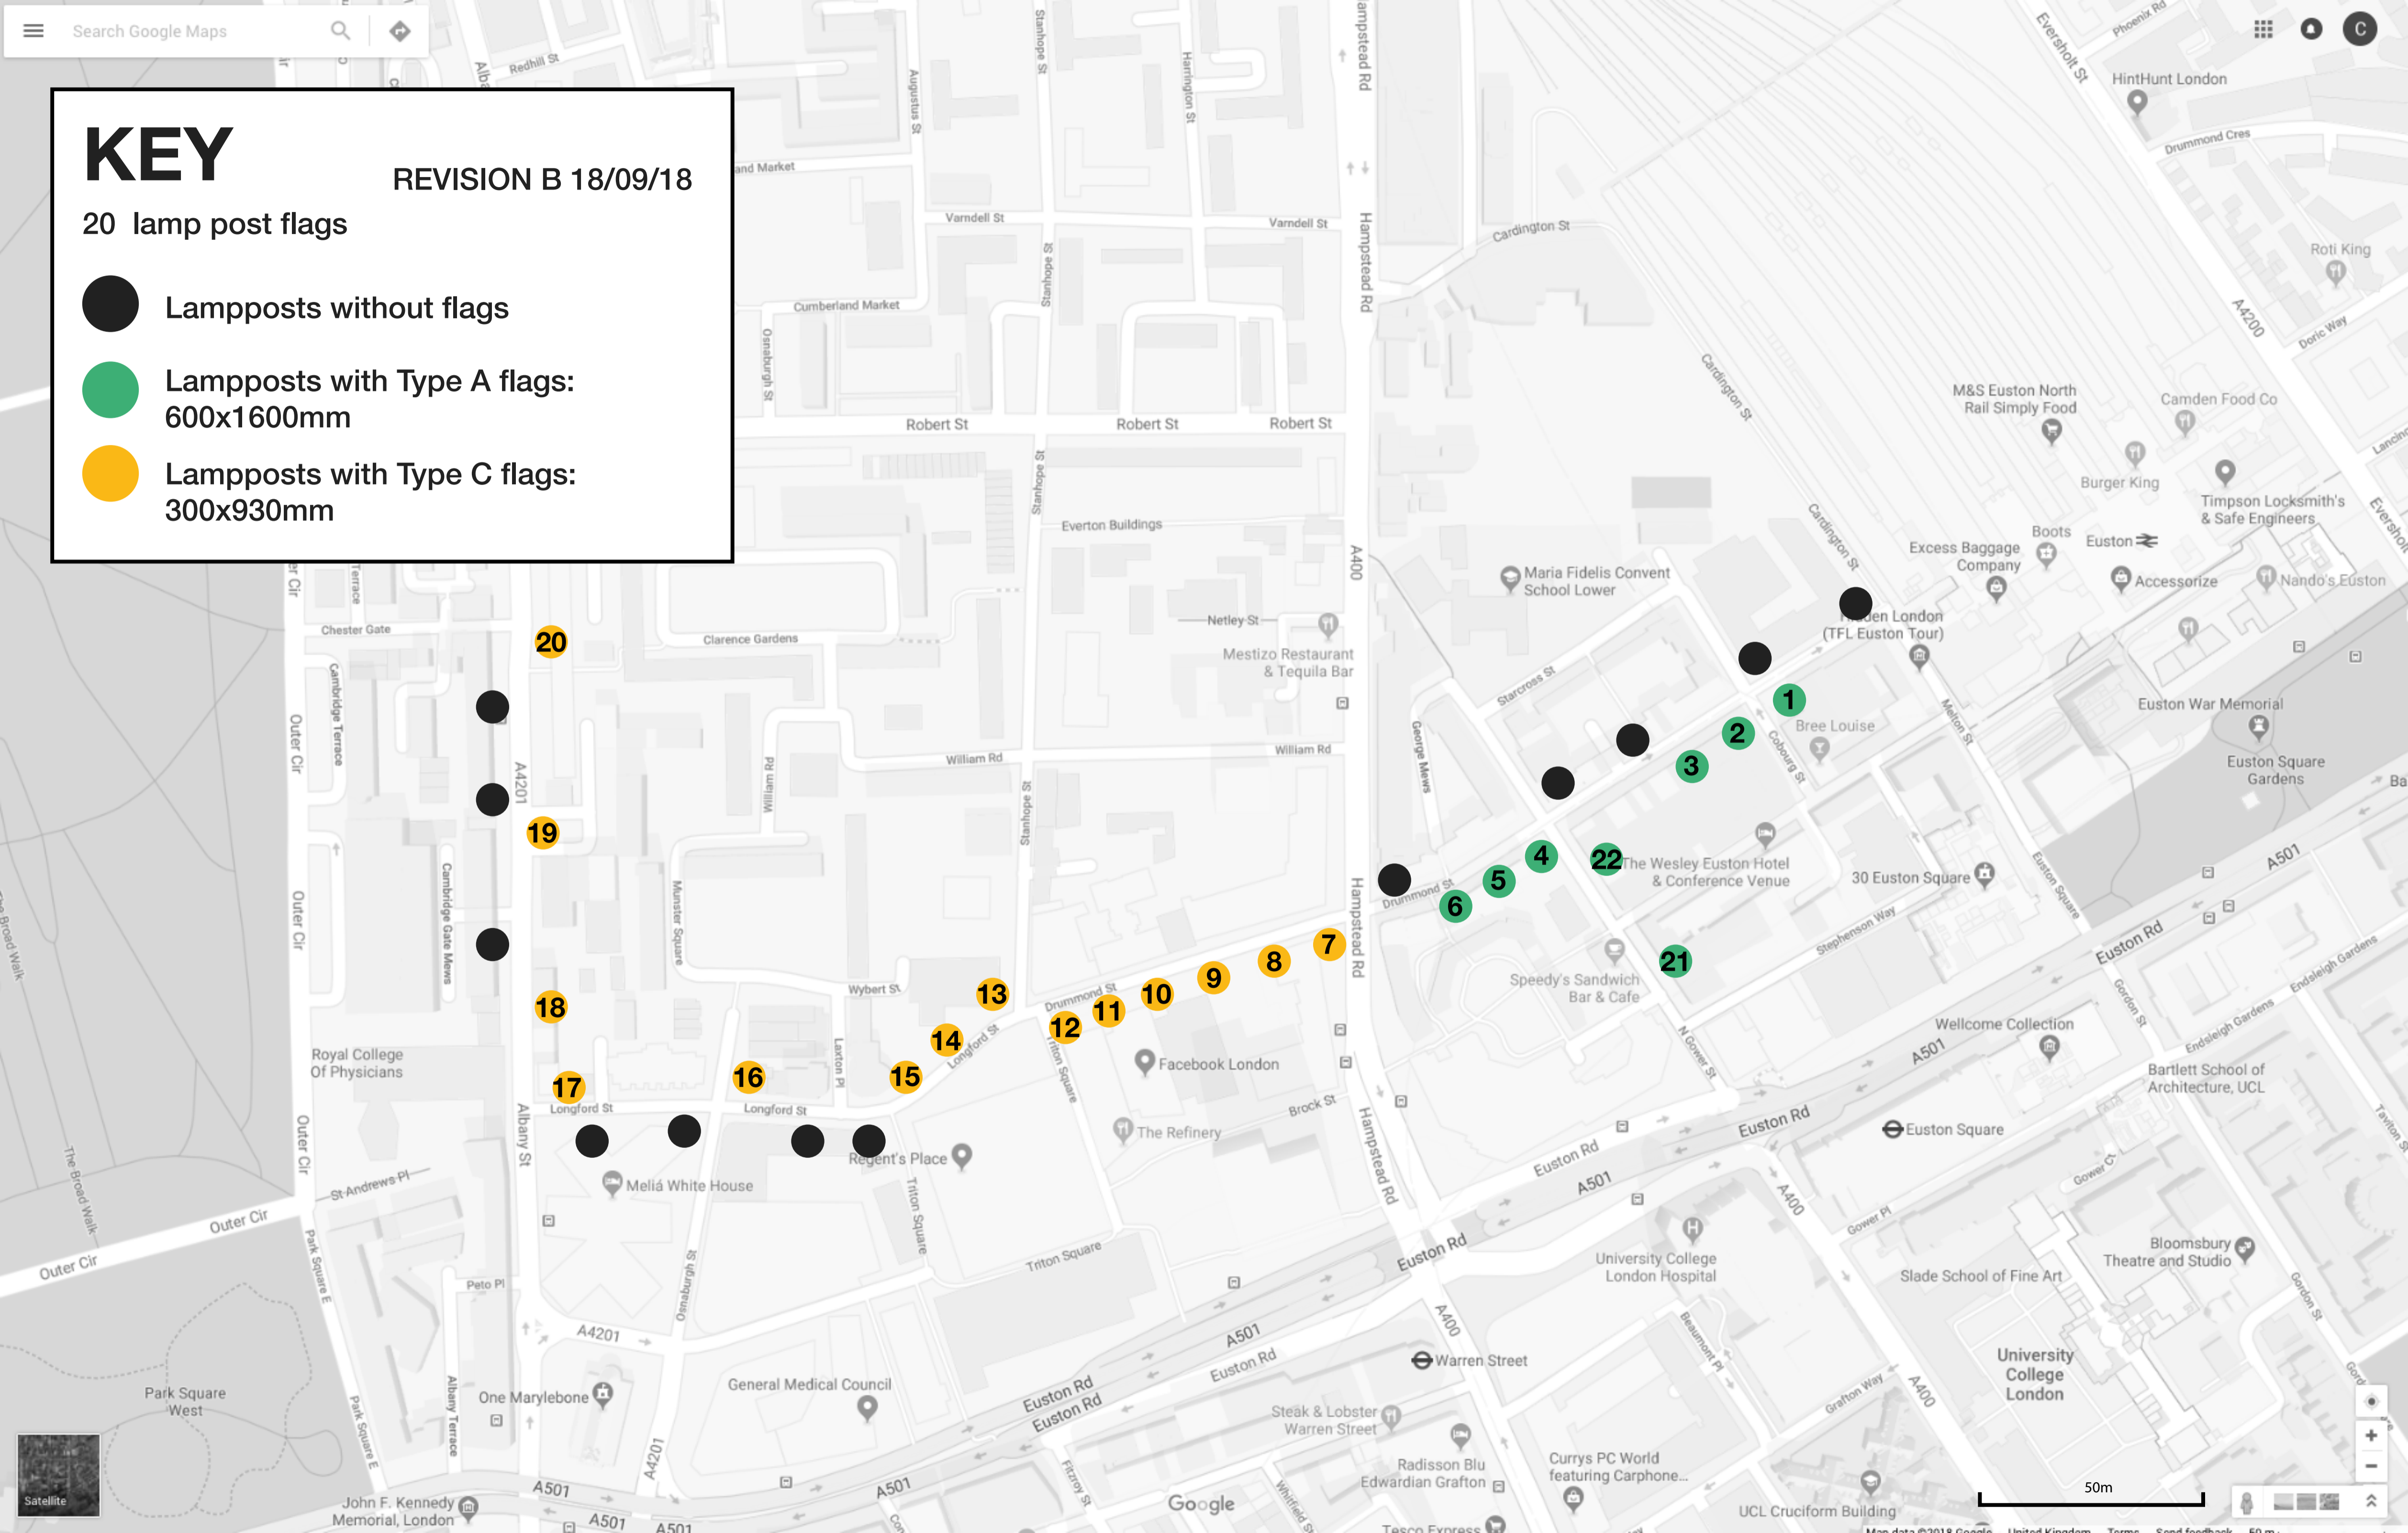

# KEY

REVISION B 18/09/18

20 lamp post flags

● Lampposts without flags

● Lampposts with Type A flags:  
600x1600mm

● Lampposts with Type C flags:  
300x930mm

20

19

18

17

16

15

14

13

12

11

10

9

8

7

6

5

4

22