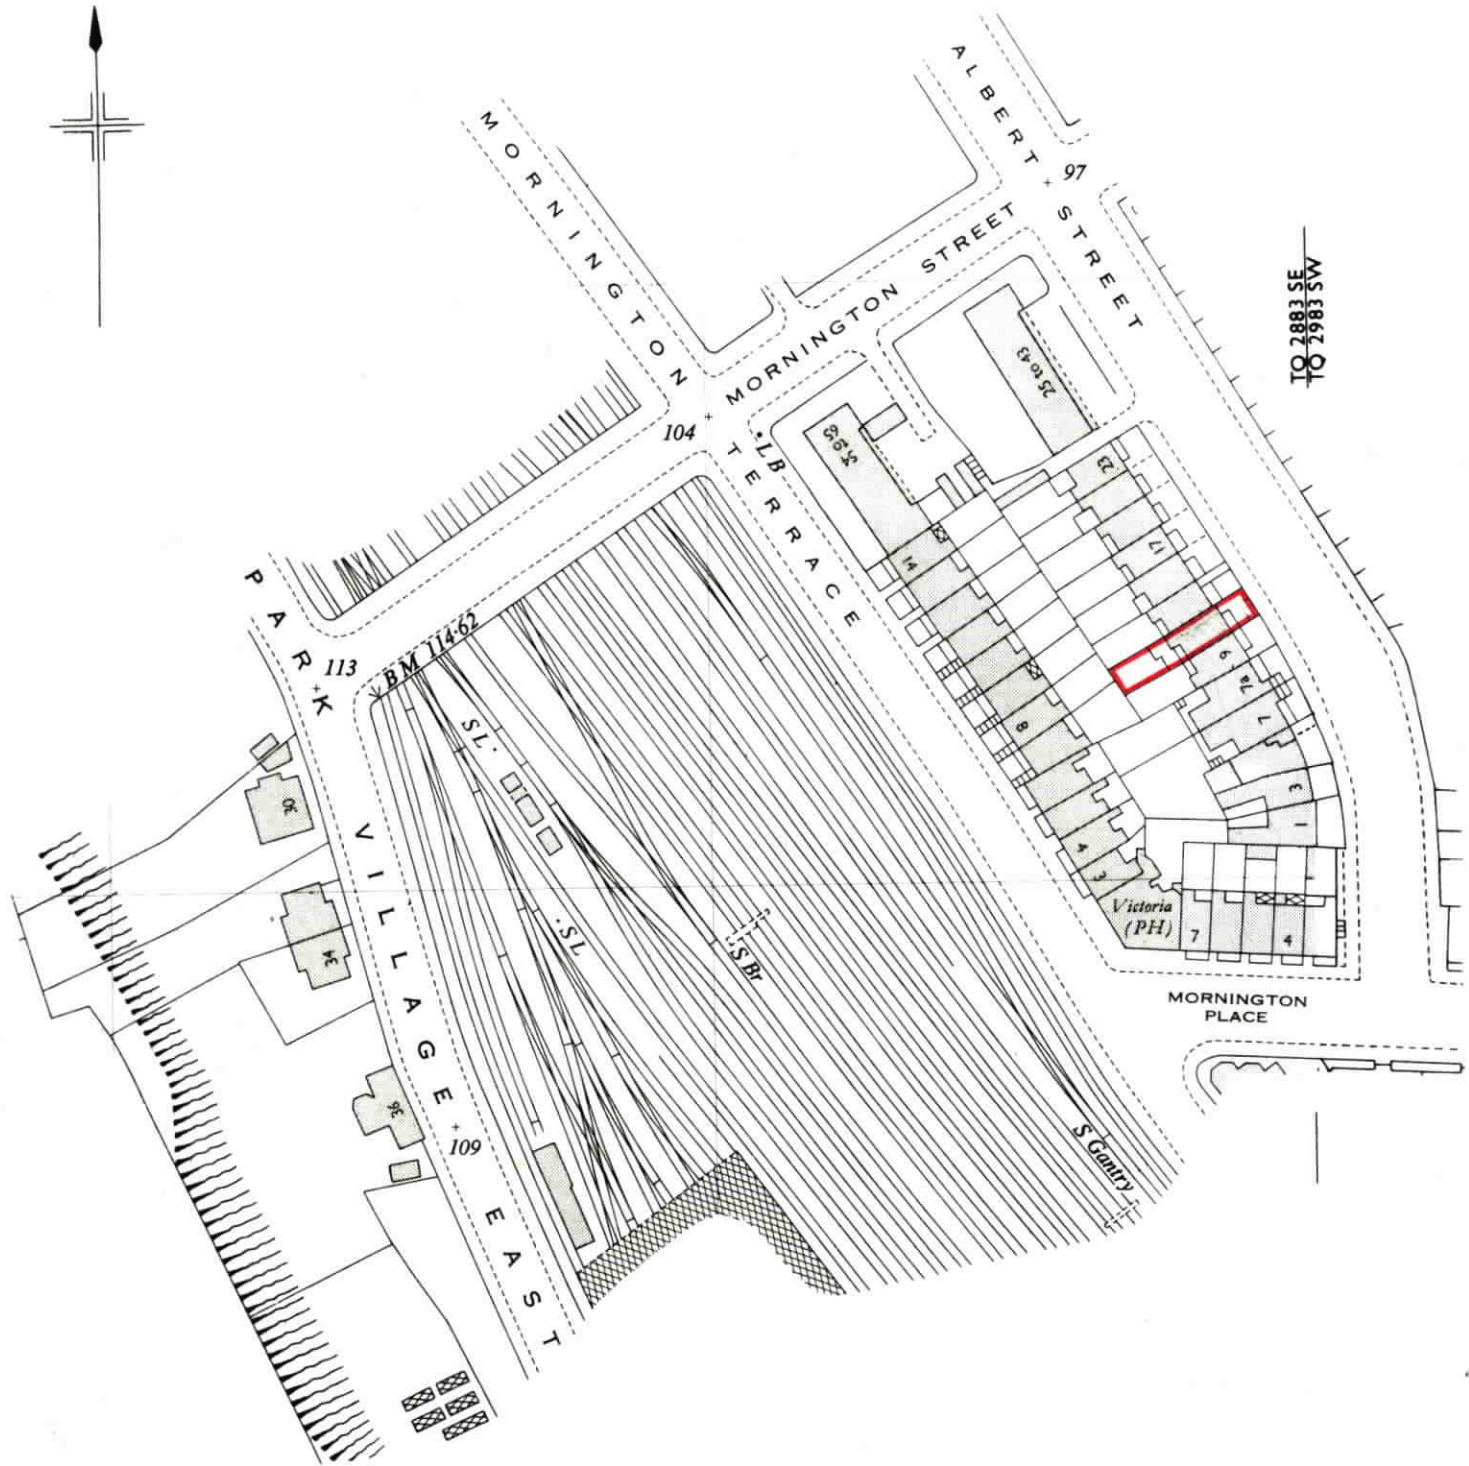

H.M. LAND REGISTRY		TITLE NUMBER		
		328224		
ORDNANCE SURVEY PLAN REFERENCE	COUNTY	SHEET	NATIONAL GRID	SECTION
	GREATER LONDON		TQ2883	S
Scale: 1/1250		© Crown copyright 1971 Old Reference LN VII 32 A		

BOROUGH OF CAMDEN

This is a print of the view of the title plan obtained from HM Land Registry showing the state of the title plan on 21 September 2018 at 11:05:44. This title plan shows the general position, not the exact line, of the boundaries. It may be subject to distortions in scale. Measurements scaled from this plan may not match measurements between the same points on the ground.

This title is dealt with by HM Land Registry, Croydon Office.

Crown Copyright. Produced by HM Land Registry. Reproduction in whole or in part is prohibited without the prior written permission of Ordnance Survey. Licence Number 100026316.