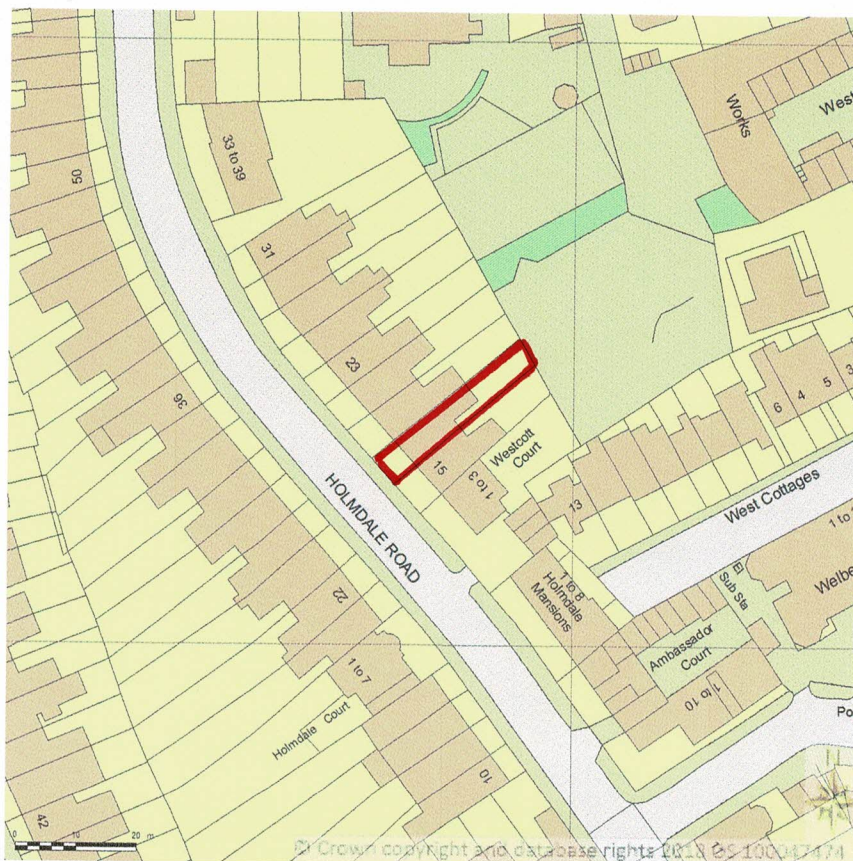

SITE LOCATION PLAN
AREA 2 HA
SCALE 1:1250 on A4
CENTRE COORDINATES: 525277, 185134

Supplied by Streetwise Maps Ltd
www.streetwise.net
Licence No: 100047474
15/09/2018 18:14