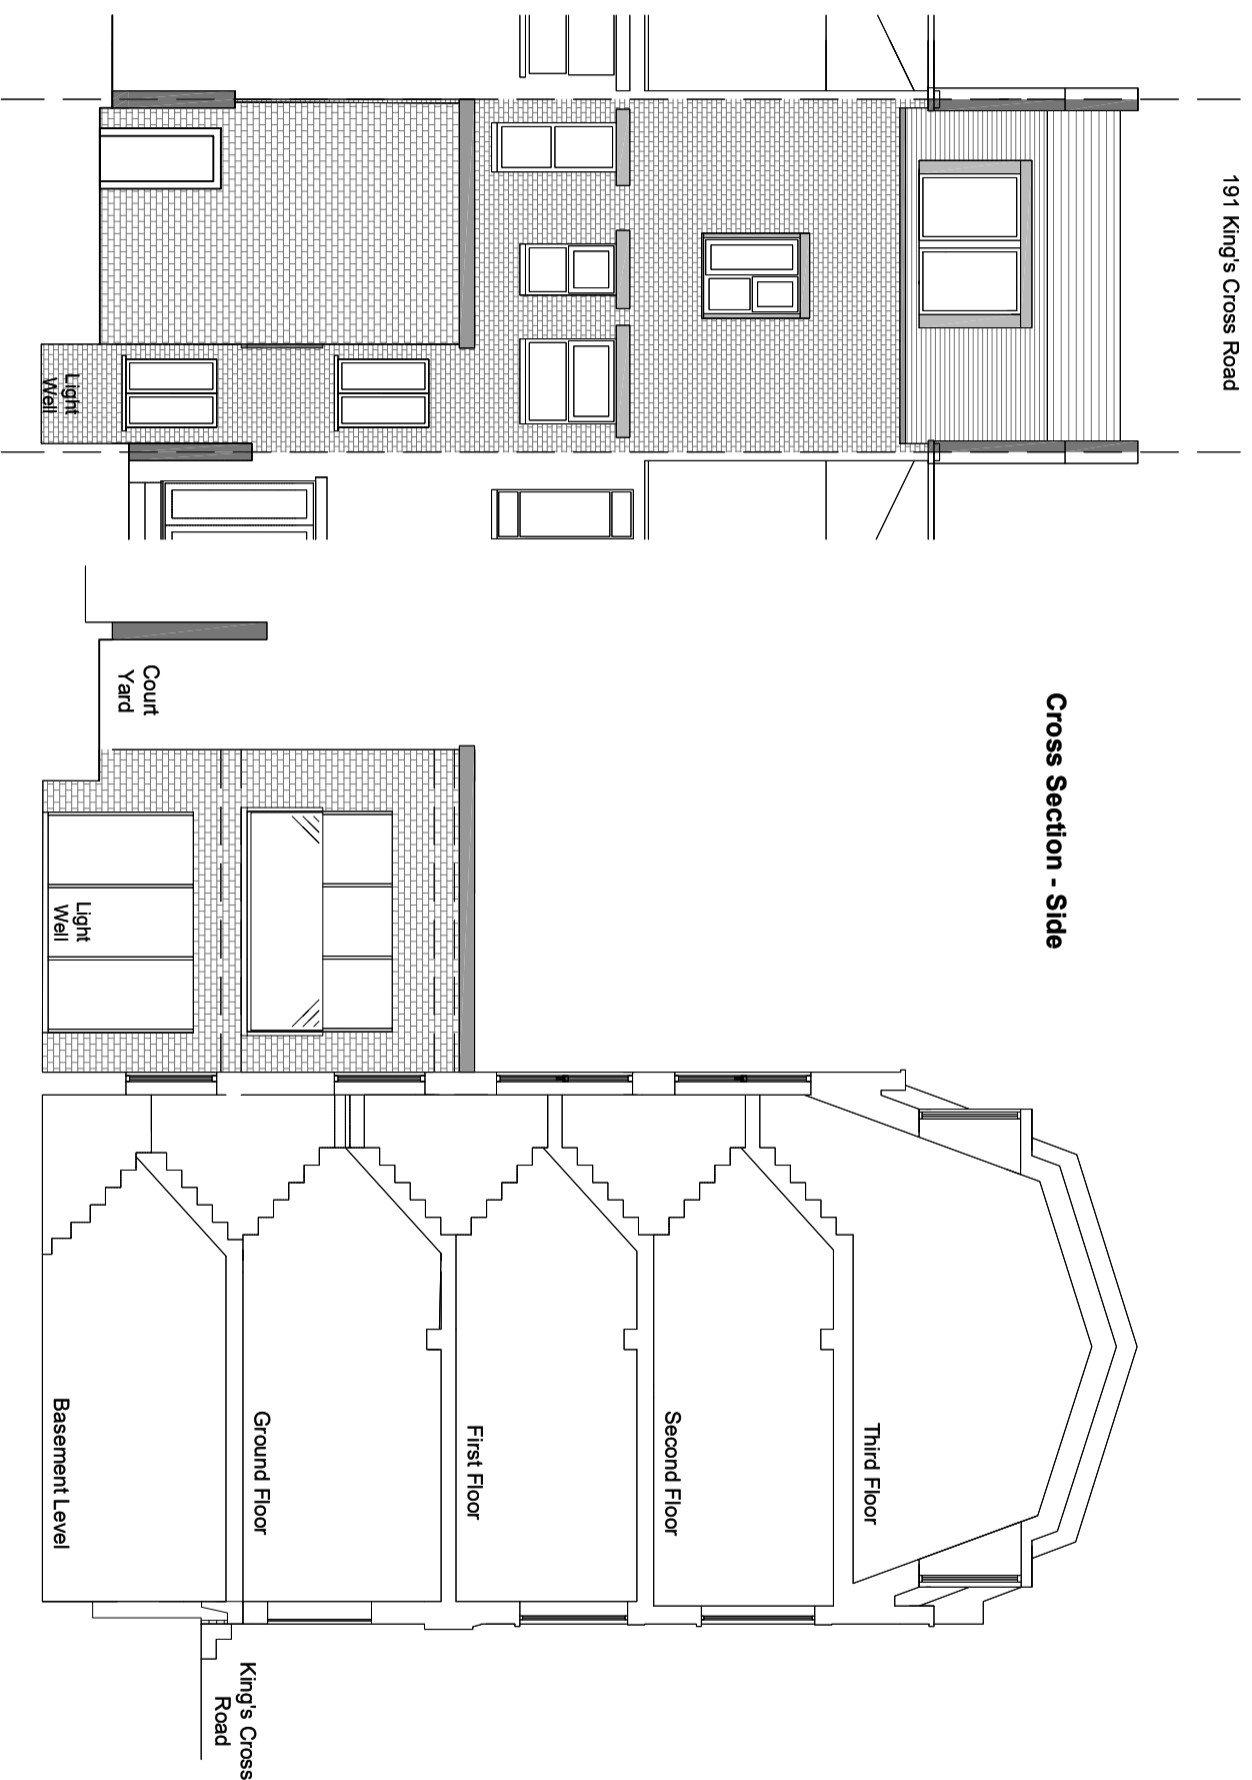

Elevation - Rear

Elevation - Front

Cross Section - Side

NOTES:

Proposed - Elevations and Cross Sections

Contacts:
Tel: 07976 928 799

E-Mail: joel.gray@greatplans.co.uk

Client:

Location:

191 King's Cross Road
London
WC1X 9DB

Scale: 1:100

@ A3

Date:

13-09-17

Drawn By:

Joel Gray