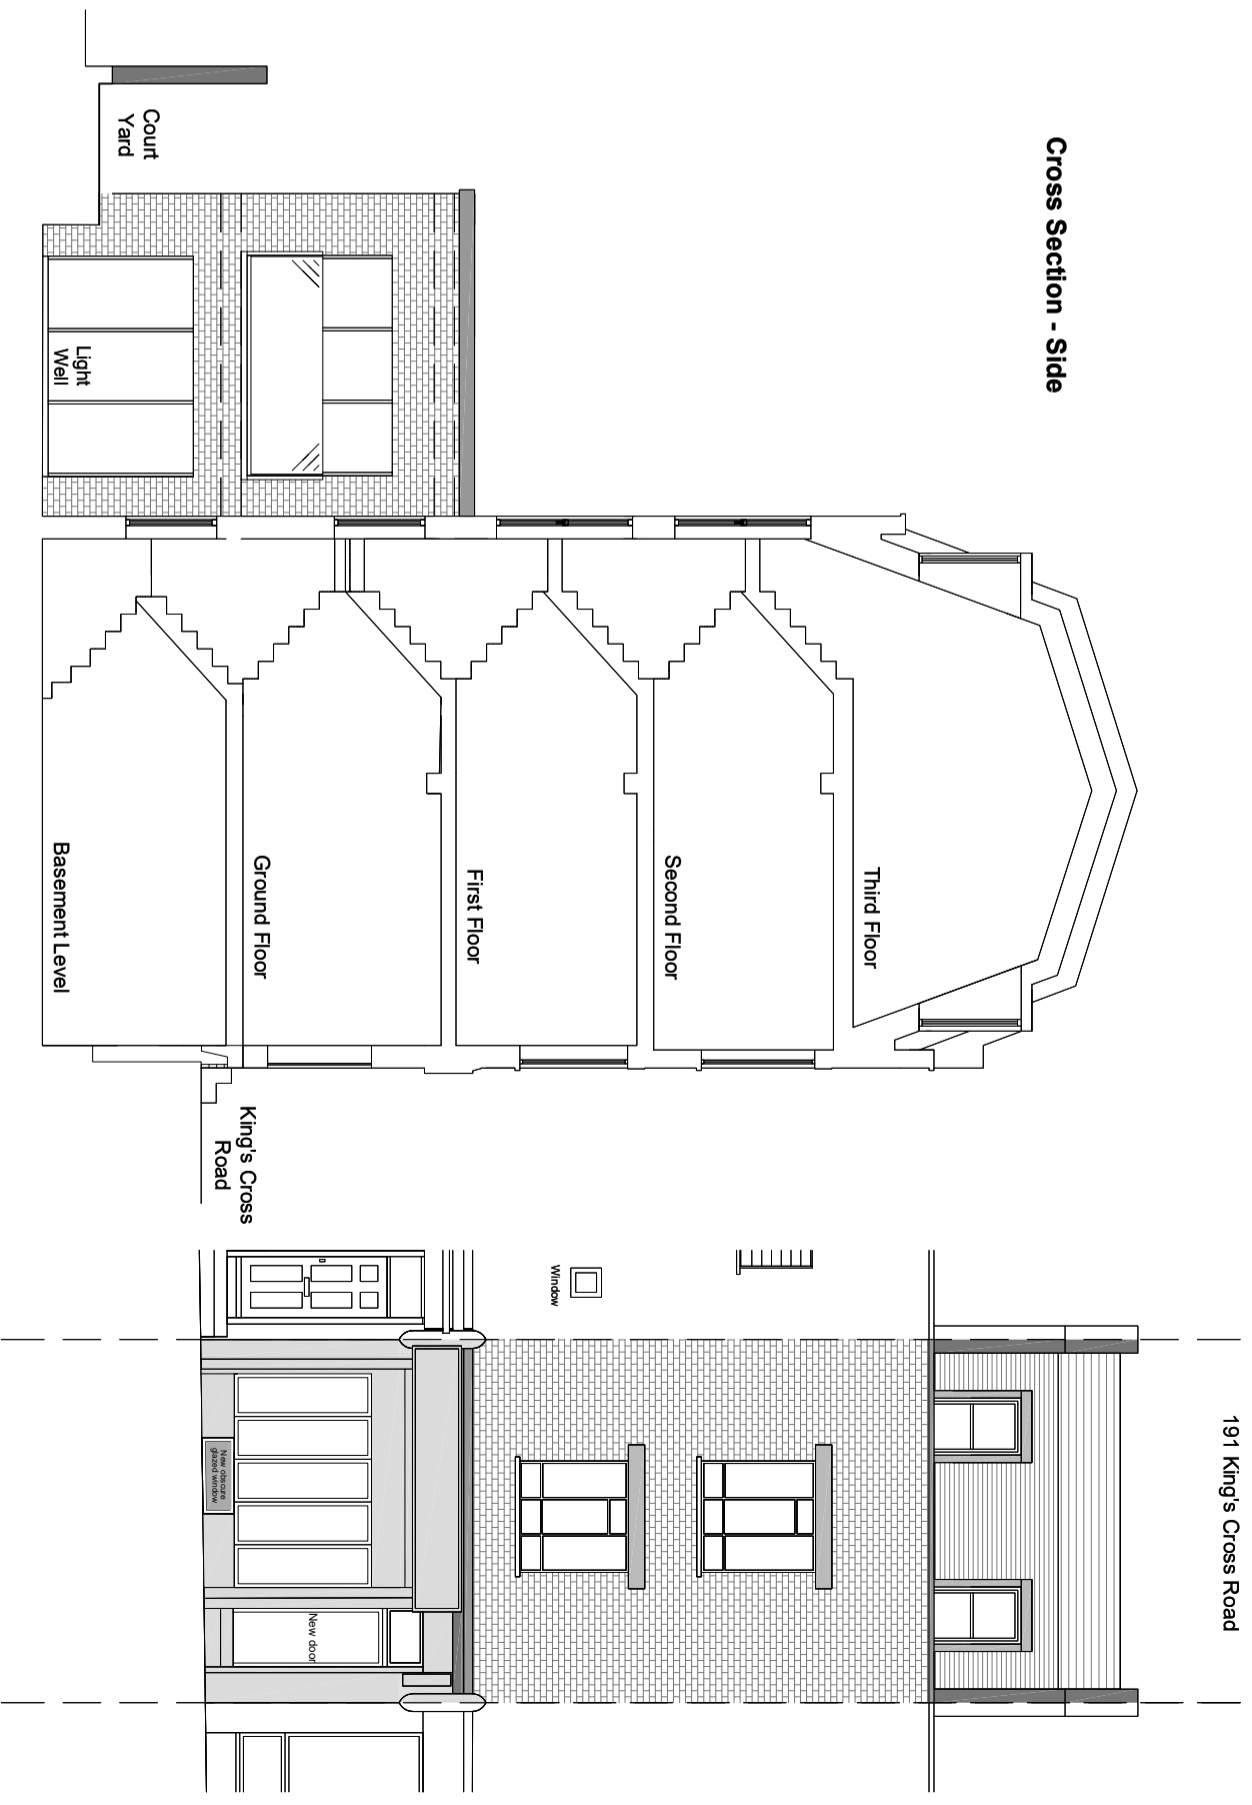

Elevation - Rear

Elevation - Front

Cross Section - Side

NOTES:

Proposed - Elevations and Cross Sections

Contacts:
Tel: 07976 928 799

E-Mail: joel.gray@greatplans.co.uk

Client:

Location:

191 King's Cross Road
London
WC1X 9DB

Scale: 1:100

@ A3

Date:

13-09-17

Drawn By:

Joel Gray