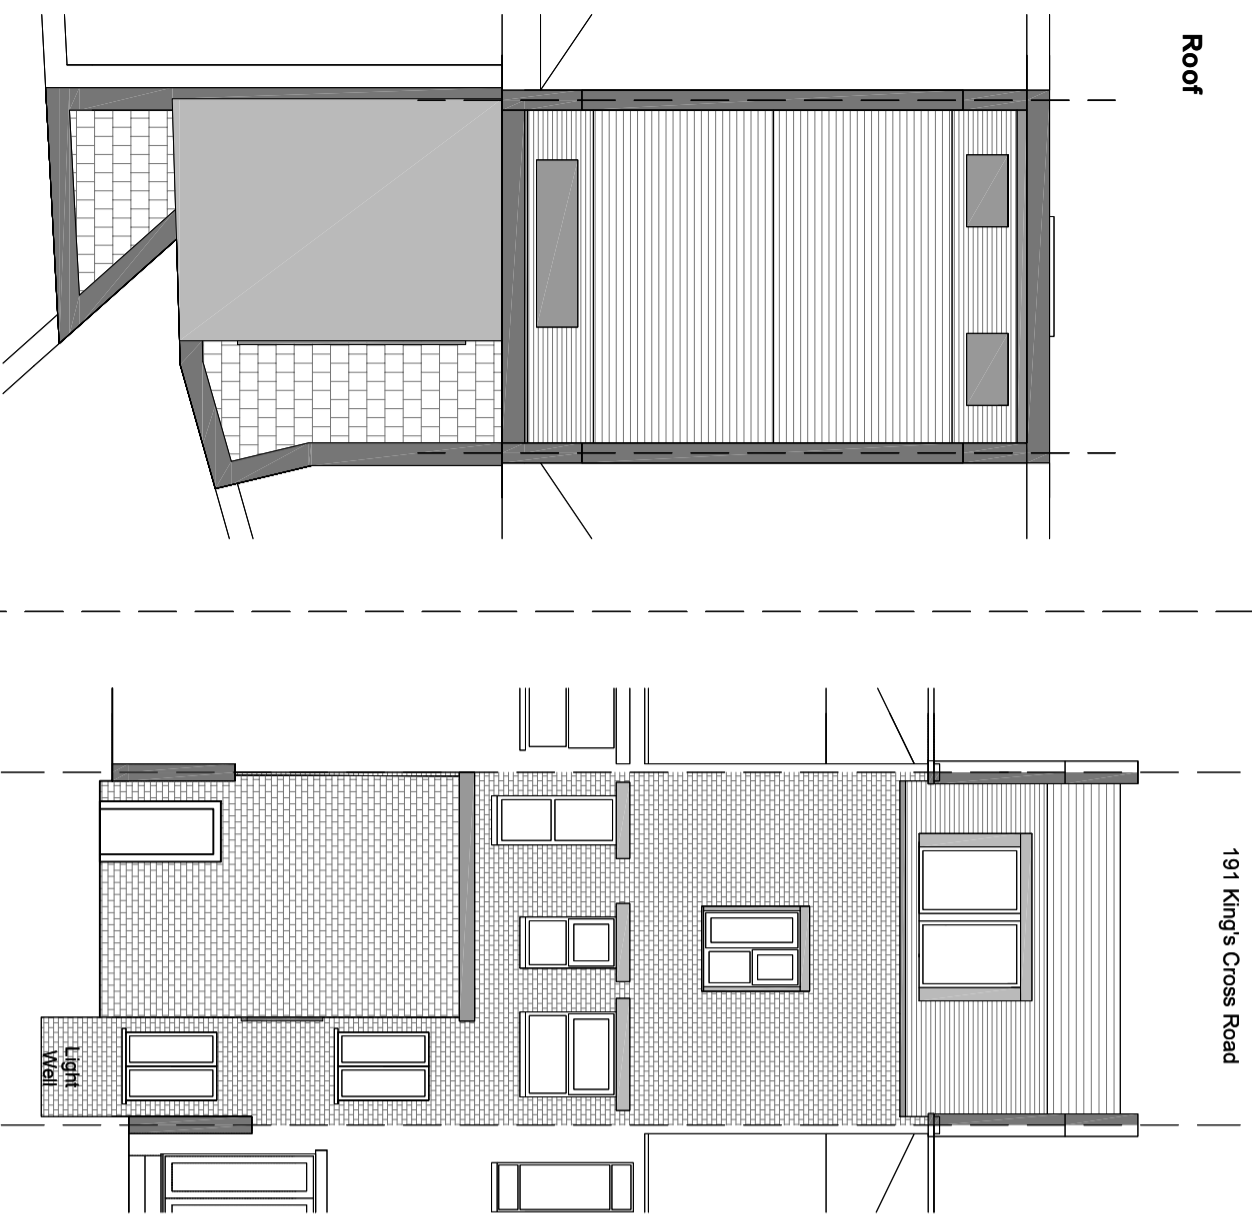

Elevation - Rear

Elevation - Front

Cross Section - Side

NOTES:

Proposed - Elevations and Cross Sections

Contacts:
Tel: 07976 928 799

E-Mail: joel.gray@greatplans.co.uk

Client:

Location:

191 King's Cross Road
London
WC1X 9DB

Scale: 1:100

@ A3

Date:

13-09-17

Drawn By:

Joel Gray