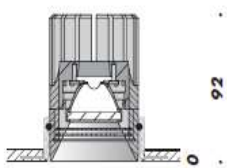

# luminaire specification

**Project:** Gloucester Gate  
**Client:** Gabriel Chipperfield  
**Project Ref:** LXD1869 revision N

**Product:** Displei DN50 Fisso  
**Description:** Fixed, trimless downlight with reduced-glare housing and high performance Ra95 2700K LED. Supplied with phase-dimmable remote mounted driver

**Item Code:** A#  
**Finish:** White  
**IP Rating:** IP44  
**Accessories:** n/a

**Length:** 58mm diameter (visible)  
**Width:** -  
**Height:** 92mm + 30mm recommended  
**Cutout:** 72mm diameter

**Lamp:** High output LED  
**Voltage:** 350mA  
**Wattage:** 12W  
**Beam Angle:** 37 degrees  
**Colour:** 3000K  
**Cap:** -

**Gear:** Remote mounted  
**Operating Voltage:** 230V  
**Output Voltage:** 350mA ~ 37V  
**Output Wattage:** 12W  
**Dimmable:** Y (DALI)  
**IP Rating:** IP20

Nelson House  
Motherwell Way  
Grays, Essex, RM20 3XD