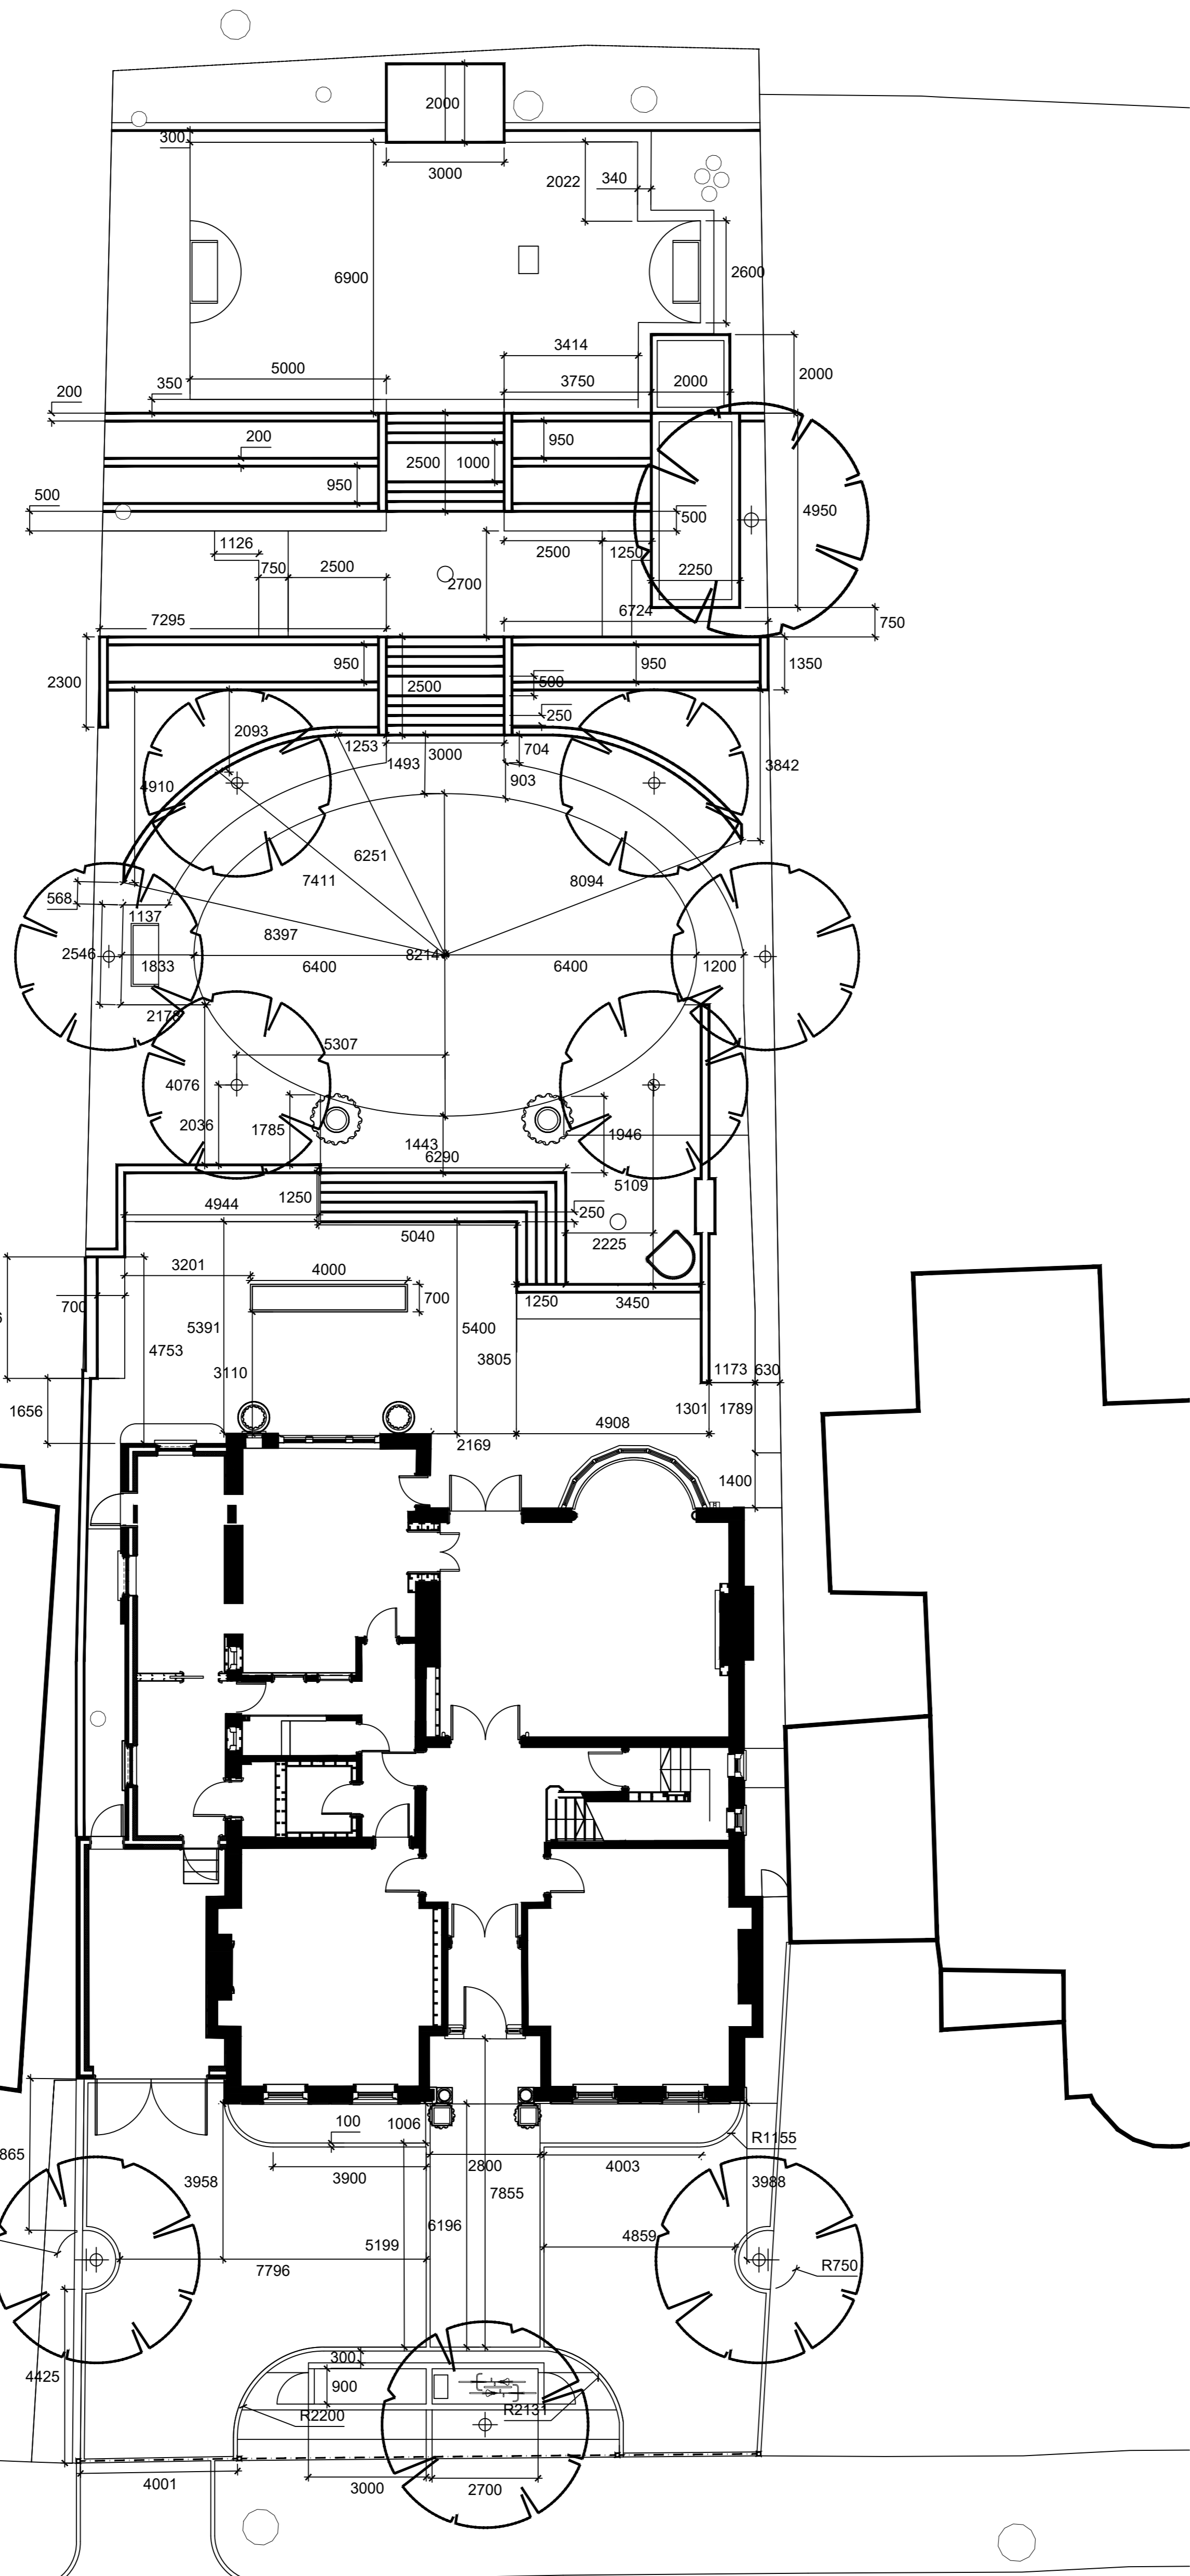

Key to trees:

Proposed Trees

- Magnolia 'Gallisonensis' Standard Tree (1.8m clear stem) 3.5m high (2)
- Liquidamber styraciflua 'Worplesdon' Standard Tree, 3.0m high (1)
- Acer palmatum 'Bloodgood' Feathered, 3.0m specimens (2)
- Amelanchier 'Ballerina' Feathered Multi-stem specimens, 3.0m high (2)
- Magnolia 'Susan' Feathered, 3.0m high (2)
- Prunus 'Tai Haku' Standard, 3.0m high (1)
- Acer palmatum 'Dissectum Atropurpureum', 1.0m high specimens (4 in containers)

Key to plan

- Bin store
- New hedge
- Bike store
- Trellis screen
- Sliding gate for vehicle / pedestrian access
- Sliding gate for pedestrian access only
- Custom fence
- Retaining wall
- Stone arrival area
- Gate, 760mm wide
- Resin path
- Stopping path, access route
- Upper terrace
- Sculpture
- Low table
- Seating
- Outdoor fireplace
- Wall, 1.8m high
- Air conditioning unit screened by 2m high horizon trellis
- Compacted gravel path (Breedon Gravel)
- Tiered planters
- Bay hedge (H3) 2.5m high
- Hidden storage shed, partly built into bank
- Seat on compacted Breedon Gravel
- Planting (PL1)
- Timber retaining wall to support existing bank, 600mm high, refer to detail
- Raised timber tree playhouse with ladder access
- Existing fences replaced with new 1.8m high close boarded fences (all boundaries)
- Compost area
- Formal lawn
- Herb garden
- Concrete retaining wall
- Sofa with storage box
- Feature wall
- Sofa
- Table
- Stone terrace
- 3 x Planting troughs with climbers 1400(l) x 250(w) x 600(d)
- Resin drive
- Setts
- Jasmine hedge
- Feature wall
- Box hedge edged ornamental vegetable production beds
- Pebble surface dressing
- Underground pool vent

Cowley White
 Landscape Architecture
 208 Empire Square West
 Empire Square
 LONDON
 SE1 4NL
 0207-378-8831
 07765 237711
 email: cowley@cowleywhite.com
 www.cowleywhite.com

Project: 24 Heath Drive, Hampstead, London NW3
 Client: Sarah Bard
 Plan: Landscape Dimensions
 Date: 18.12.17
 Scale: 1:100 @ A1
 Drawing No. 002 Revision E 20/04/18
 F 10/09/18