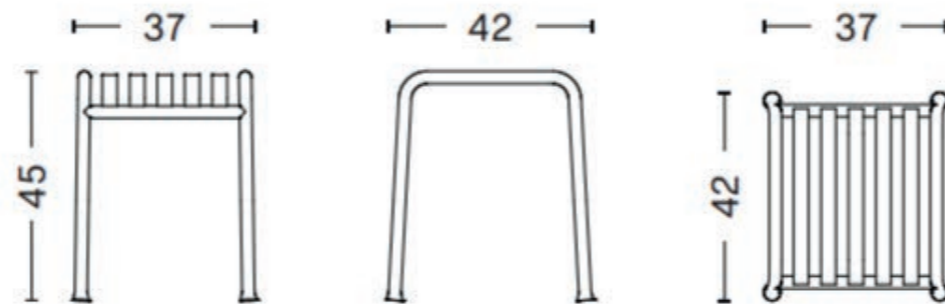

(16 1/2)
J A C O B
the
A N G E L
* * *

OUTSIDE
SEATING
PROPOSAL

Hugo Round D1 Dining Height Table Base
Finish: Antique Brass
Height: **Special Height 670mm**
(BASE) To fit top: 500mm dia
Foot print: 400mm dia

Pallisade Stool
/Width 37cm
/Height 45cm
/Depth 42cm

OUTSIDE SEATING PROPOSAL