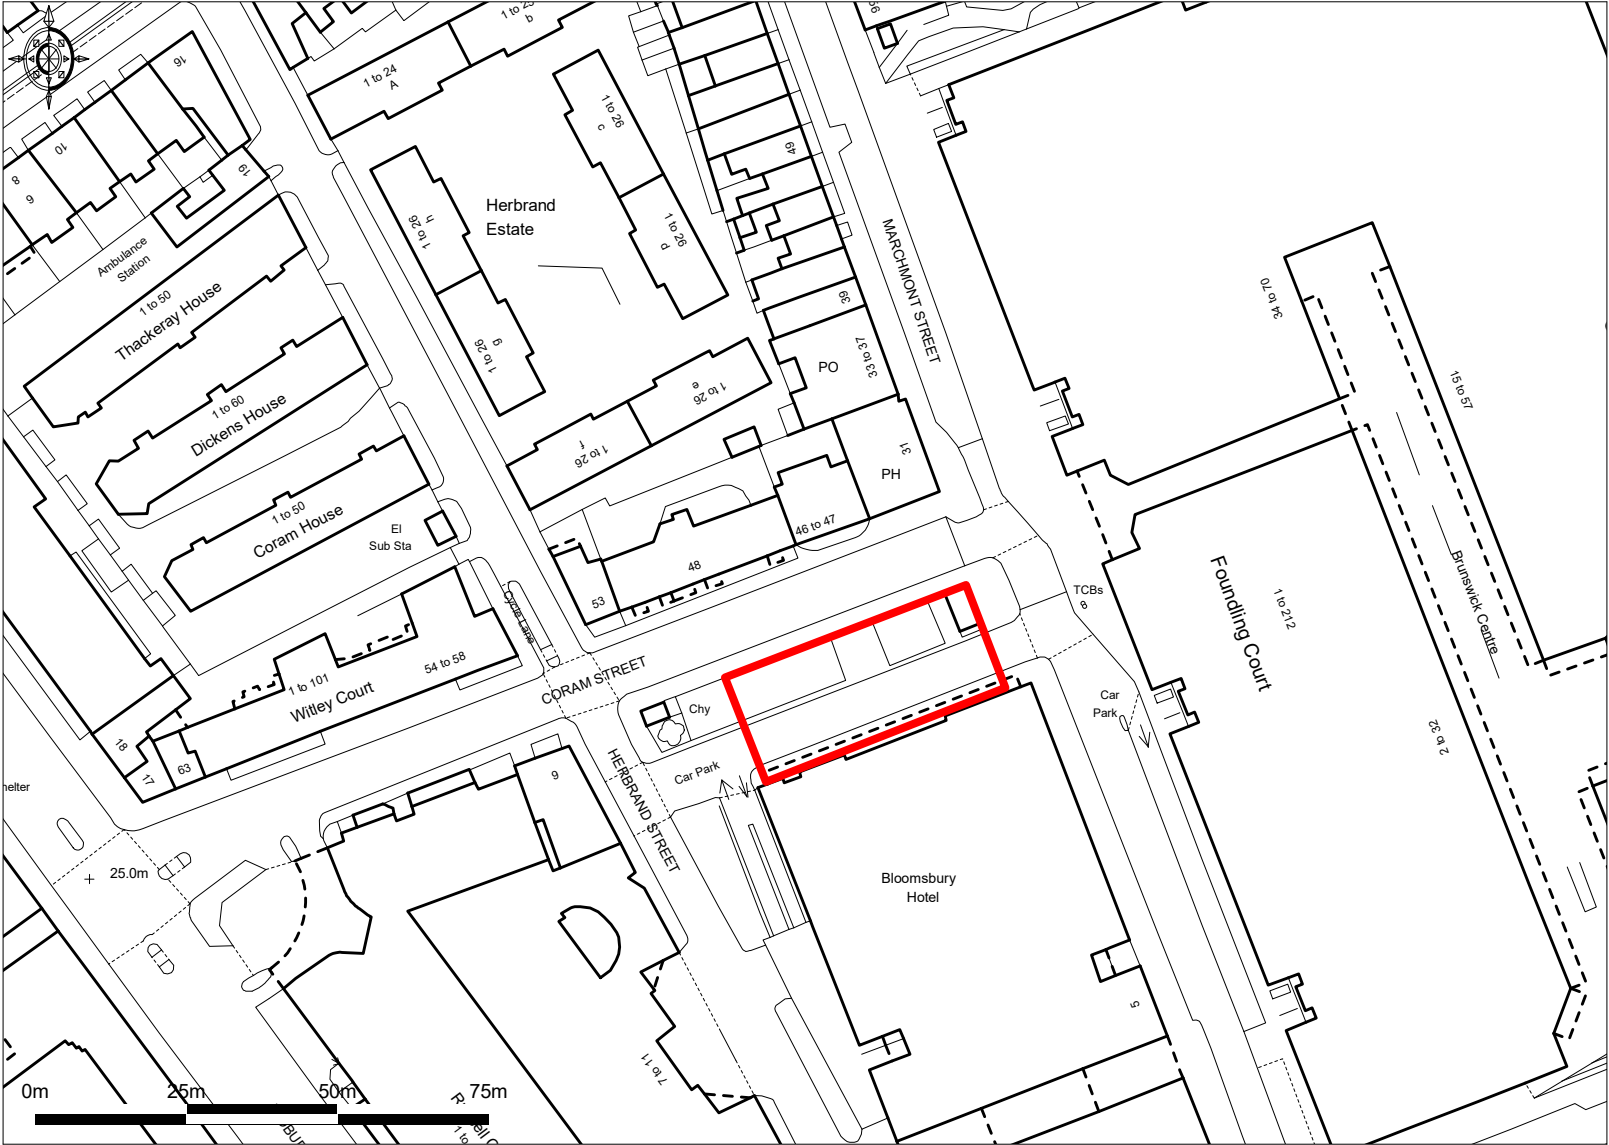

Site Location Plan - 1:1250
Former Fitness First, The Old Heating Station, Coram Street, London, WC1N 1HB