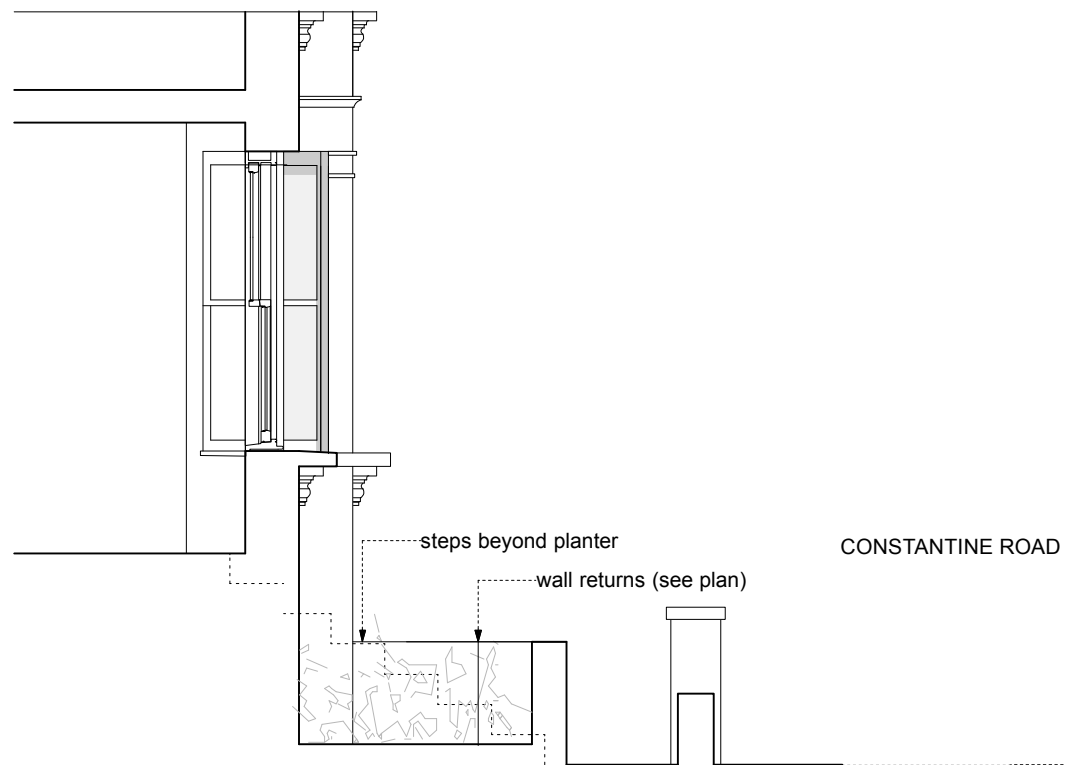

Existing photographs of the garden at no.45 Constantine Road

stage K: for information 12.09.18

Rev Date

For Information

Issued only for purpose indicated

This drawing to be read in conjunction with all consultants information.

All dimensions to be checked on site. Do not scale, except for planning purposes.

This drawing is protected by copyright.

JOB NUMBER 177

JOB TITLE

Nieto Residence
45 Constantine Road, London, NW3 2LN

DRAWING TITLE
Front Garden
existing

SCALE: 1:50 @A3

DATE: August 2018

DRAWING NO. REV

A/02/915 -