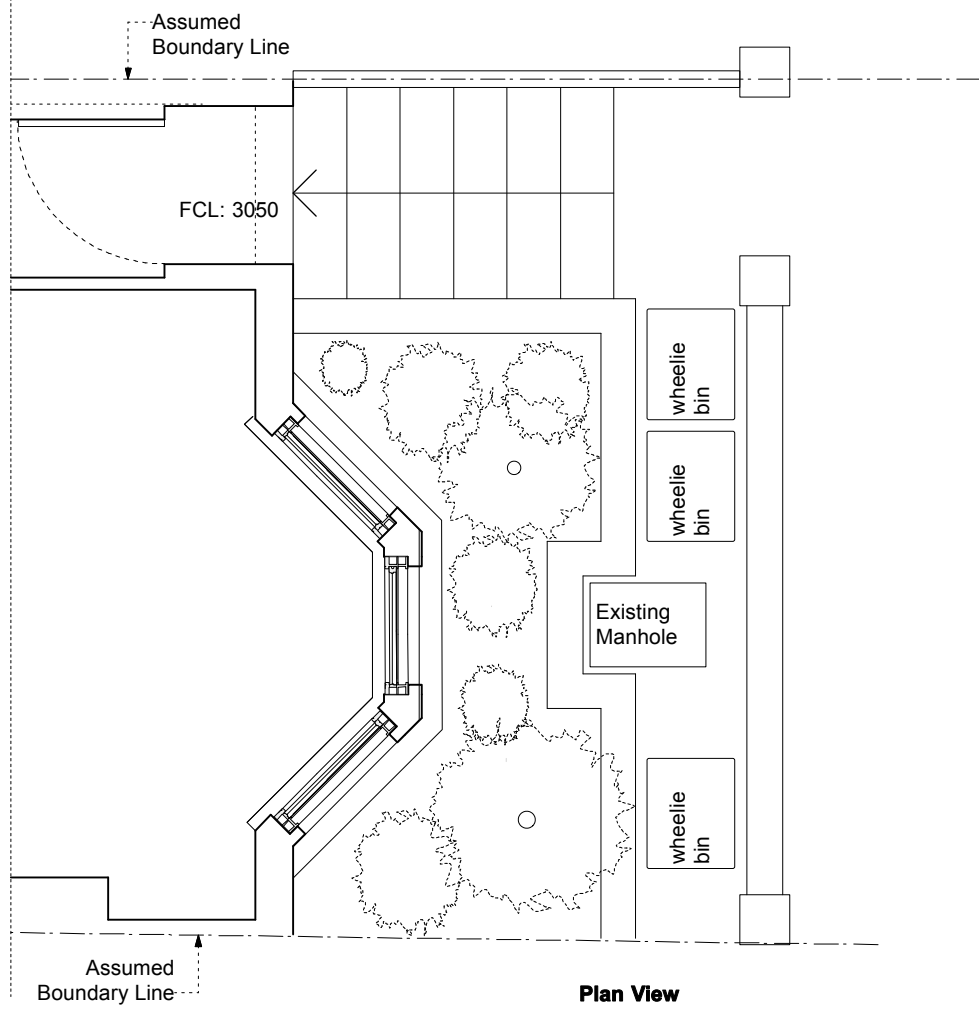

Existing photographs of the garden at no.45 Constantine Road

stage K: for information 12.09.18

Rev Date

For Information

Issued only for purpose indicated

This drawing to be read in conjunction with all consultants information.

All dimensions to be checked on site. Do not scale, except for planning purposes.

This drawing is protected by copyright.

JOB NUMBER 177

JOB TITLE

Nieto Residence
45 Constantine Road, London, NW3 2LN

DRAWING TITLE
Front Garden
existing

SCALE: 1:50 @A3

DATE: August 2018

DRAWING NO. REV

A/02/915 -