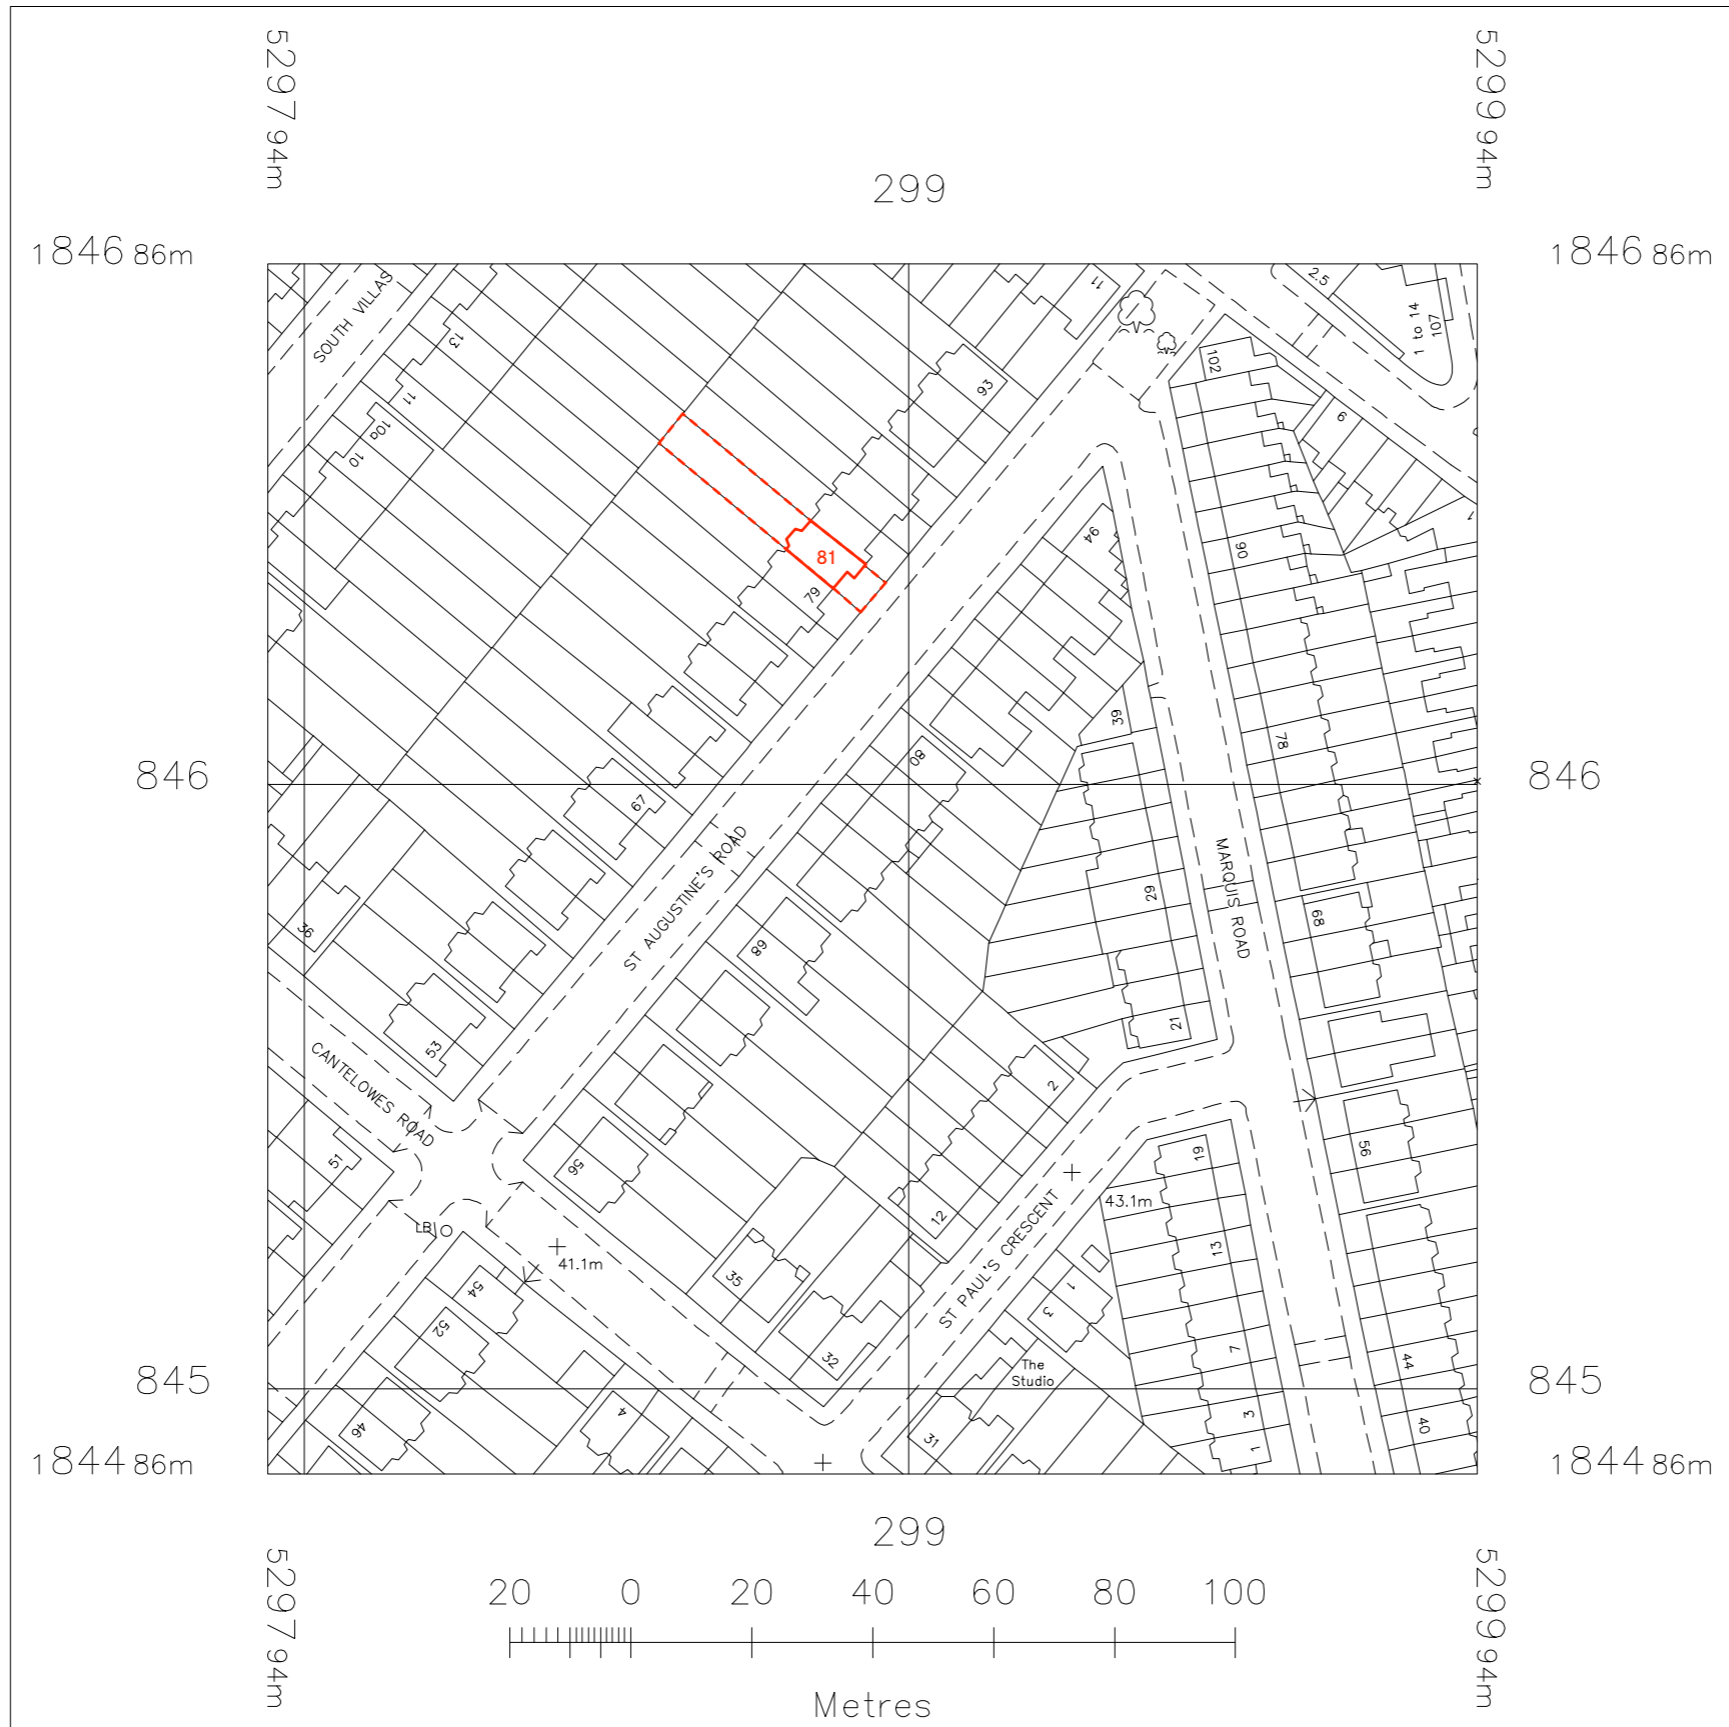

**81 ST AUGUSTINE'S RD  
LOCATION PLAN**

Project number	Drawing number	Revision
17	00A	/
Date	Status	
August 2018	Planning	
Scale	Drawn	Checked
1:1 250 @ A3	AB	
Rev.	Date	Description

Notes

Do not scale from this drawing. All dimensions to be checked on site. ATELIER BAULIER to be notified of any discrepancies between the drawing and site conditions. To be read in conjunction with all relevant specifications, schedules and drawings.  
© ATELIER BAULIER 2018

1 LOCATION PLAN  
00A SCALE: 1:1250

**A T E L I E R**  
 Aurore Baulier RIBA  
 Unit 5E - Stamford Works  
 Gillett Street  
 LONDON N16 8JH  
 +44 (0)75 8284 3659  
 info@atelierbaulier.com

**B A U L I E R**