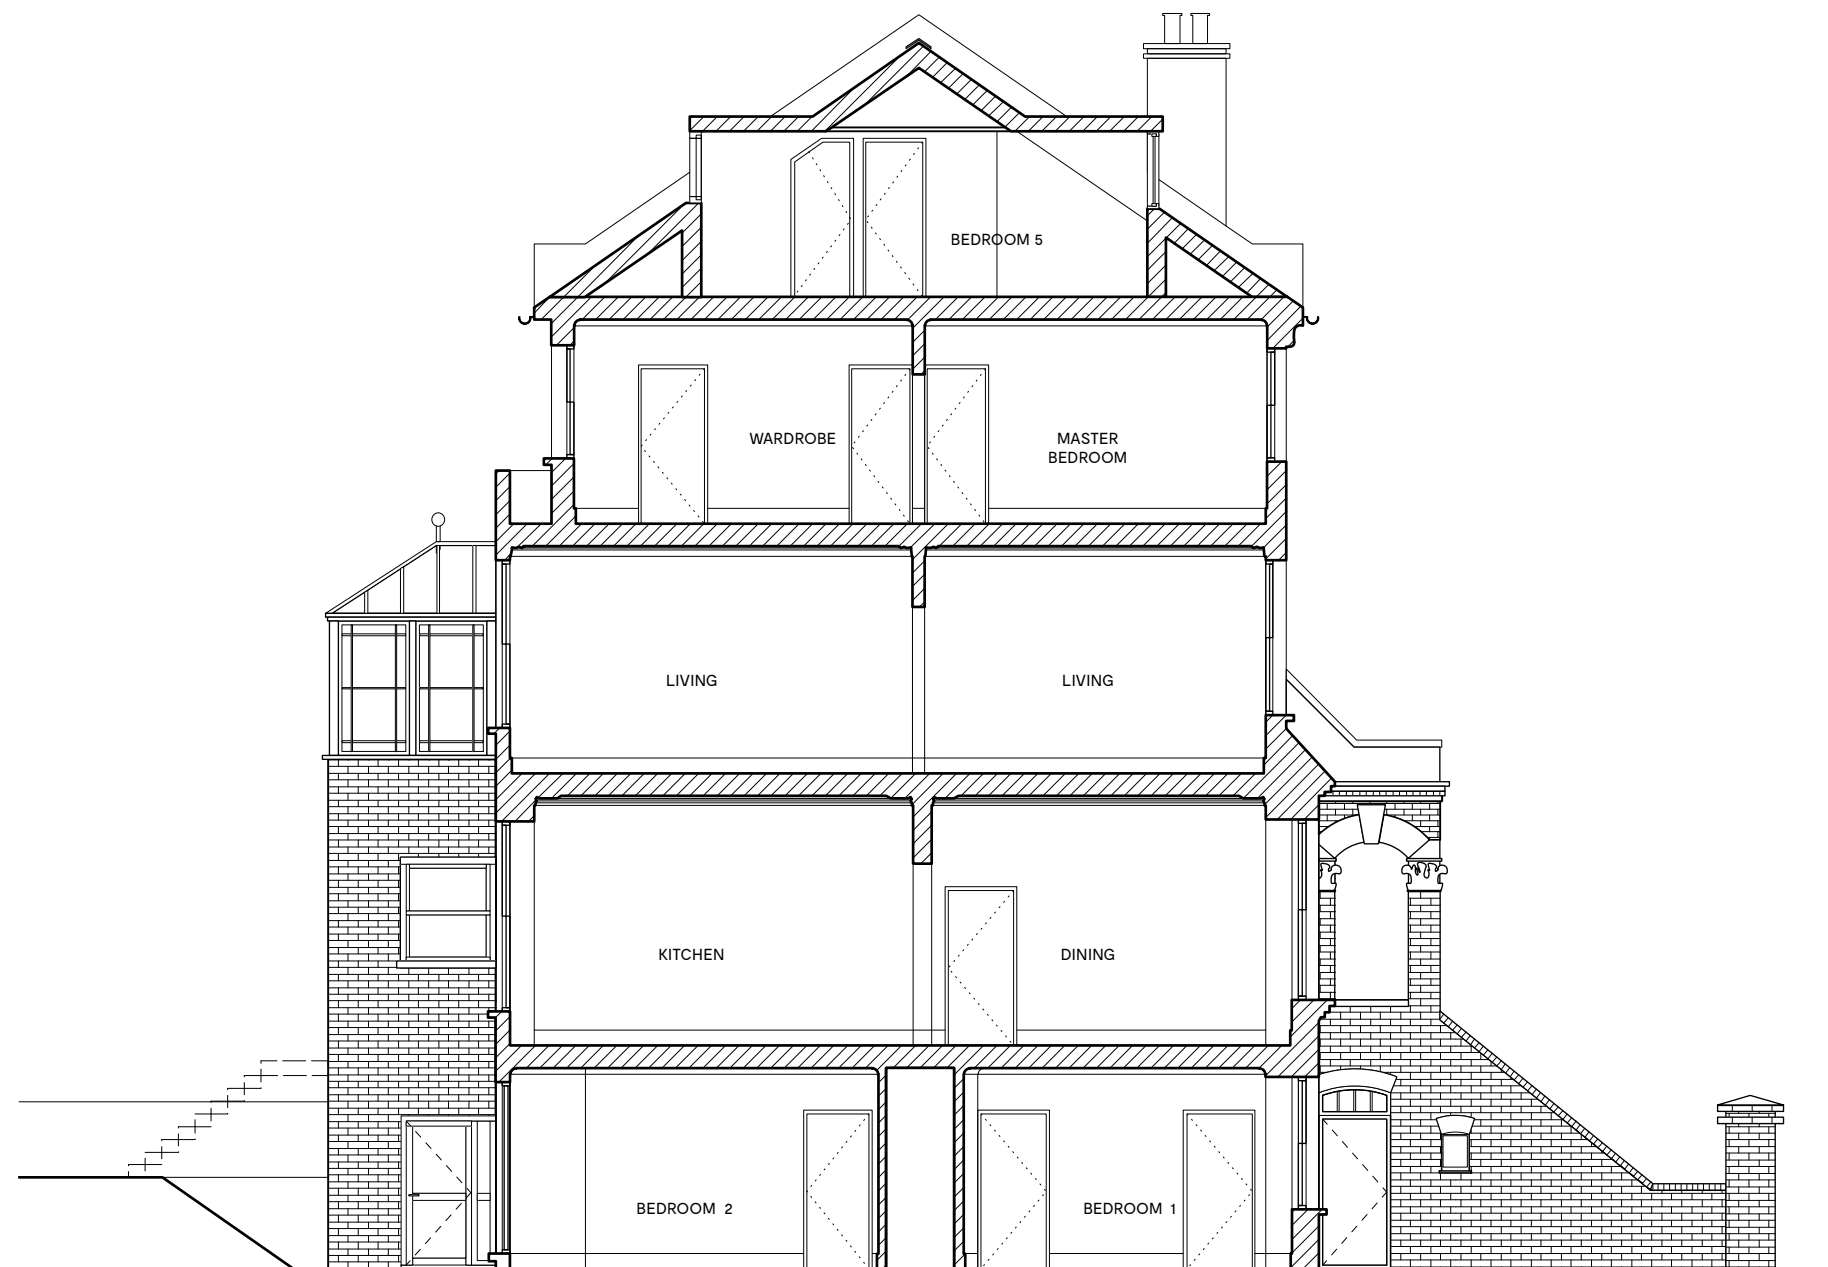

81 ST AUGUSTINE'S RD

Garden Elevation

EXISTING

Project number	Drawing number	Revision
17	060	/

Date	Status	Checked
August 2018	Planning	
Scale	Drawn	Checked
1:100 @ A3	AB	

Rev.	Date	Description
/		

Notes

1 EXISTING | SECTION AA
060 SCALE: 1:100