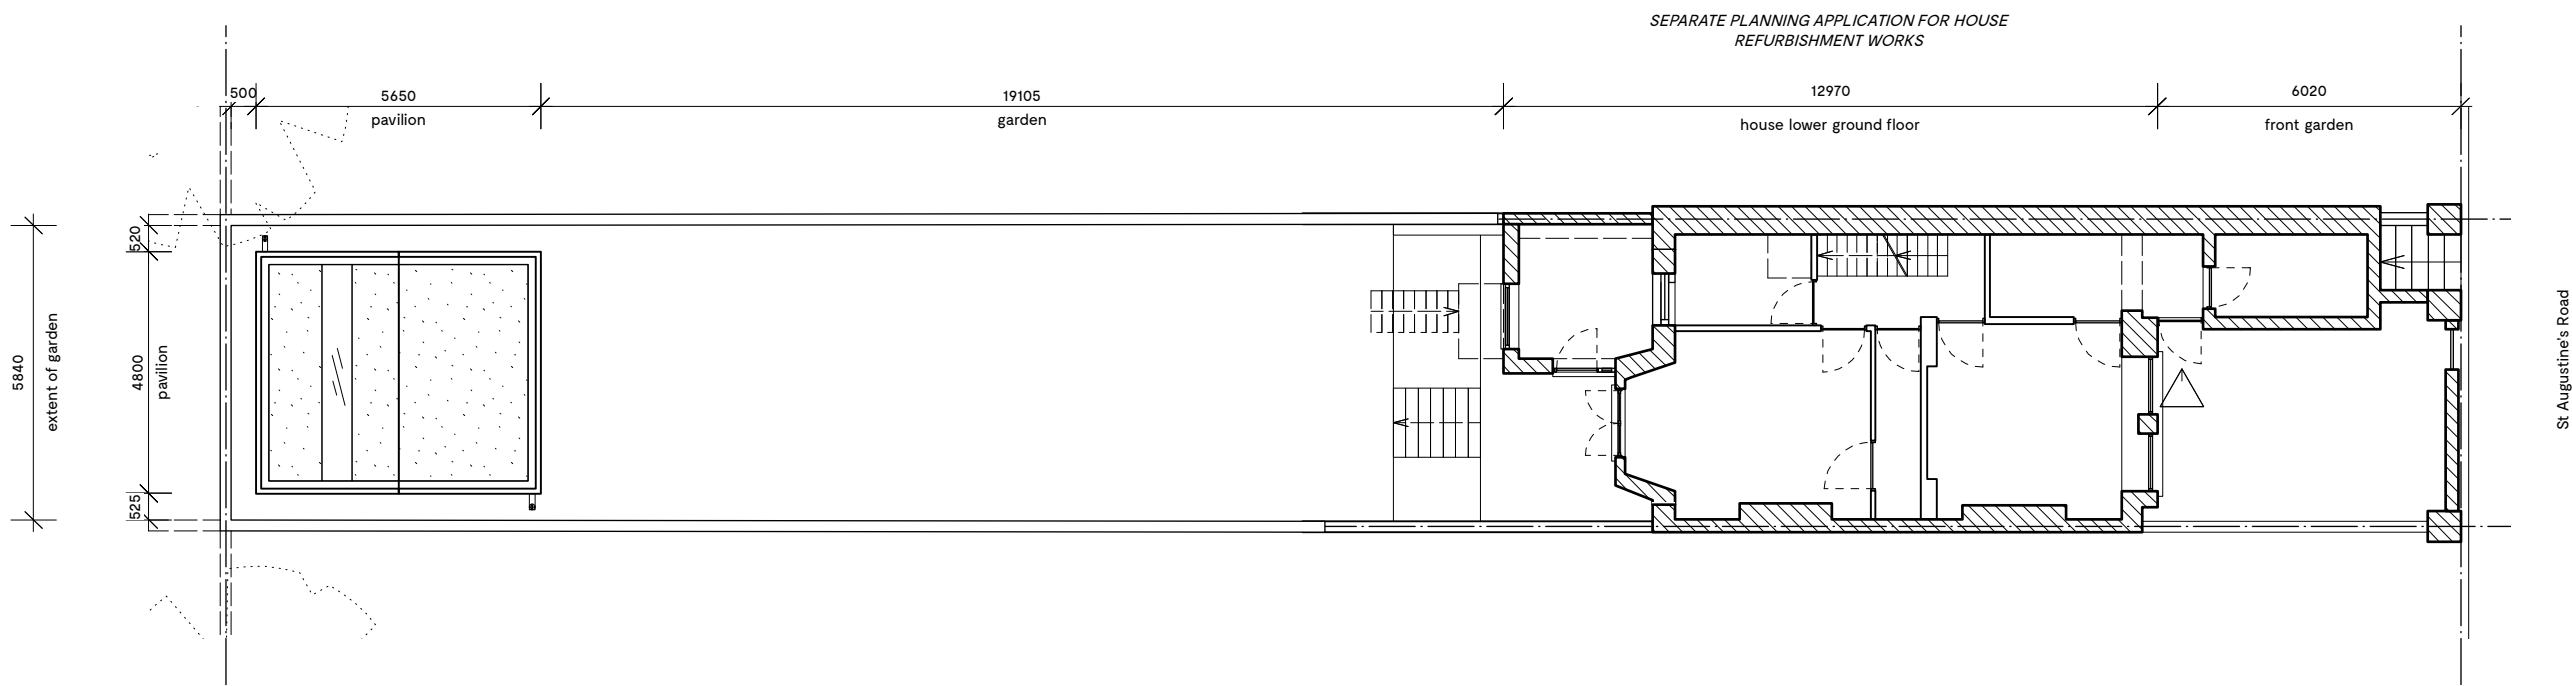

**81 ST AUG. RD PAVILION**  
**GARDEN BLOCK PLAN**  
 PROPOSED

Project number	Drawing number	Revision
24	002	/

Date	Status	Checked
August 2018	Planning	
Scale	Drawn	Checked
1:150 @ A3	AB	

Rev.	Date	Description
/		

Notes  
**NOT FOR CONSTRUCTION**

1 PROPOSED | GARDEN BLOCK PLAN  
 002 SCALE: 1:150

Do not scale from this drawing. All dimensions to be checked on site. ATELIER BAULIER to be notified of any discrepancies between the drawing and site conditions. To be read in conjunction with all relevant specifications, schedules and drawings.  
 © ATELIER BAULIER 2018