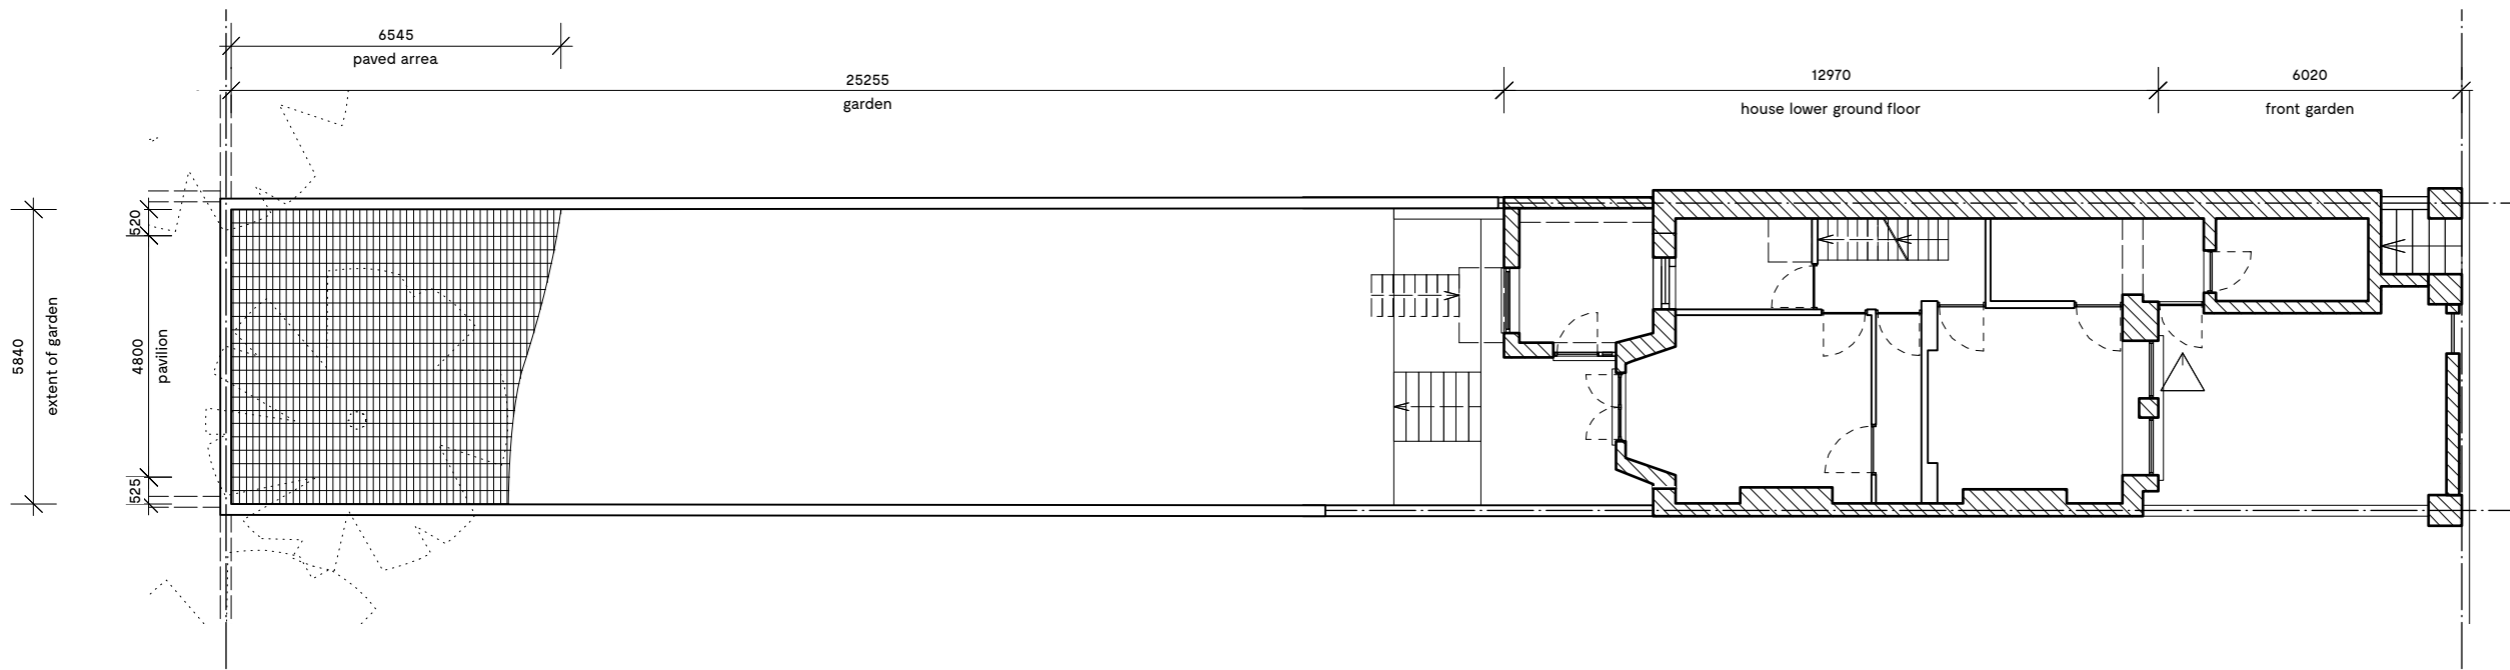

81 ST AUG. RD PAVILION

GARDEN PLAN

EXISTING

| Project number | Drawing number | Revision |
|----------------|----------------|----------|
| 24 | 001 | / |

Date
August 2018

Status
Planning

Scale
1:150 @ A3

Drawn
AB

Checked

| Rev. | Date | Description |
|------|------|-------------|
| / | | |

Notes

1 EXISTING | GARDEN PLAN
001 SCALE: 1:150

Do not scale from this drawing. All dimensions to be checked on site. ATELIER BAULIER to be notified of any discrepancies between the drawing and site conditions. To be read in conjunction with all relevant specifications, schedules and drawings.
© ATELIER BAULIER 2018