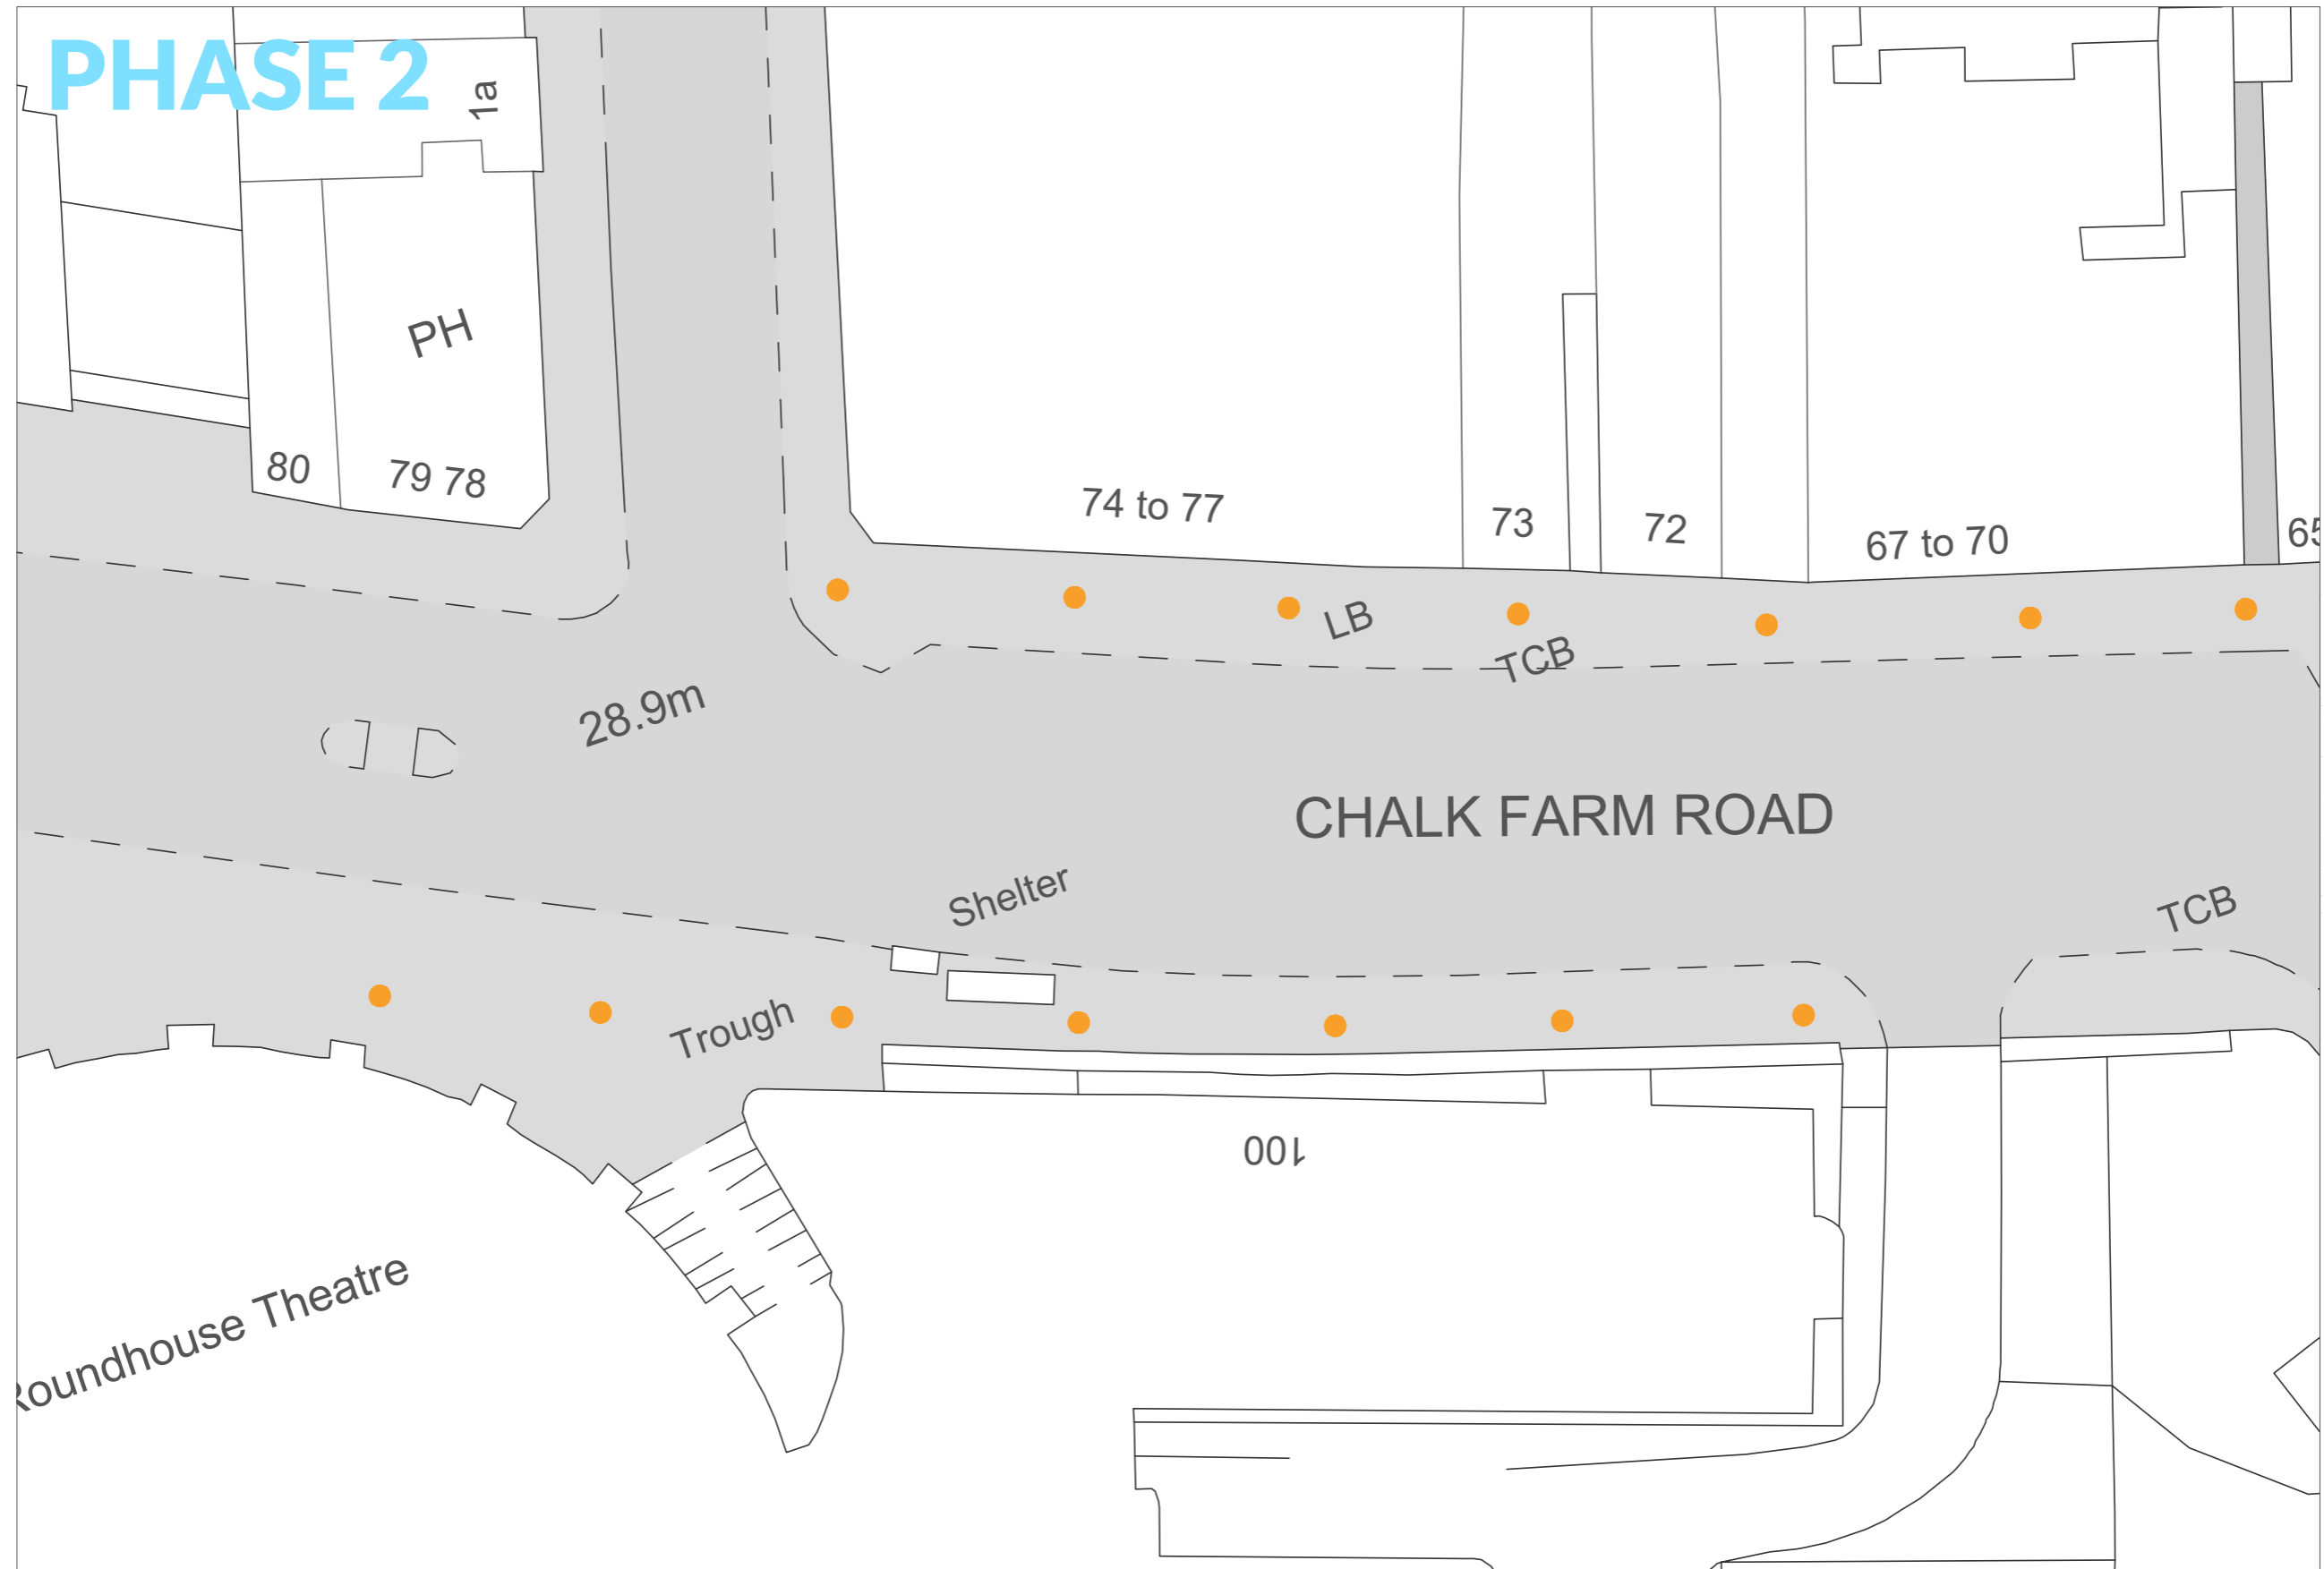

MUSIC WALK OF FAME

PHASE 2

MUSIC WALK OF FAME

PHASE 3

MUSIC WALK OF FAME

PHASE 4

MUSIC WALK OF FAME

PHASE 5

MUSIC WALK OF FAME

LATER PHASES MAPS A&B

MUSIC WALK OF FAME

UPLOADED DOCUMENTS

Planning Statement for the Music Walk of Fame

- Appendix A Stone Specification
- Appendix B Stone Installation Method Statement
- Appendix C Plans of the Music Walk of Fame
- Appendix D Environment Agency Flood Map Extracts
- Appendix E Consultations and the feedback documents
- Appendix F Funding Statement
- Appendix G Insurance Statement