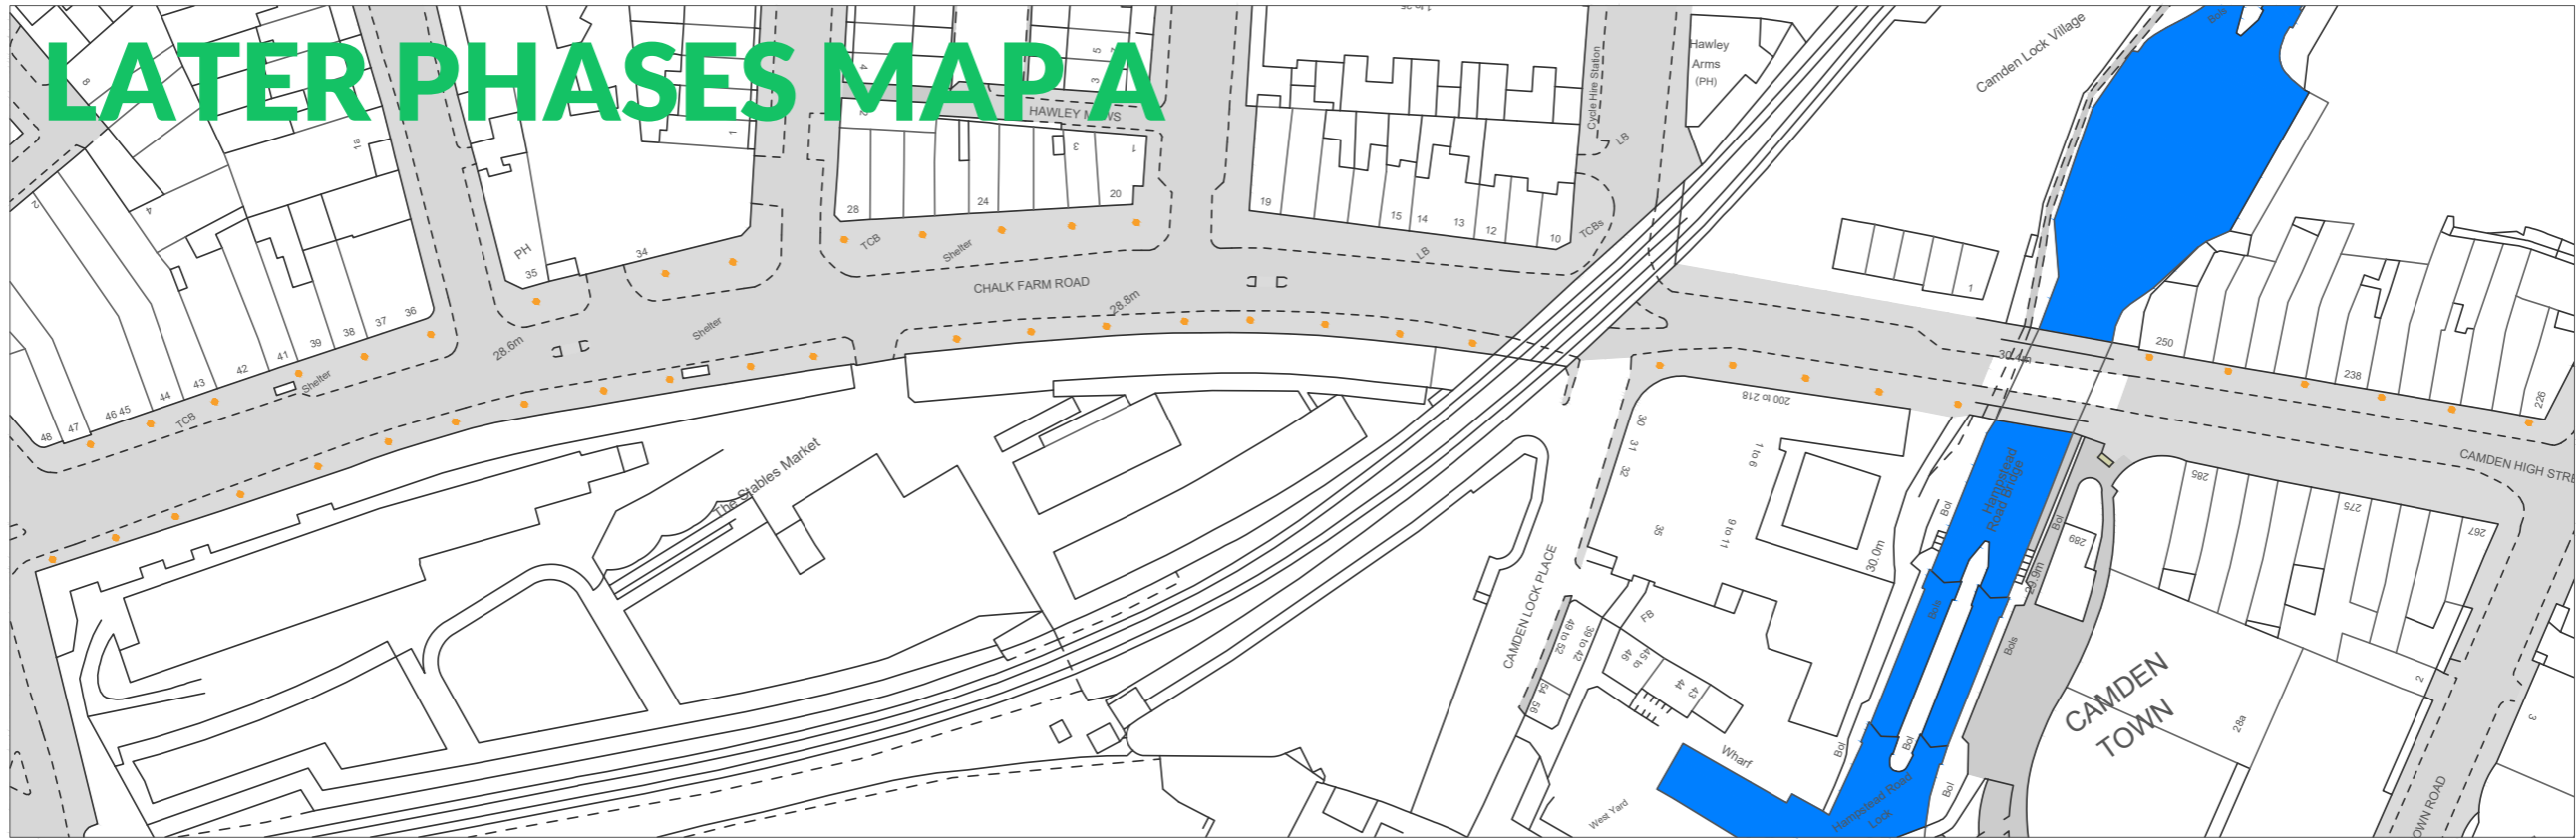

MUSIC WALK OF FAME

PHASE 2

MUSIC WALK OF FAME

PHASE 3

MUSIC WALK OF FAME

PHASE 4

MUSIC WALK OF FAME

PHASE 5

MUSIC WALK OF FAME

LATER PHASES MAPS A&B

MUSIC WALK OF FAME

UPLOADED DOCUMENTS

Planning Statement for the Music Walk of Fame

- Appendix A Stone Specification
- Appendix B Stone Installation Method Statement
- Appendix C Plans of the Music Walk of Fame
- Appendix D Environment Agency Flood Map Extracts
- Appendix E Consultations and the feedback documents
- Appendix F Funding Statement
- Appendix G Insurance Statement