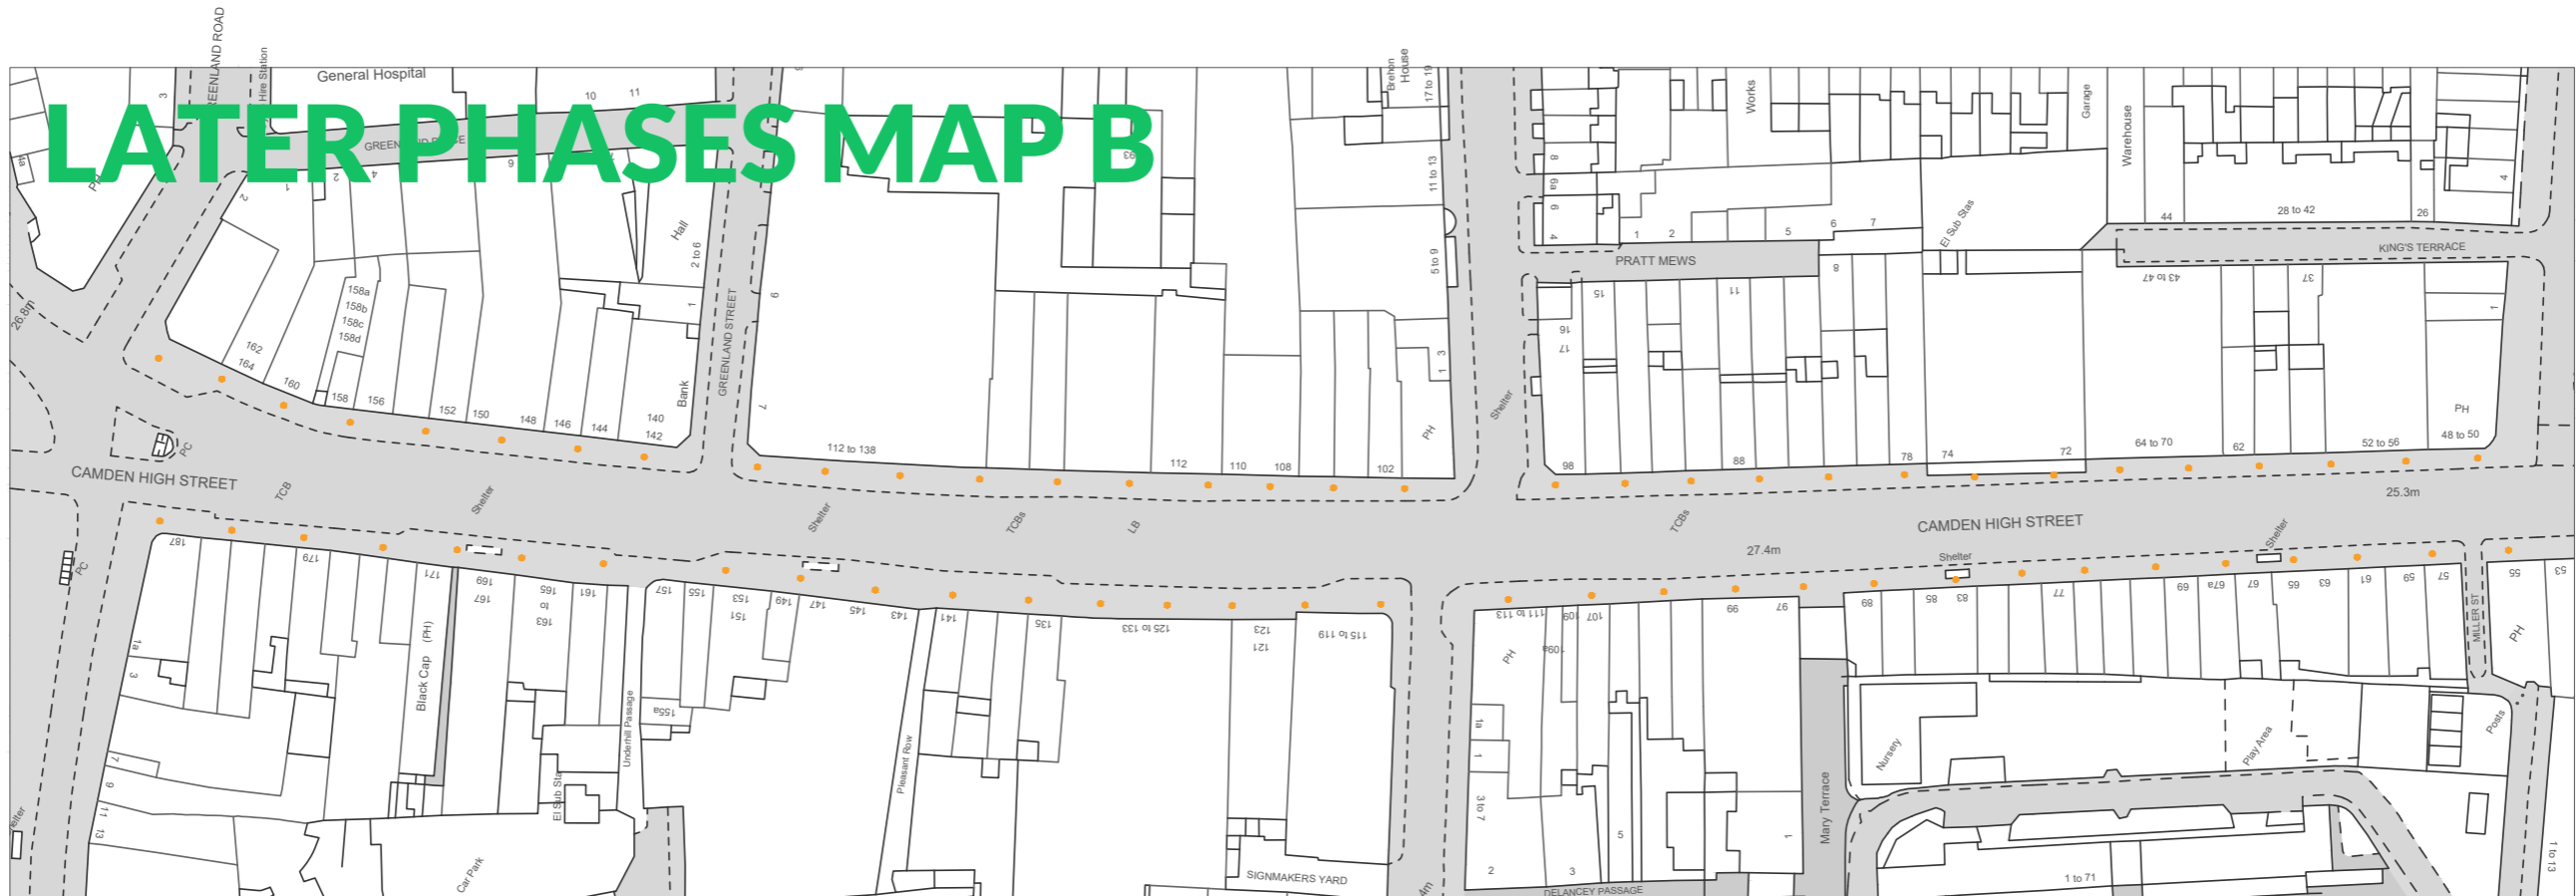

MUSIC WALK OF FAME

PHASE 2

MUSIC WALK OF FAME

PHASE 3

MUSIC WALK OF FAME

PHASE 4

MUSIC WALK OF FAME

PHASE 5

MUSIC WALK OF FAME

LATER PHASES MAPS A&B

MUSIC WALK OF FAME

UPLOADED DOCUMENTS

Planning Statement for the Music Walk of Fame

- Appendix A Stone Specification
- Appendix B Stone Installation Method Statement
- Appendix C Plans of the Music Walk of Fame
- Appendix D Environment Agency Flood Map Extracts
- Appendix E Consultations and the feedback documents
- Appendix F Funding Statement
- Appendix G Insurance Statement