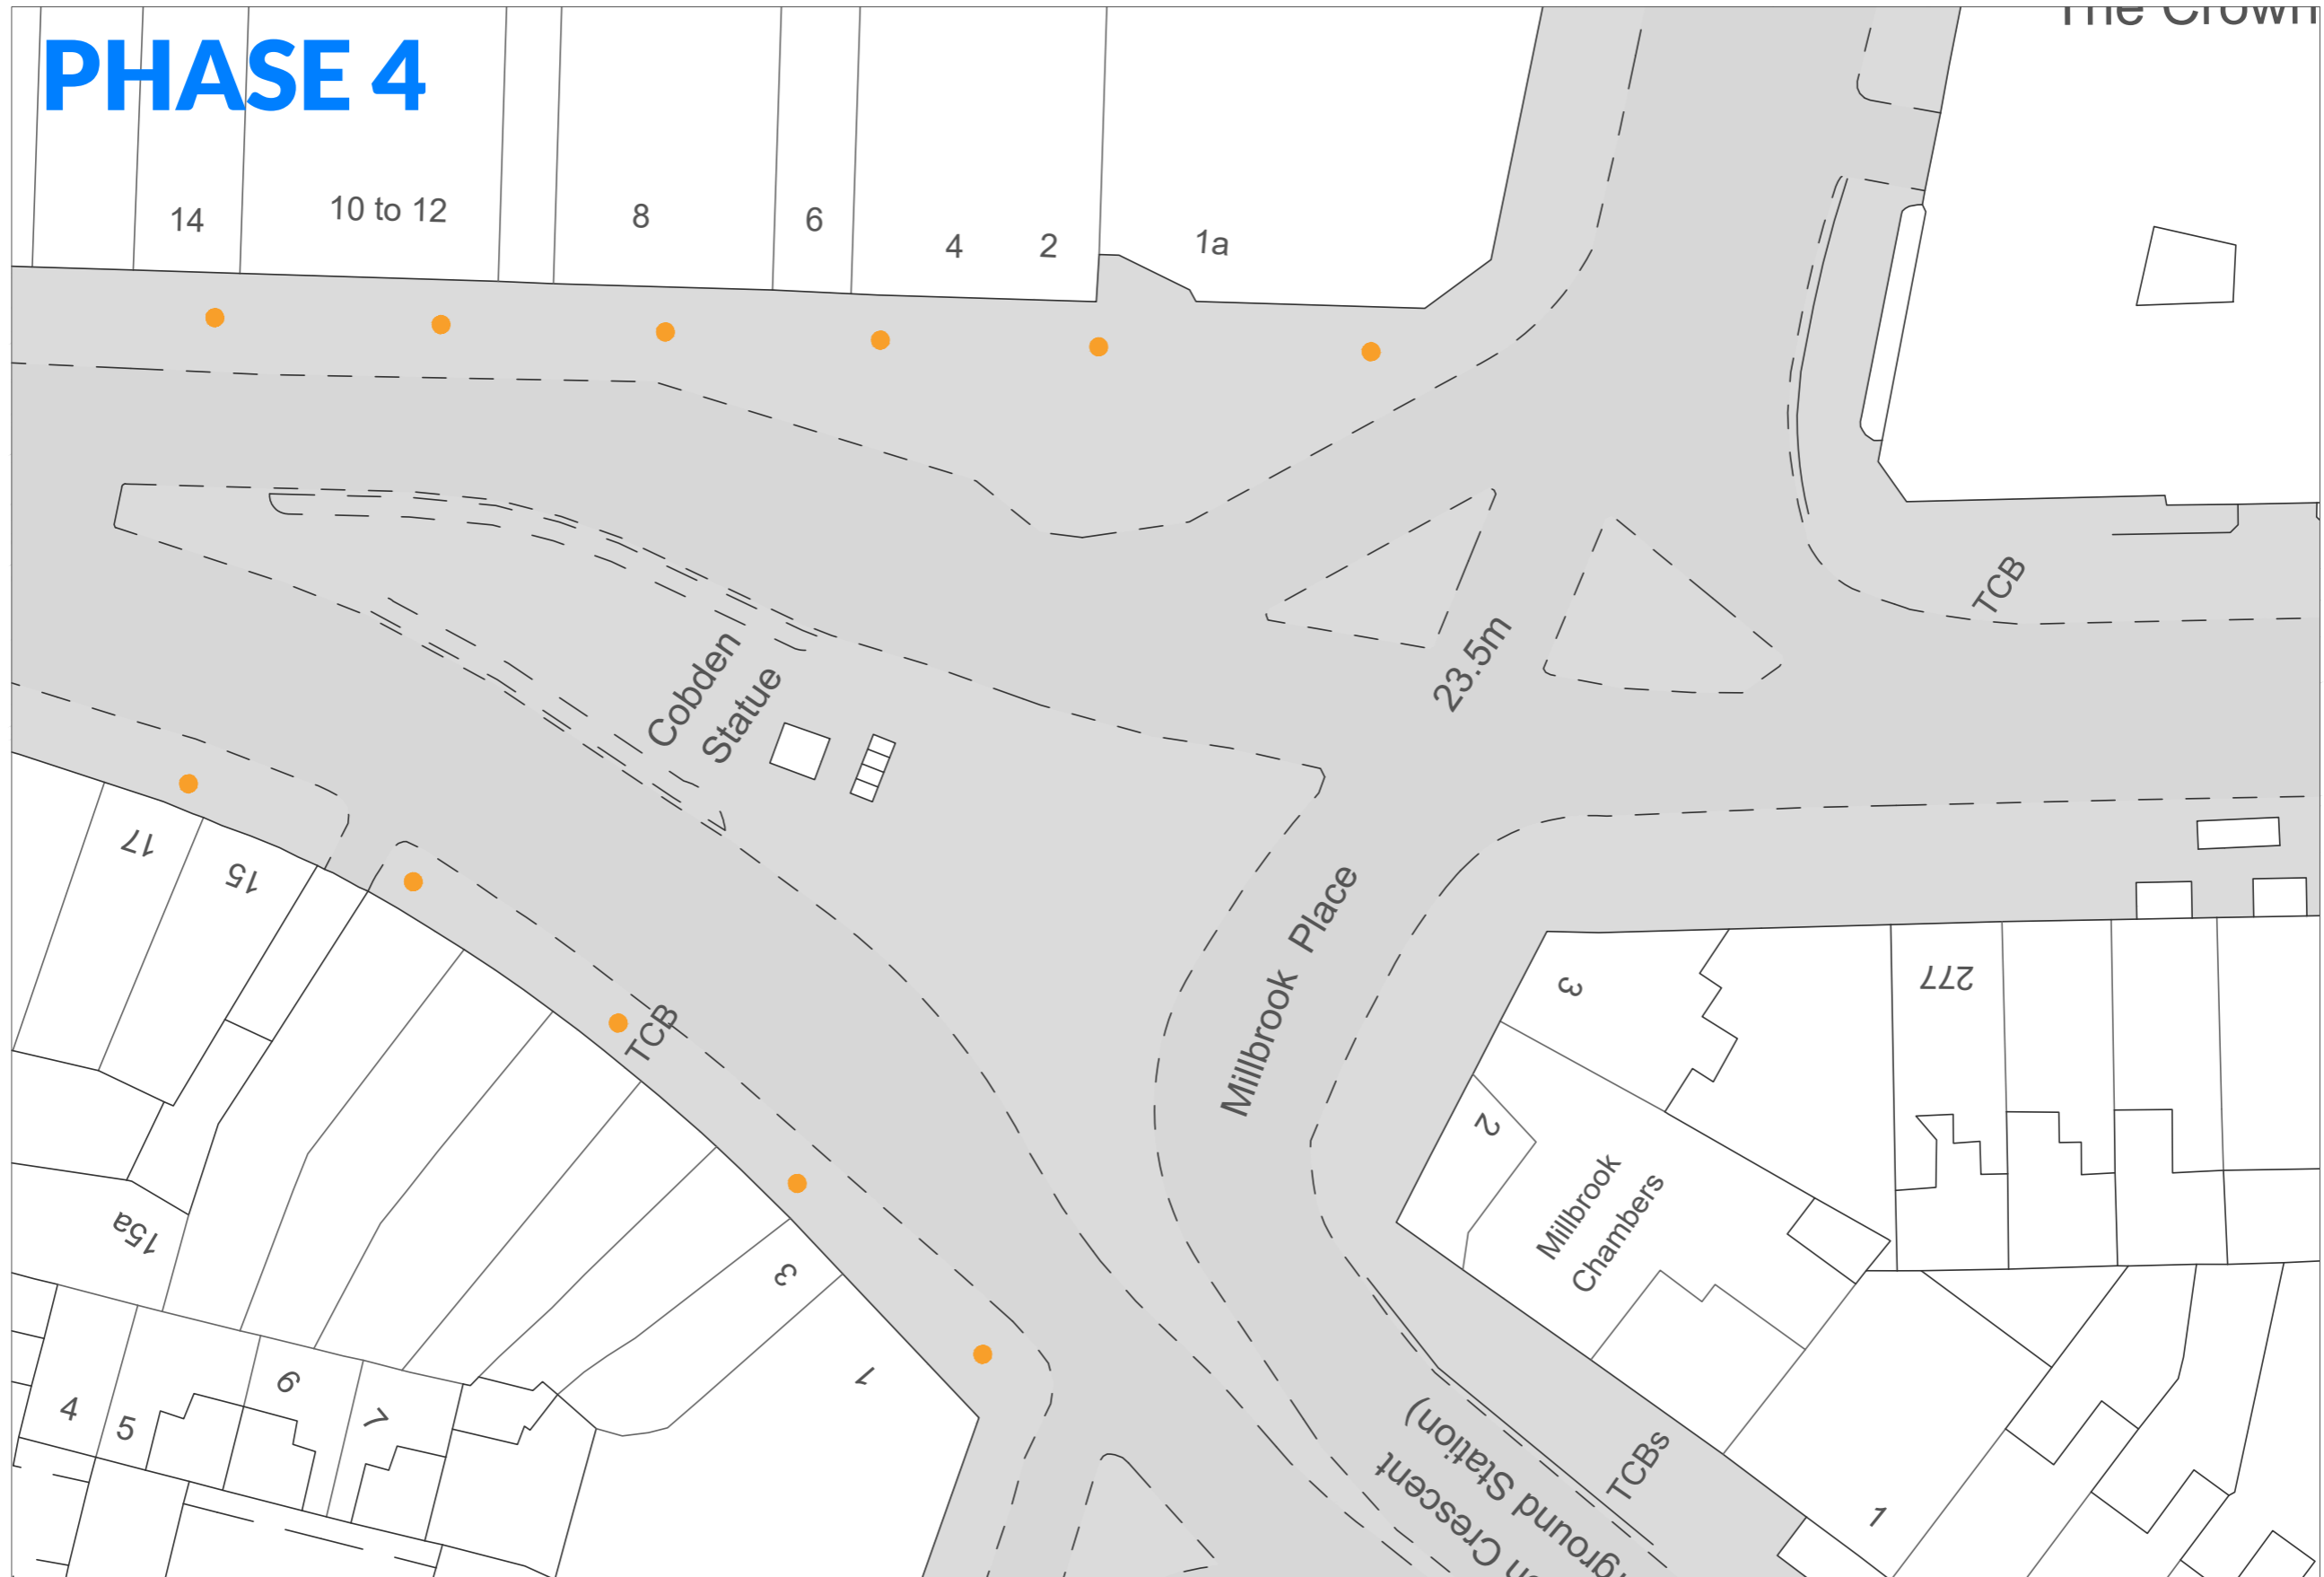

MUSIC WALK OF FAME

PHASE 2

MUSIC WALK OF FAME

PHASE 3

MUSIC WALK OF FAME

PHASE 4

MUSIC WALK OF FAME

PHASE 5

MUSIC WALK OF FAME

LATER PHASES MAPS A&B

MUSIC WALK OF FAME

UPLOADED DOCUMENTS

Planning Statement for the Music Walk of Fame

- Appendix A Stone Specification
- Appendix B Stone Installation Method Statement
- Appendix C Plans of the Music Walk of Fame
- Appendix D Environment Agency Flood Map Extracts
- Appendix E Consultations and the feedback documents
- Appendix F Funding Statement
- Appendix G Insurance Statement