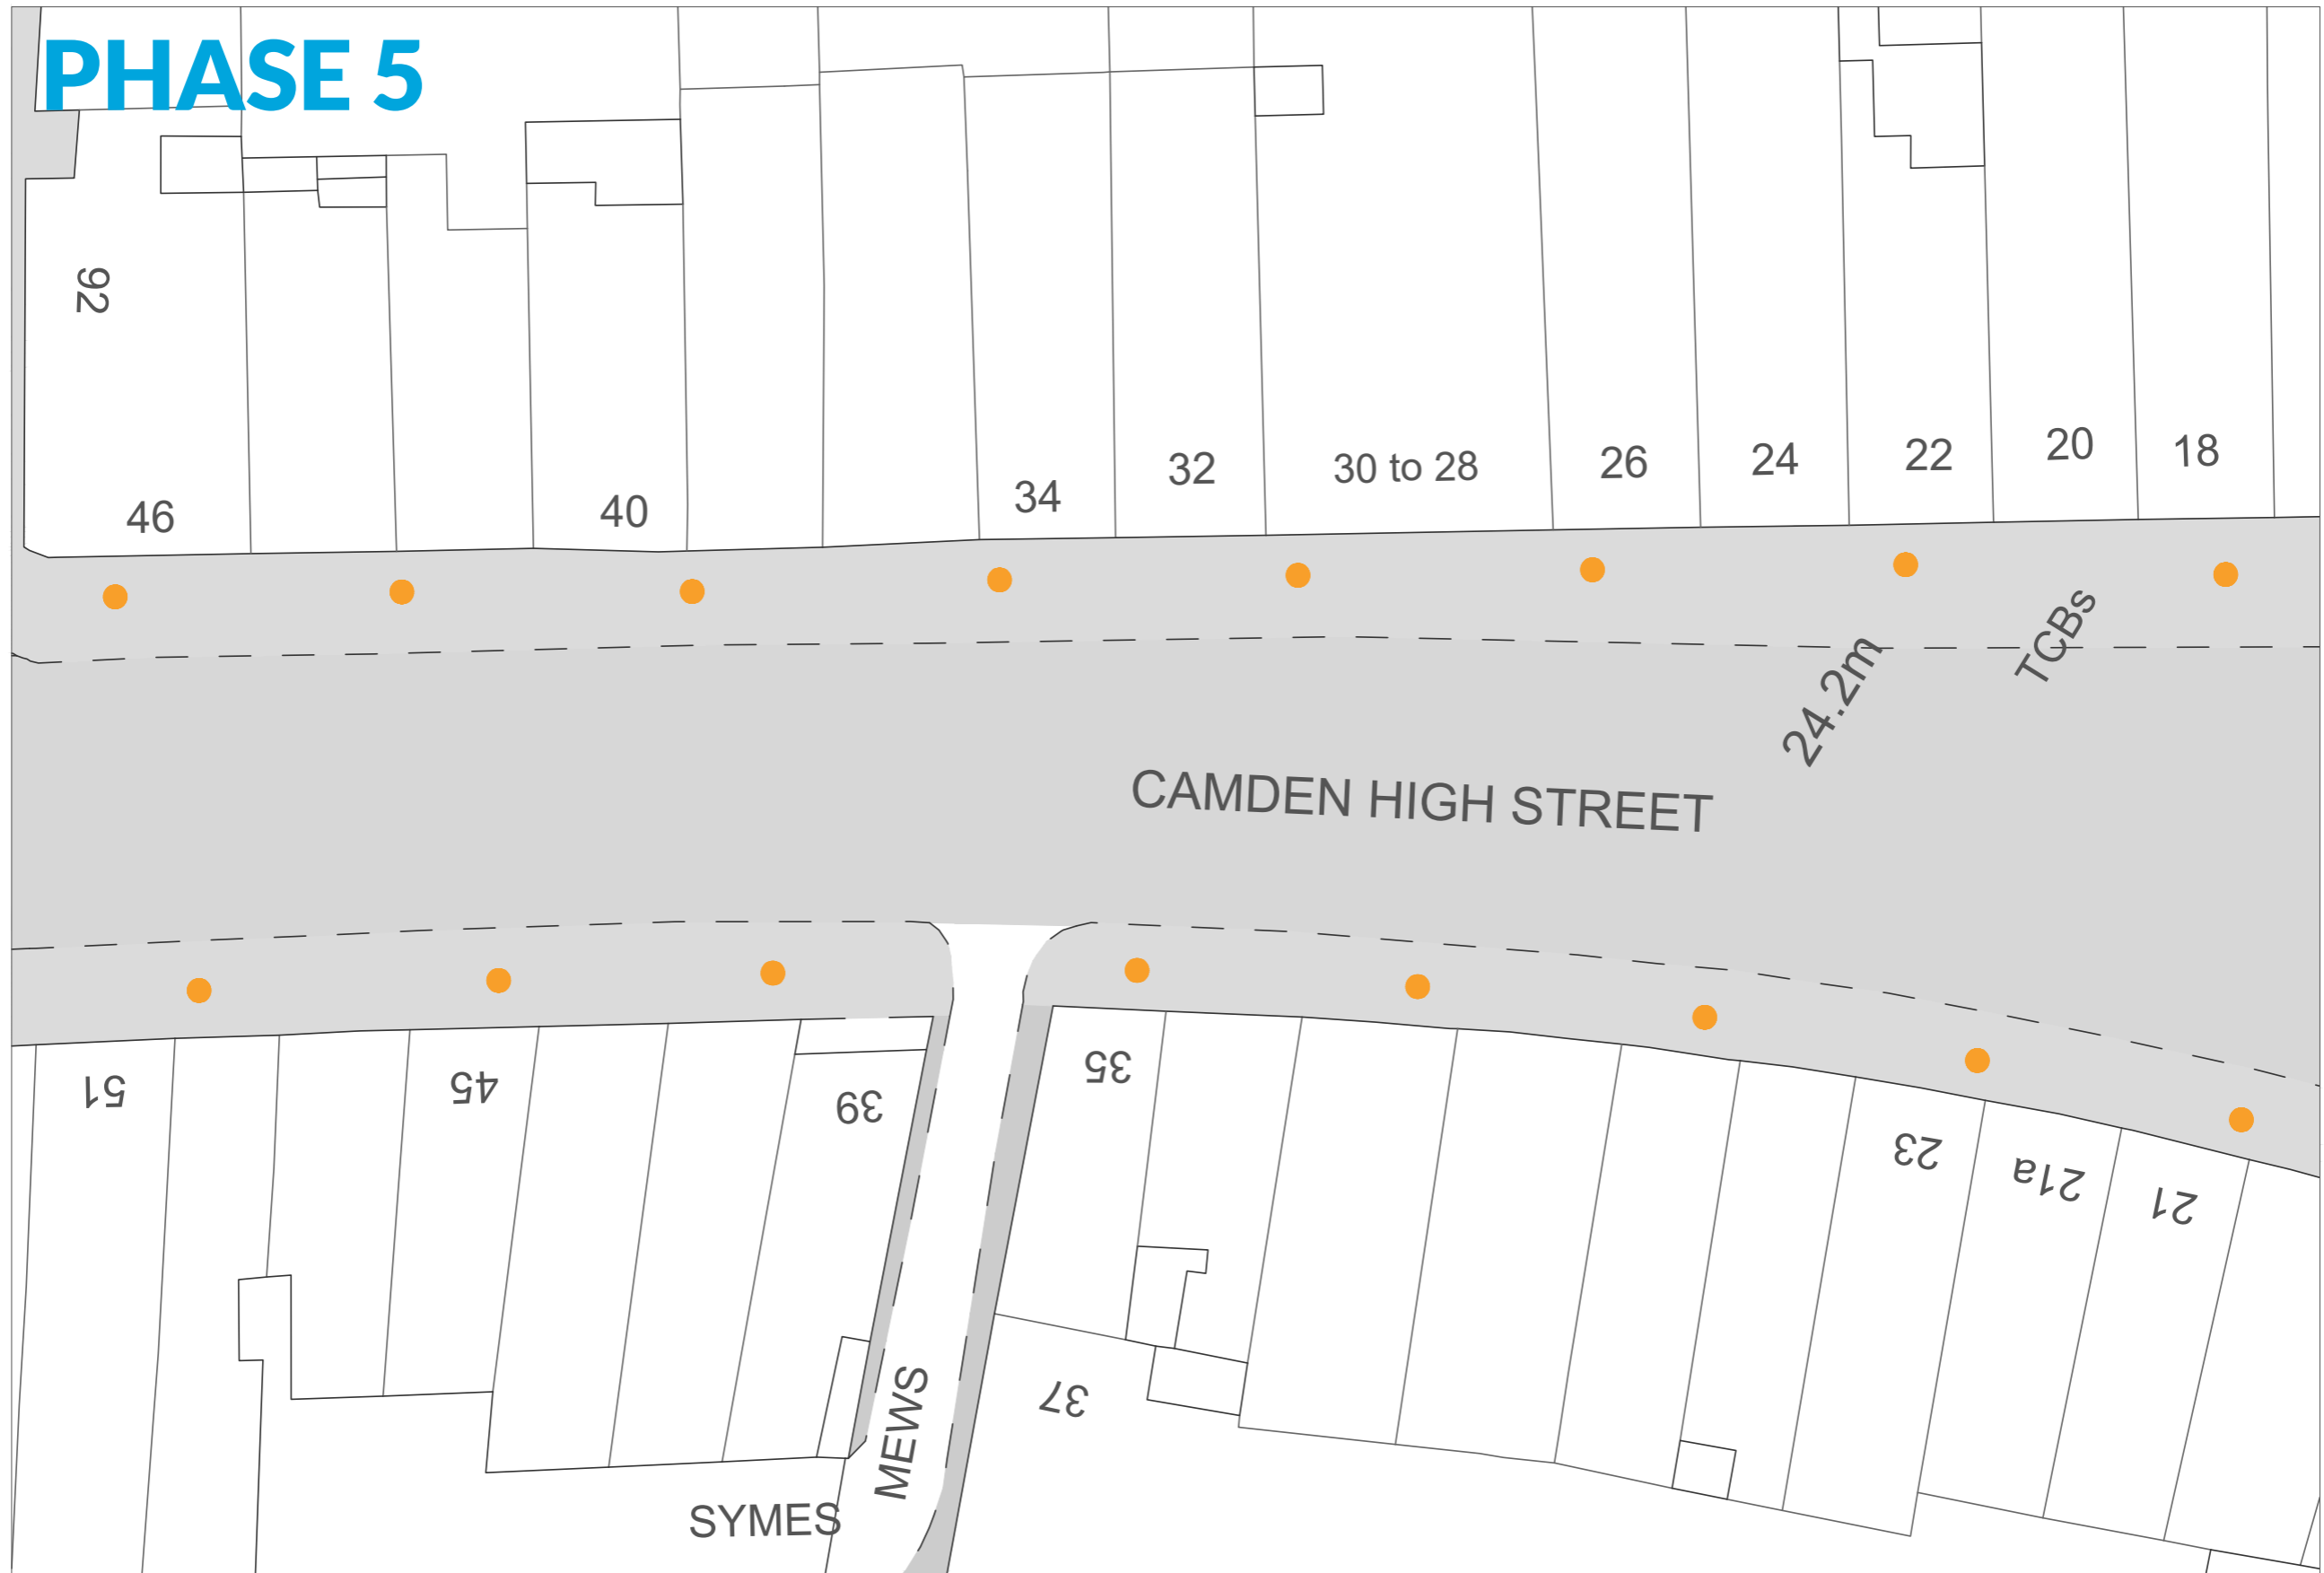

MUSIC WALK OF FAME

PHASE 2

MUSIC WALK OF FAME

PHASE 3

MUSIC WALK OF FAME

PHASE 4

MUSIC WALK OF FAME

PHASE 5

MUSIC WALK OF FAME

LATER PHASES MAPS A&B

MUSIC WALK OF FAME

UPLOADED DOCUMENTS

Planning Statement for the Music Walk of Fame

- Appendix A Stone Specification
- Appendix B Stone Installation Method Statement
- Appendix C Plans of the Music Walk of Fame
- Appendix D Environment Agency Flood Map Extracts
- Appendix E Consultations and the feedback documents
- Appendix F Funding Statement
- Appendix G Insurance Statement