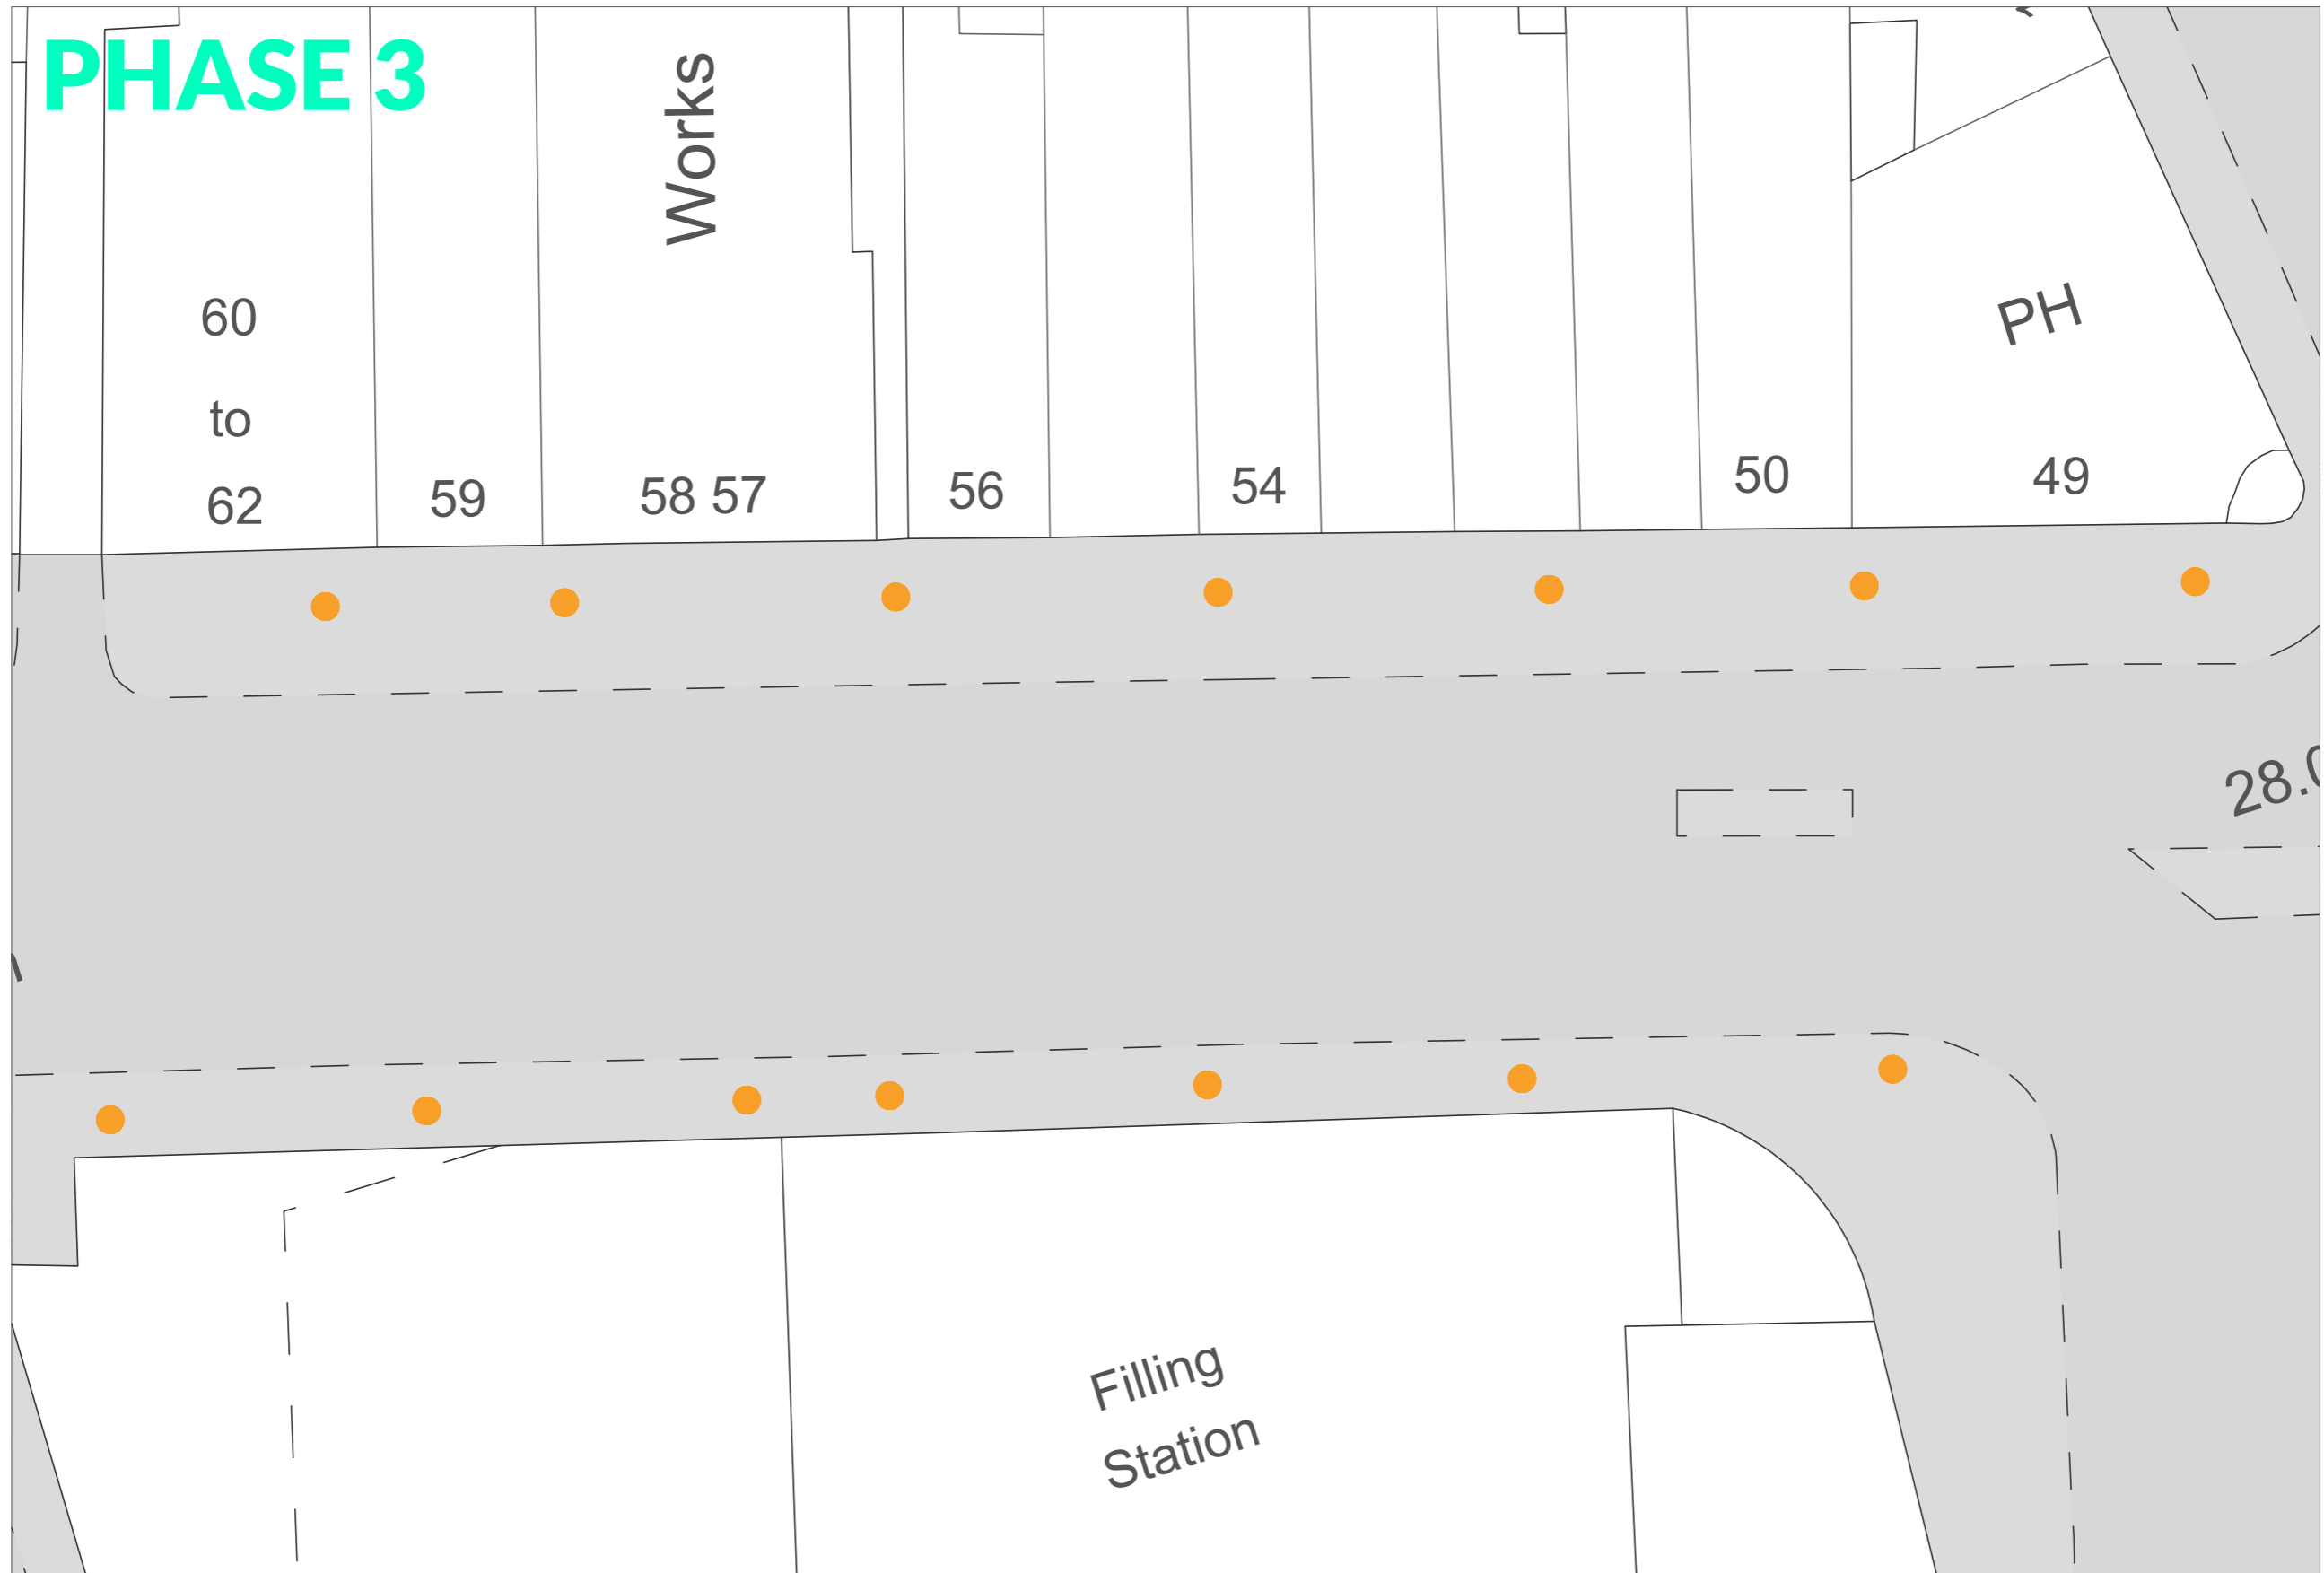

MUSIC WALK OF FAME

PHASE 2

MUSIC WALK OF FAME

PHASE 3

MUSIC WALK OF FAME

PHASE 4

MUSIC WALK OF FAME

PHASE 5

MUSIC WALK OF FAME

LATER PHASES MAPS A&B

MUSIC WALK OF FAME

UPLOADED DOCUMENTS

Planning Statement for the Music Walk of Fame

- Appendix A Stone Specification
- Appendix B Stone Installation Method Statement
- Appendix C Plans of the Music Walk of Fame
- Appendix D Environment Agency Flood Map Extracts
- Appendix E Consultations and the feedback documents
- Appendix F Funding Statement
- Appendix G Insurance Statement