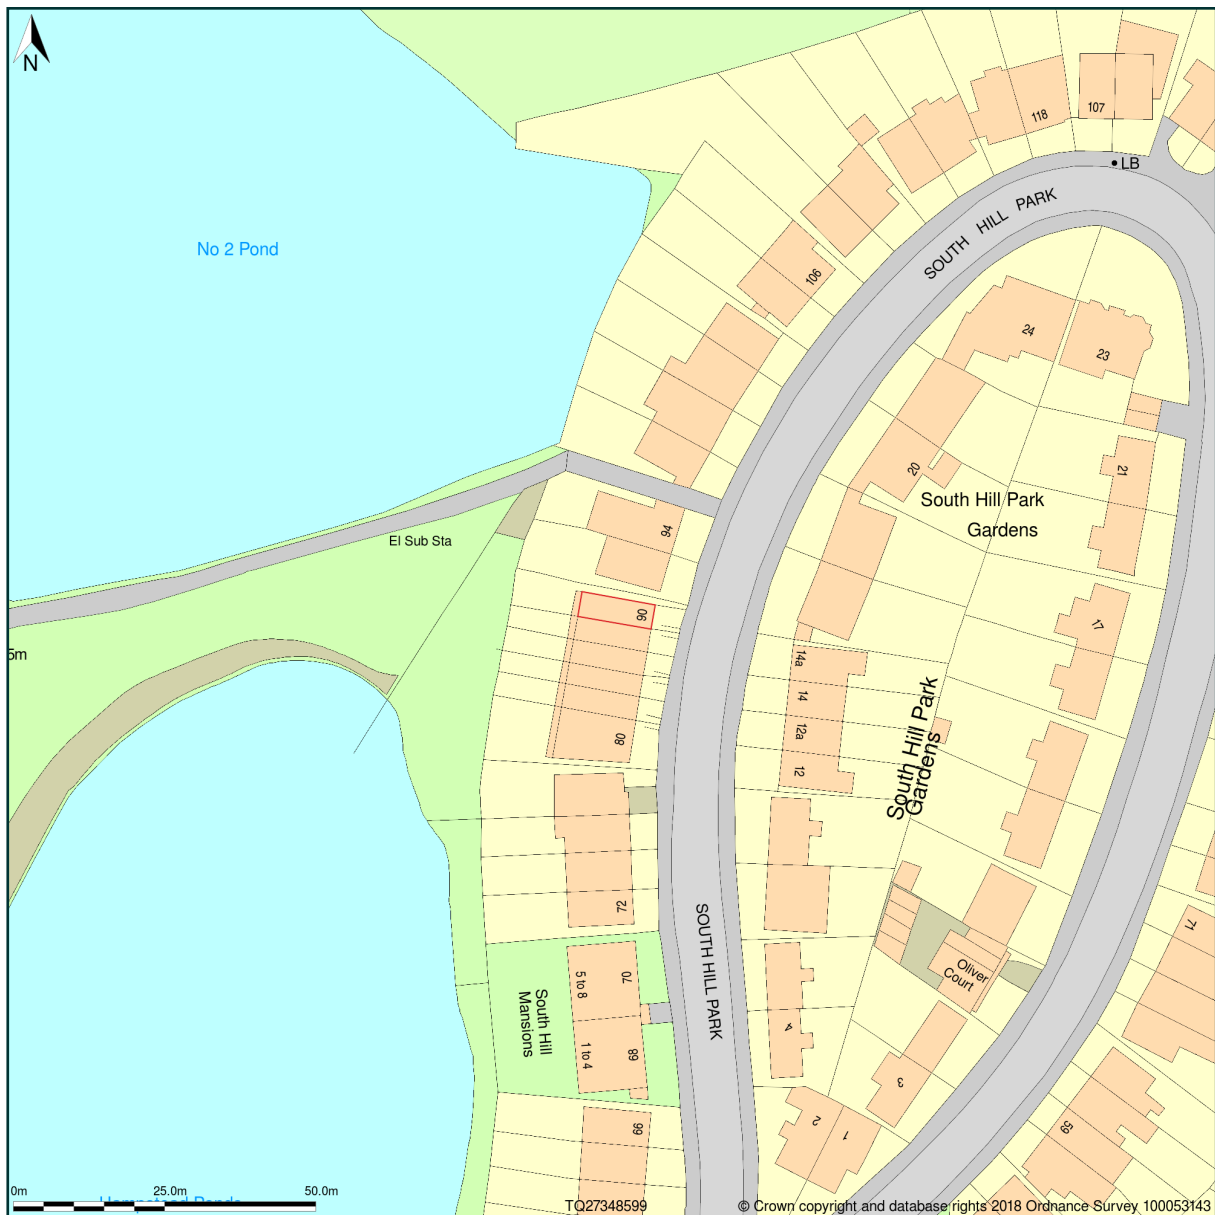

90, South Hill Park, London, Camden, NW3 2SN

Site Plan shows area bounded by: 527246.09, 185892.97 527446.09, 186092.97 (at a scale of 1:1250), OSGridRef: TQ27348599. The representation of a road, track or path is no evidence of a right of way. The representation of features as lines is no evidence of a property boundary.

Produced on 11th Sep 2018 from the Ordnance Survey National Geographic Database and incorporating surveyed revision available at this date. Reproduction in whole or part is prohibited without the prior permission of Ordnance Survey. © Crown copyright 2018. Supplied by www.buyaplan.co.uk a licensed Ordnance Survey partner (100053143). Unique plan reference: #00353156-FE2ED1