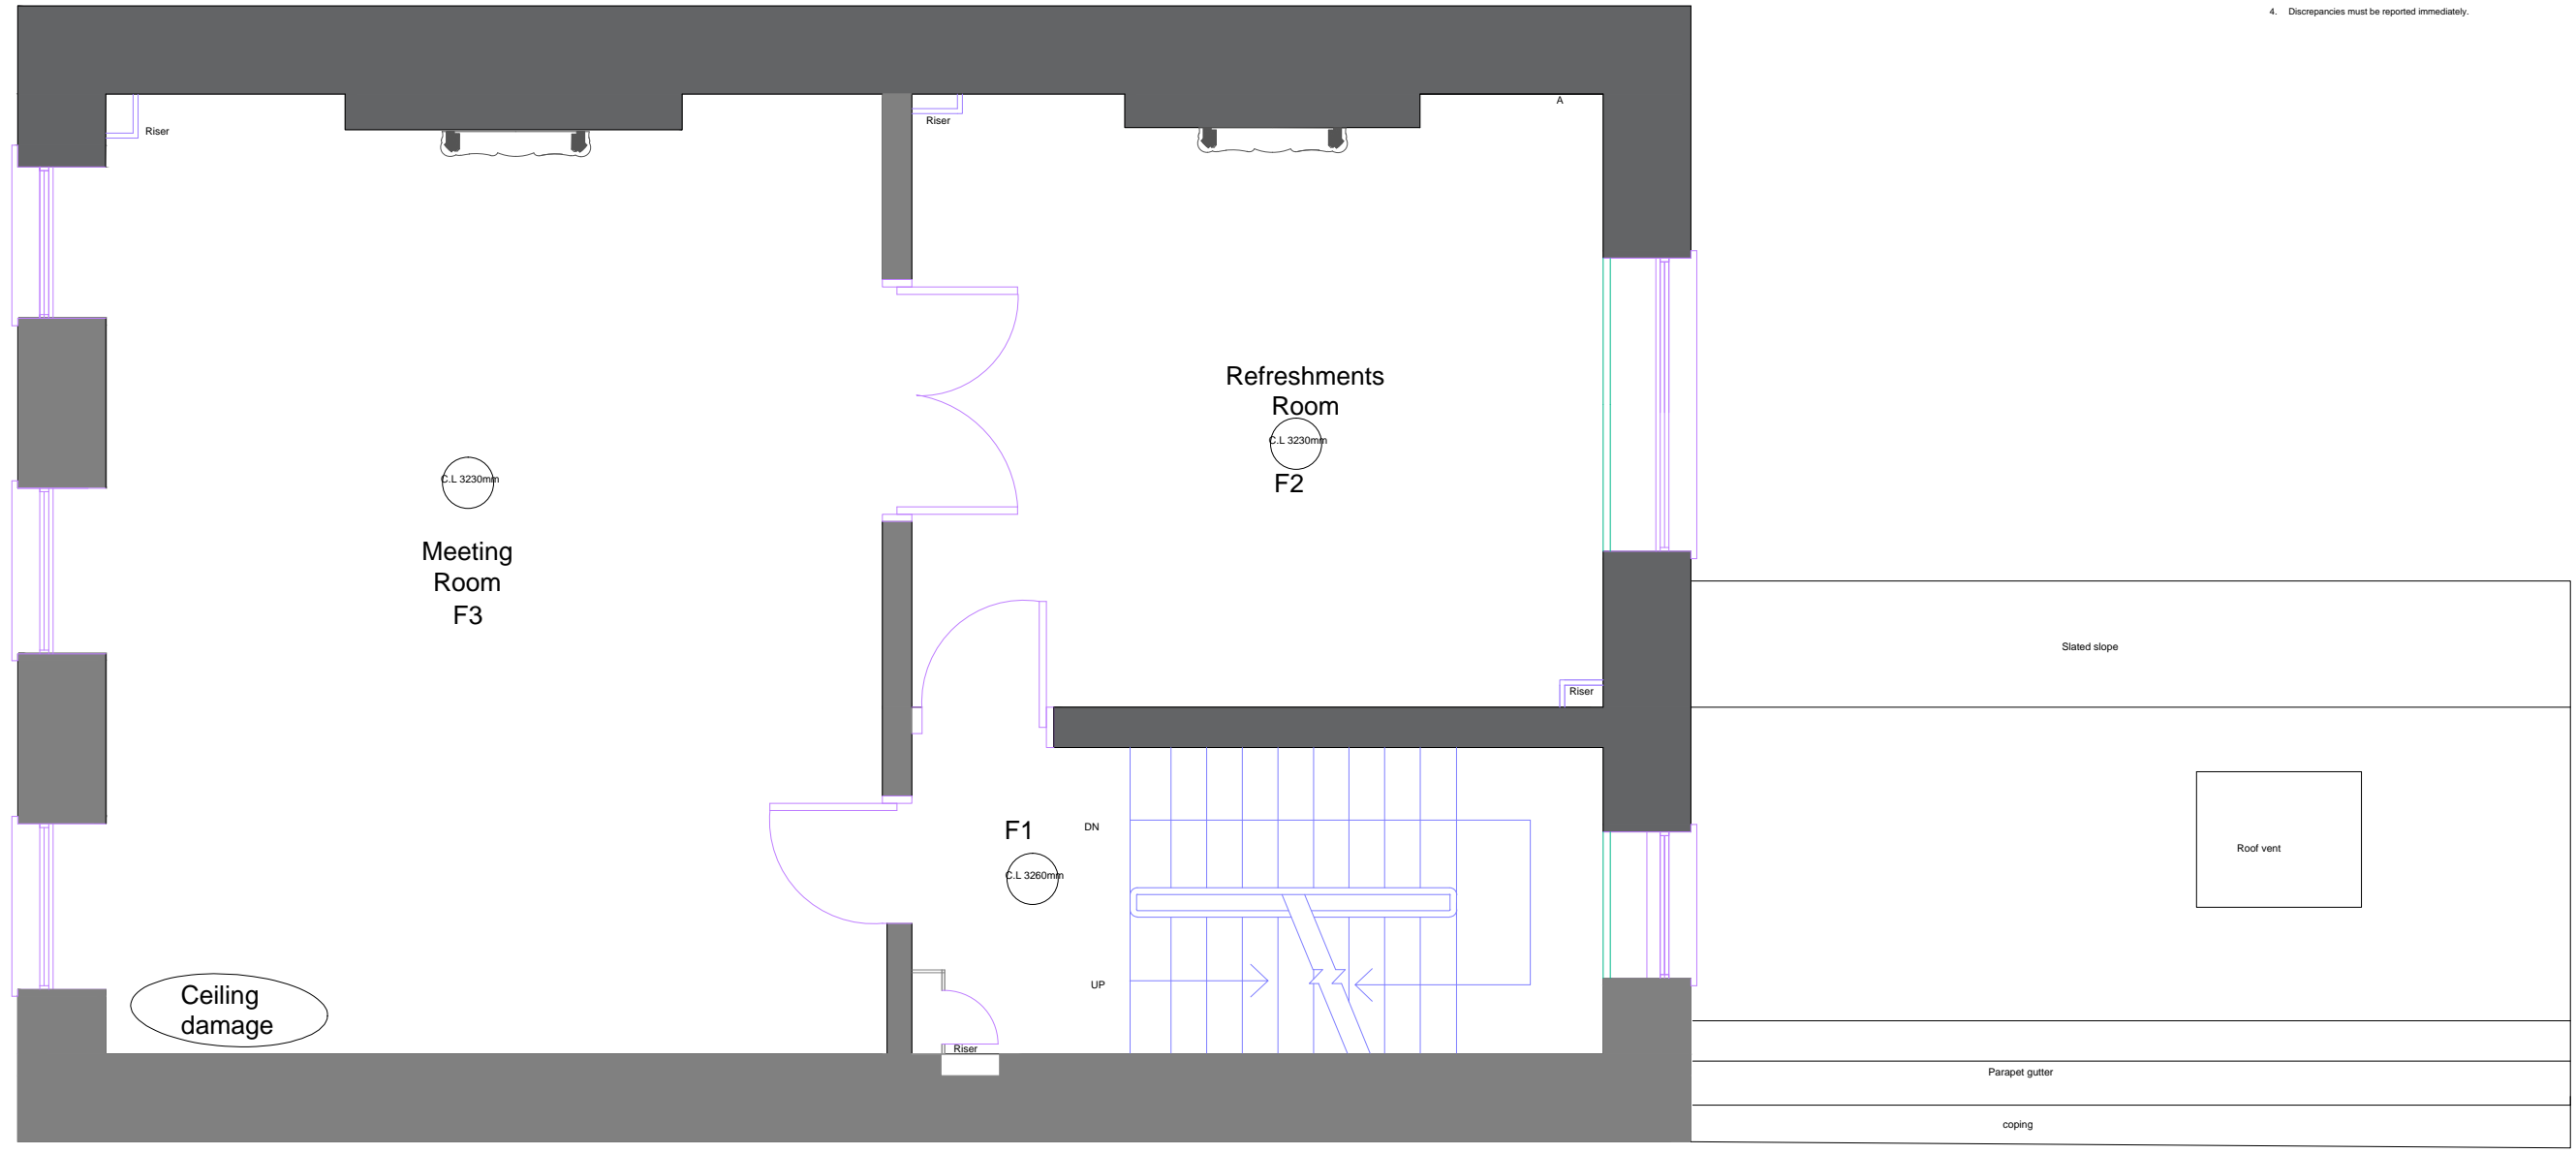

Symbol	Title
	Fluorescent light fitting - suspended
	Surface mounted fluorescent light
	Light switch - single rocker
	Light switch - double rocker
	Wall light fitting
	Double switch socket outlet
	Pull cord light switch
	Telephone socket
	Fire alarm break glass call point
	Smoke Detector
	Chandelier
	Spot lights
	Recessed downlighter
	Spot lights on track
	Trunking
	Emergency Light fitting
	Data point sockets
	Entry Phone
	Ventilation extract diffuser
	Fire extinguisher
	Fire alarm sounder
	Drainage gully
	M/H drainage inspection chamber
	Secondary glazing
	Fireplace Surround
	Radiator

REVISION	DATE	DESCRIPTION	BY

**MATTHEWS & SON LLP**  
Chartered Surveyors  
26 Bedford Square, London, WC1B 3HP

PROJECT  
**87 GOWER STREET,  
LONDON, WC1E 6AF**

DETAIL  
**First Floor Existing Layout**

DATE: 20/03/2018 DRAWN BY: HAB  
CHECKED BY:

SCALE: 1:50 @ A3

DRAWING NUMBER: REVISION:

**13002/3/P03**