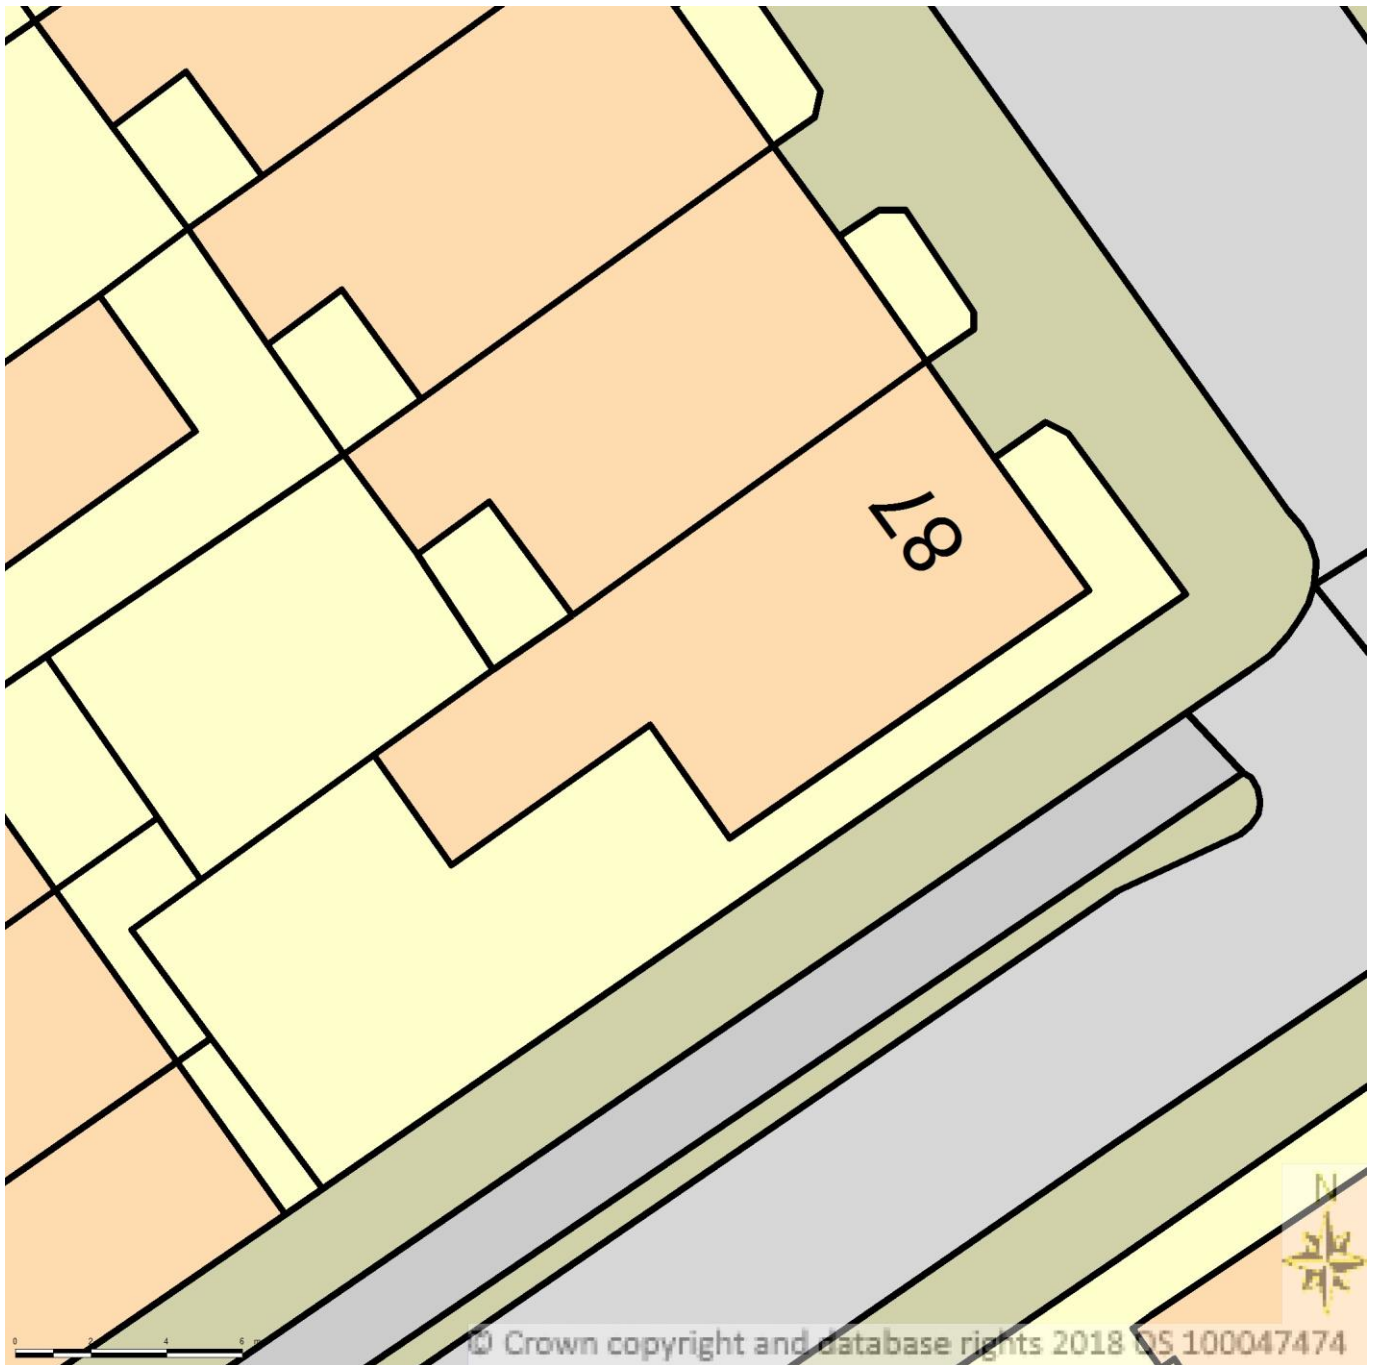

BLOCK/SITE PLAN
AREA 36m x 36m
SCALE 1:200 on A4
CENTRE COORDINATES: 529626, 182045

Supplied by Streetwise Maps Ltd
www.streetwise.net
Licence No: 100047474
11/07/2018 16:36:40