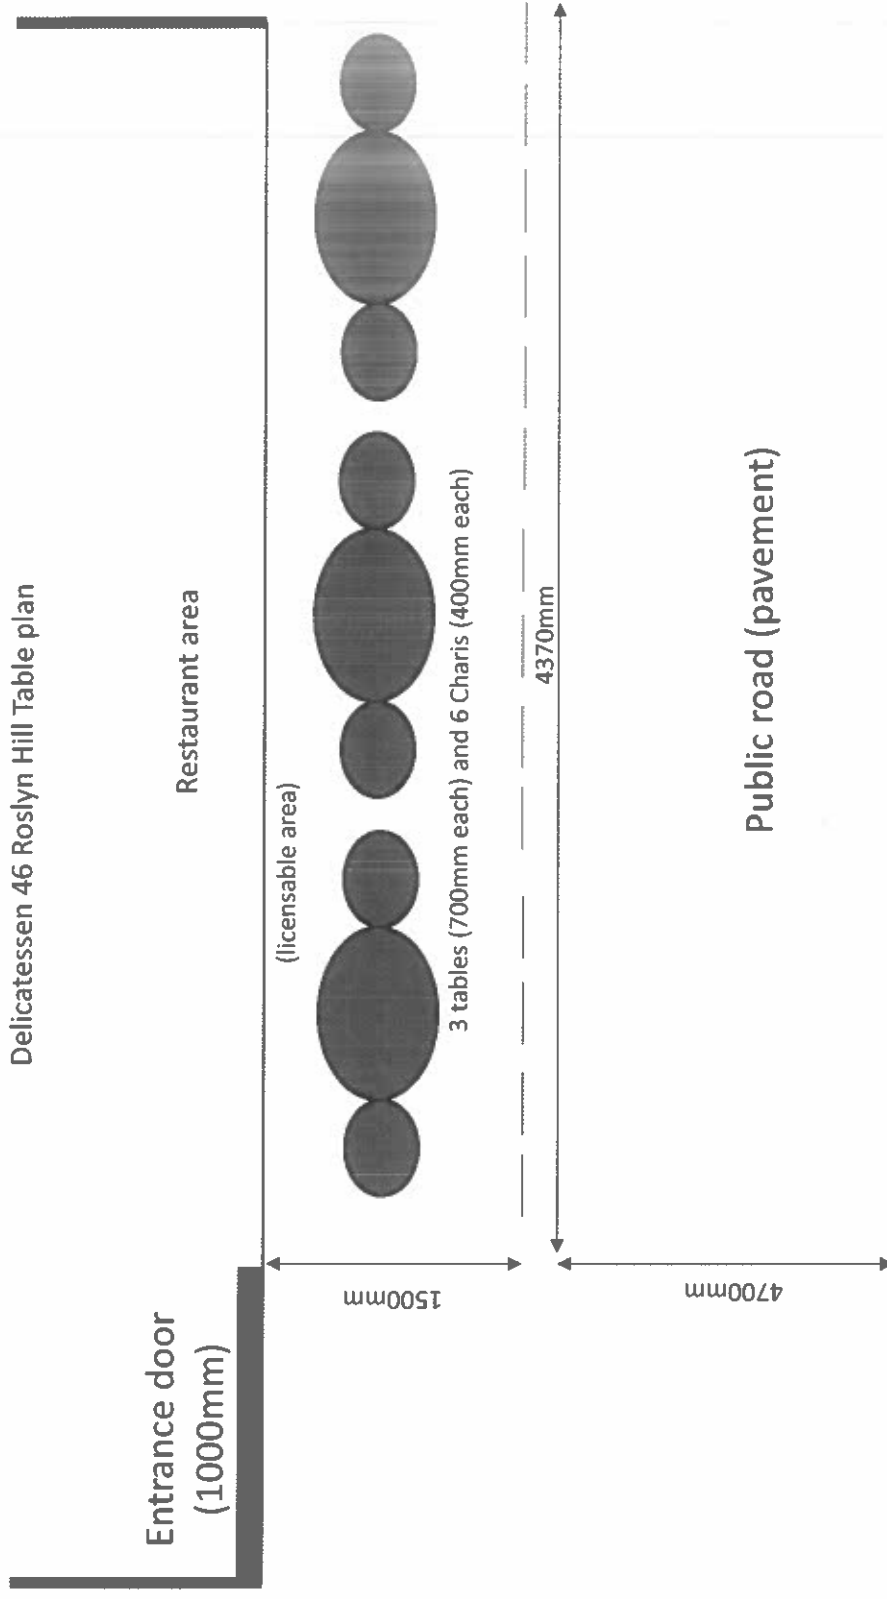

Café Hampstead  
(48 Roslyn Hill)

Delicatessen 46 Roslyn Hill Table plan

Ronis  
(44 Roslyn Hill)

Entrance door  
(1000mm)

Restaurant area

(licensable area)

3 tables (700mm each) and 6 Chairs (400mm each)

1500mm

4370mm

4700mm

Public road (pavement)

Road (Roslyn Hill)