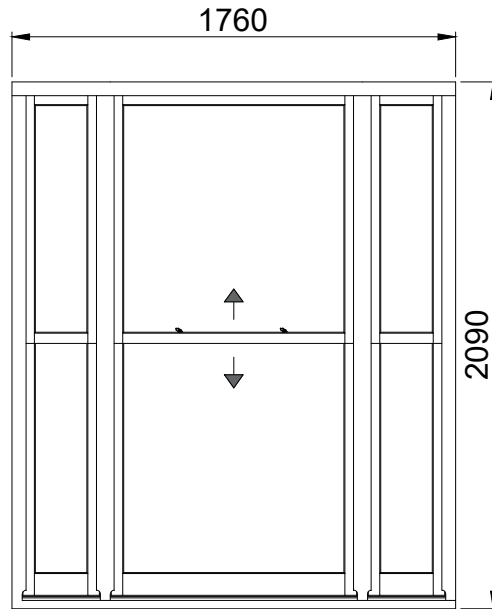

W1-Kitchen

W2-Living

W3-Bedroom

W4-Bed 2

PROJECT:
N.2 Pied Bull Court, Galen Place, London WC1 A2JR

System: Spiral Balanced sash windows
 Timber: Finger-jointed Pine / Hardwood sill
 In&Out Finish: RAL - 9016 White