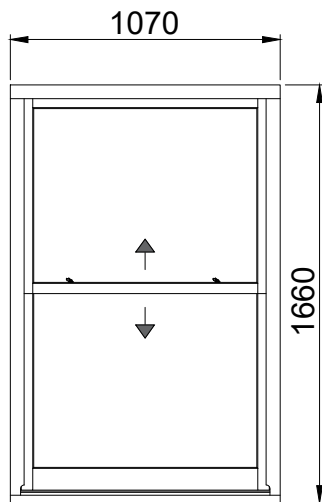

W1-Kitchen

W2-Living

W3-Bedroom

W4-Bed 2

PROJECT:
N.2 Pied Bull Court, Galen Place, London WC1 A2JR

System: Spiral Balanced sash windows
 Timber: Finger-jointed Pine / Hardwood sill
 In&Out Finish: RAL - 9016 White