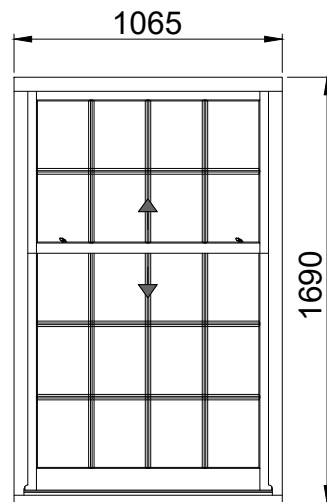

W1-Kitchen

W2-Living

W3-Bedroom

W4-Bed 2

PROJECT:
N.2 Pied Bull Court, Galen Place, London WC1 A2JR

System: Spiral Balanced sash windows
 Timber: Finger-jointed Pine / Hardwood sill
 In&Out Finish: RAL - 9016 White