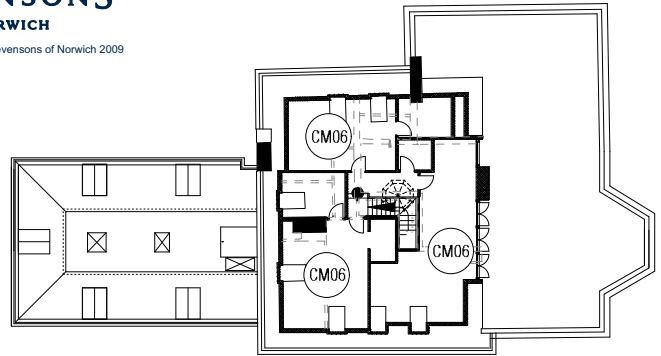

**CM07**  
FIRST FLOOR  
Bedrooms in Roofspace

**CM08**  
SECOND FLOOR  
bedrooms  
En-Suites  
Bathrooms

**CM07**  
LOWER GROUND  
Staff Areas  
Ancillary Areas

Stevensons of Norwich Ltd  
National Trust Cornice  
Hatchlands Park, 1750s  
Product Code: EG 01

**CM08**  
SECOND FLOOR  
En-suites in Roofspace  
Bathrooms

**CM08**  
GROND FLOOR

SECOND FLOOR PLAN

FIRST FLOOR PLAN

1950s above window head level only

GROUND FLOOR PLAN

LOWER GROUND FLOOR PLAN