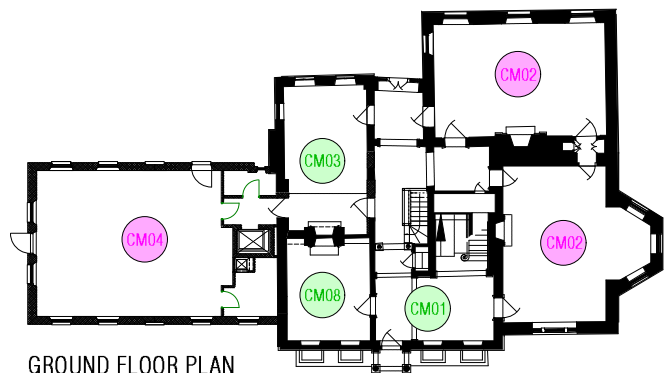

**CM07**  
FIRST FLOOR  
Bedrooms in Roofspace

**CM08**  
SECOND FLOOR  
bedrooms  
En-Suites  
Bathrooms

**CM07**  
LOWER GROUND  
Staff Areas  
Ancillary Areas

Stevensons of Norwich Ltd  
National Trust Cornice  
Hatchlands Park, 1750s  
Product Code: EG 01

**CM08**  
SECOND FLOOR  
En-suites in Roofspace  
Bathrooms

**CM08**  
GROND FLOOR

SECOND FLOOR PLAN

FIRST FLOOR PLAN

1950s above window head level only

GROUND FLOOR PLAN

LOWER GROUND FLOOR PLAN

## PLANNING

FOR 1:1 CORNICE DETAILS PLEASE REFER TO  
SUBMITTED DRAWINGS HH-820 AND 824

Project HEATH HOUSE, NORTH END WAY, HAMPSTEAD, NW3 7ET		
Drawing INTERIOR ARCHITECTURAL DETAILS: CORNICES: VISUAL GUIDE		
Drawing No. HH-PL03	Scale 1:10 / PLANS NTS	Date 10.08.2018