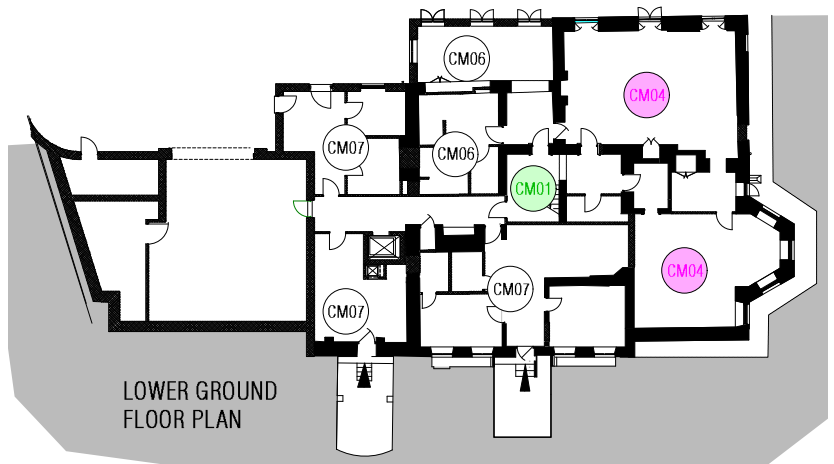

**CM08**  
SECOND FLOOR  
En-suites in Roofspace  
Bathrooms

**CM08**  
GROND FLOOR

SECOND FLOOR PLAN

FIRST FLOOR PLAN

1950s above window head level only

GROUND FLOOR PLAN

LOWER GROUND FLOOR PLAN

## PLANNING

FOR 1:1 CORNICE DETAILS PLEASE REFER TO  
SUBMITTED DRAWINGS HH-820 AND 824

Project HEATH HOUSE, NORTH END WAY, HAMPSTEAD, NW3 7ET		
Drawing INTERIOR ARCHITECTURAL DETAILS: CORNICES: VISUAL GUIDE		
Drawing No. HH-PL03	Scale 1:10 / PLANS NTS	Date 10.08.2018