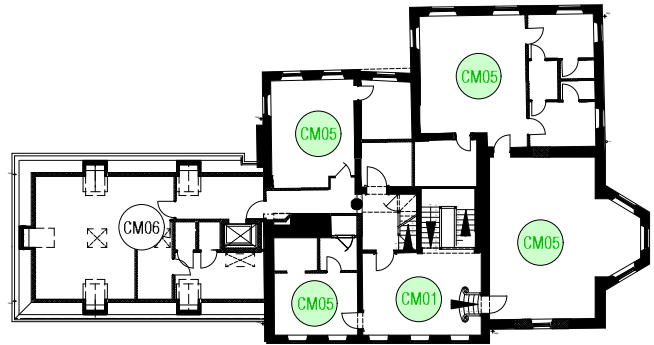

**CM07**  
FIRST FLOOR  
Bedrooms in Roofspace

**CM08**  
SECOND FLOOR  
bedrooms  
En-Suites  
Bathrooms

**CM07**  
LOWER GROUND  
Staff Areas  
Ancillary Areas

Stevensons of Norwich Ltd  
National Trust Cornice  
Hatchlands Park, 1750s  
Product Code: EG 01

**CM08**  
SECOND FLOOR  
En-suites in Roofspace  
Bathrooms

**CM08**  
GROND FLOOR

SECOND FLOOR PLAN

FIRST FLOOR PLAN

1950s above window head level only

GROUND FLOOR PLAN

LOWER GROUND FLOOR PLAN

## PLANNING

FOR 1:1 CORNICE DETAILS PLEASE REFER TO  
SUBMITTED DRAWINGS HH-820 AND 824

Project HEATH HOUSE, NORTH END WAY, HAMPSTEAD, NW3 7ET		
Drawing INTERIOR ARCHITECTURAL DETAILS: CORNICES: VISUAL GUIDE		
Drawing No. HH-PL03	Scale 1:10 / PLANS NTS	Date 10.08.2018