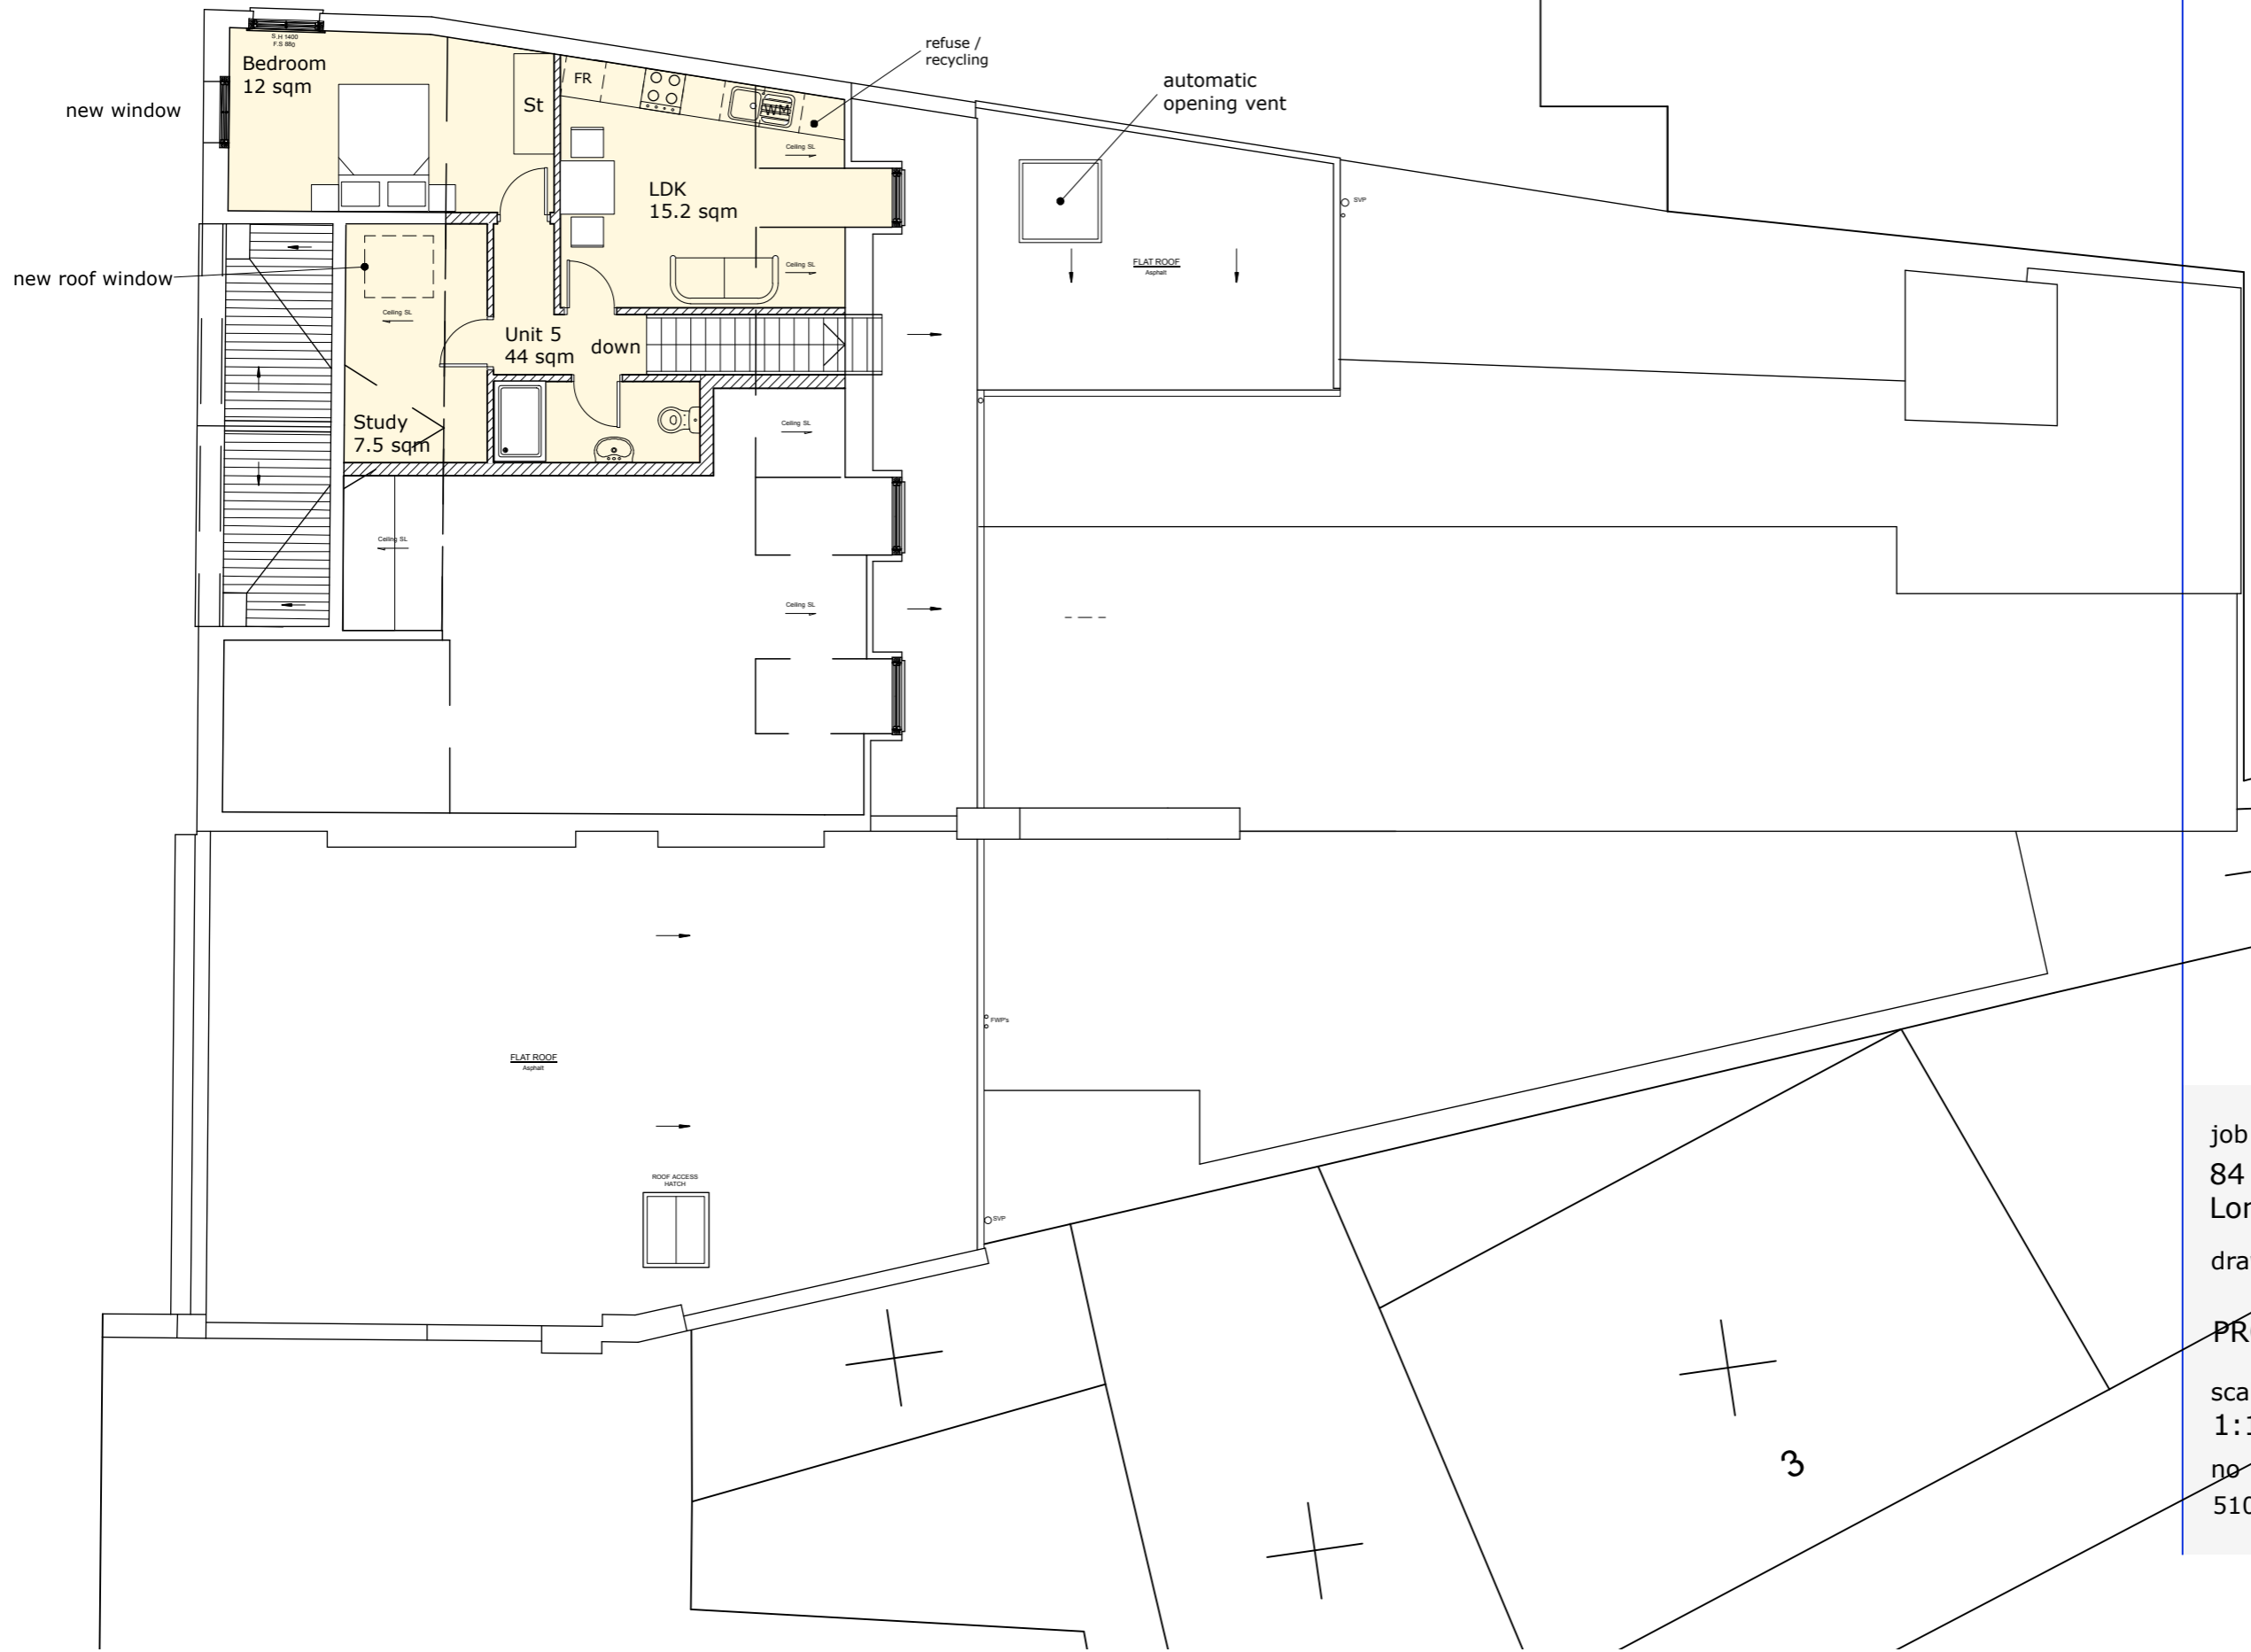

— = existing

▨ = proposed

job  
84 Kilburn High Road  
London, NW6 4HS

drawing  
**PROPOSED FOURTH FLOOR**

scale	date
1:100 @ A3	01.06.18
no	rev
510.100.84.PA.12	/