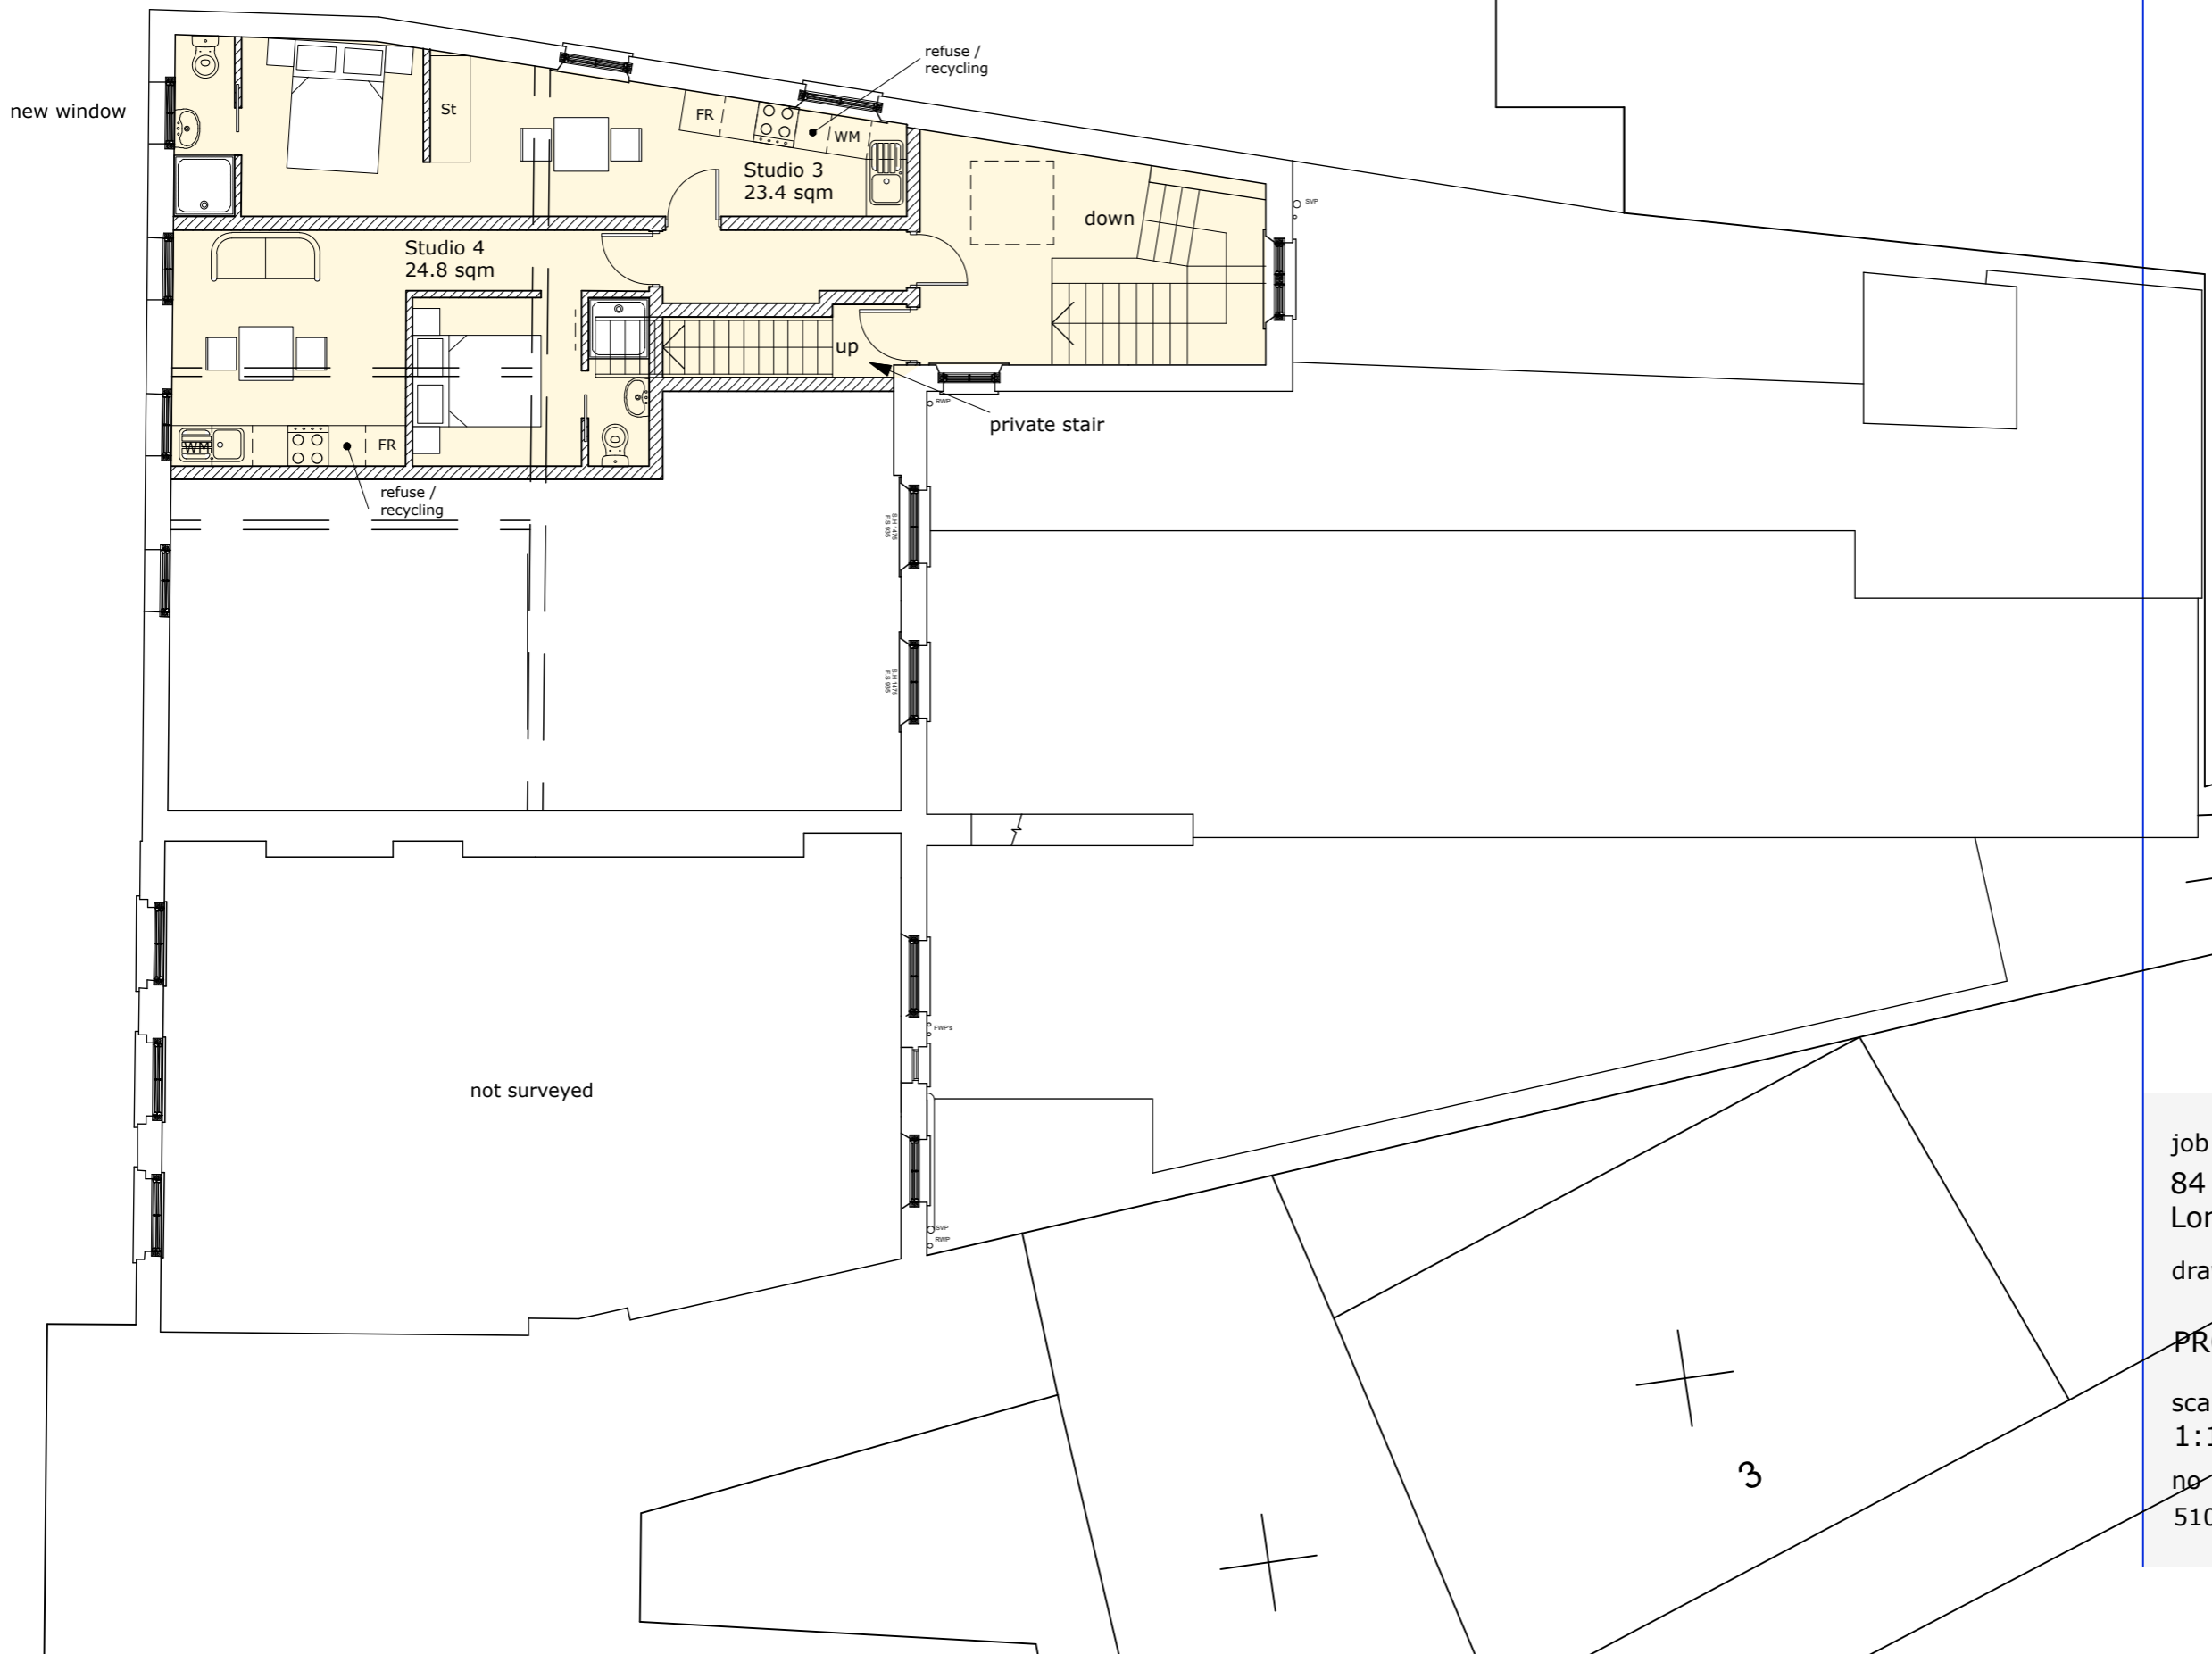

— = existing
▨ = proposed

job
84 Kilburn High Road
London, NW6 4HS

drawing
PROPOSED THIRD FLOOR

scale 1:100 @ A3	date 01.06.18
no 510.100.84.PA.11	rev /

3