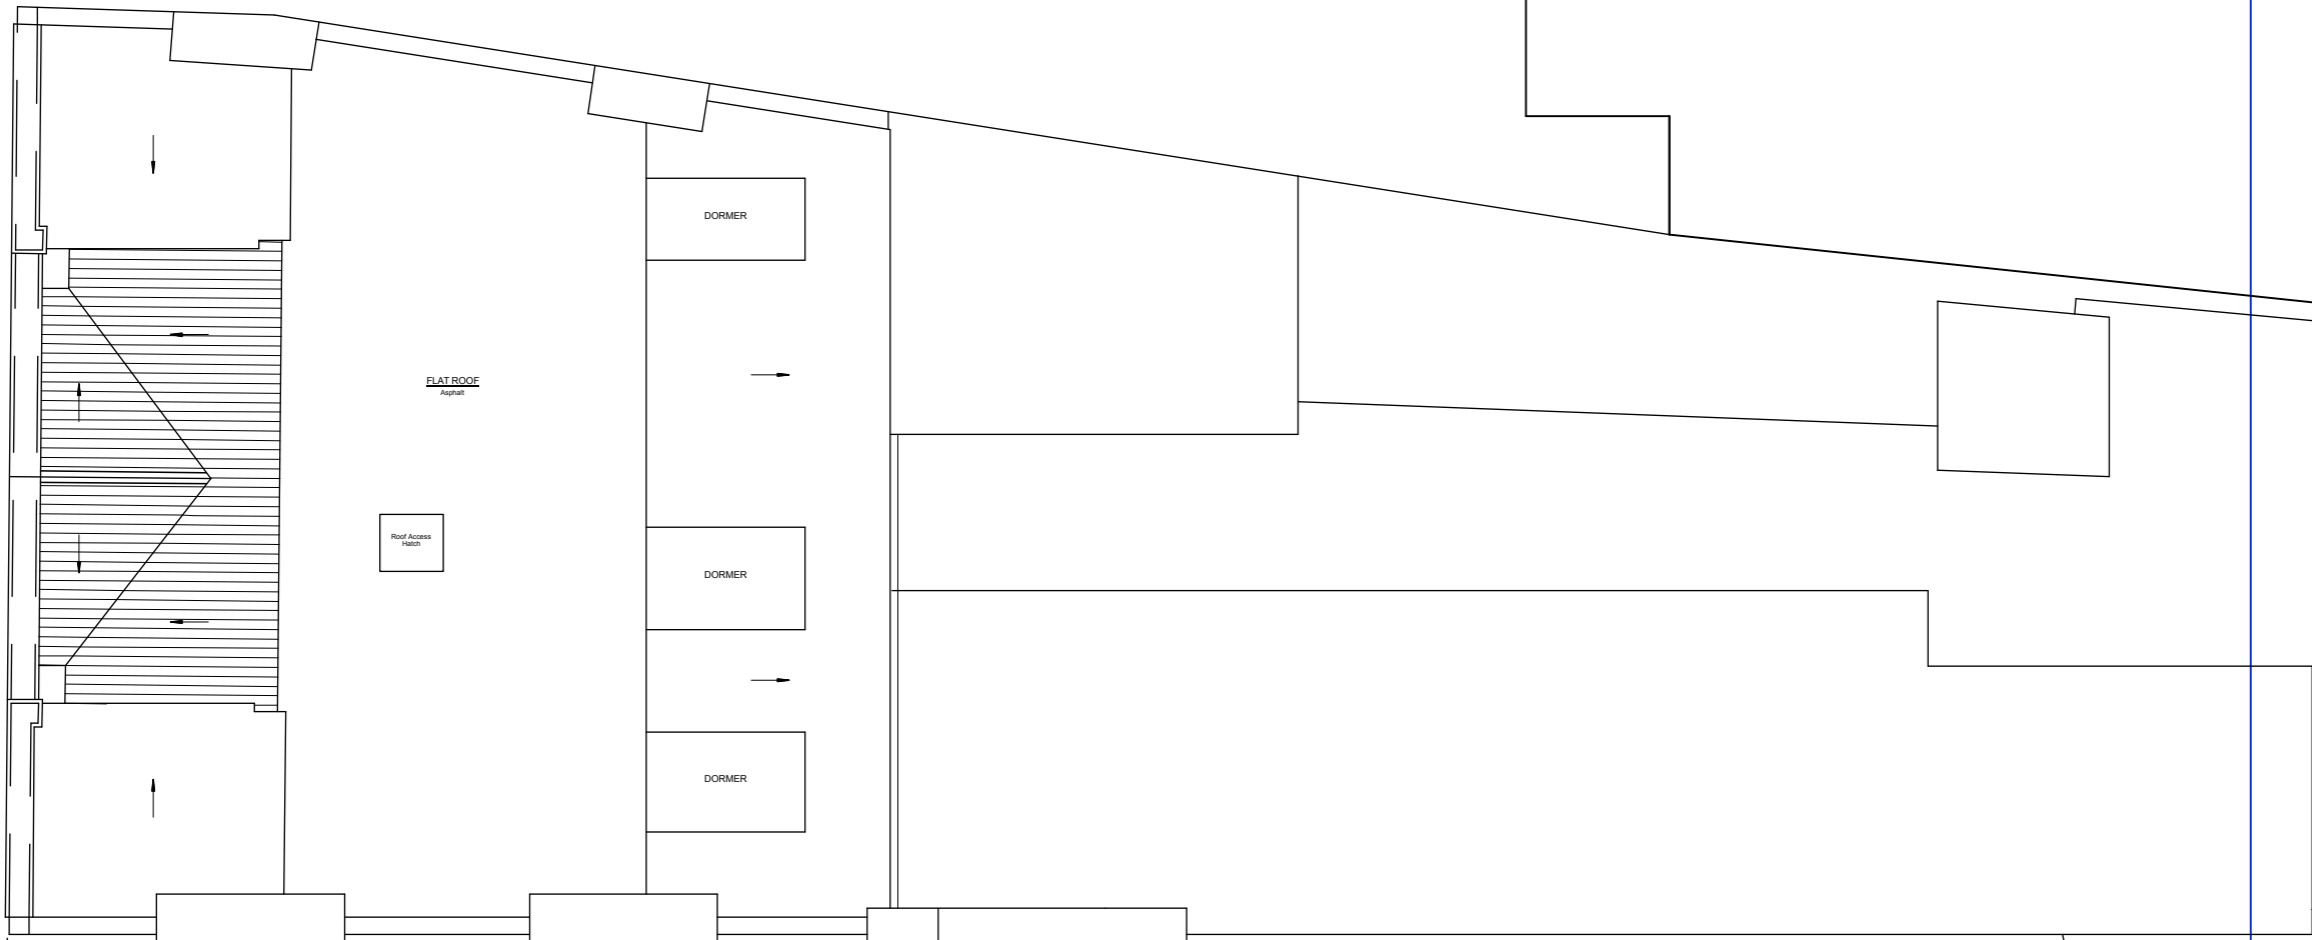

0m 1m 2m 3m 4m 5m

job
84 Kilburn High Road
London, NW6 4HS
drawing
EXISTING ROOF PLAN
scale
1:100 @ A3
no
510.100.84.PA.07
date
01.06.18
rev
/

3