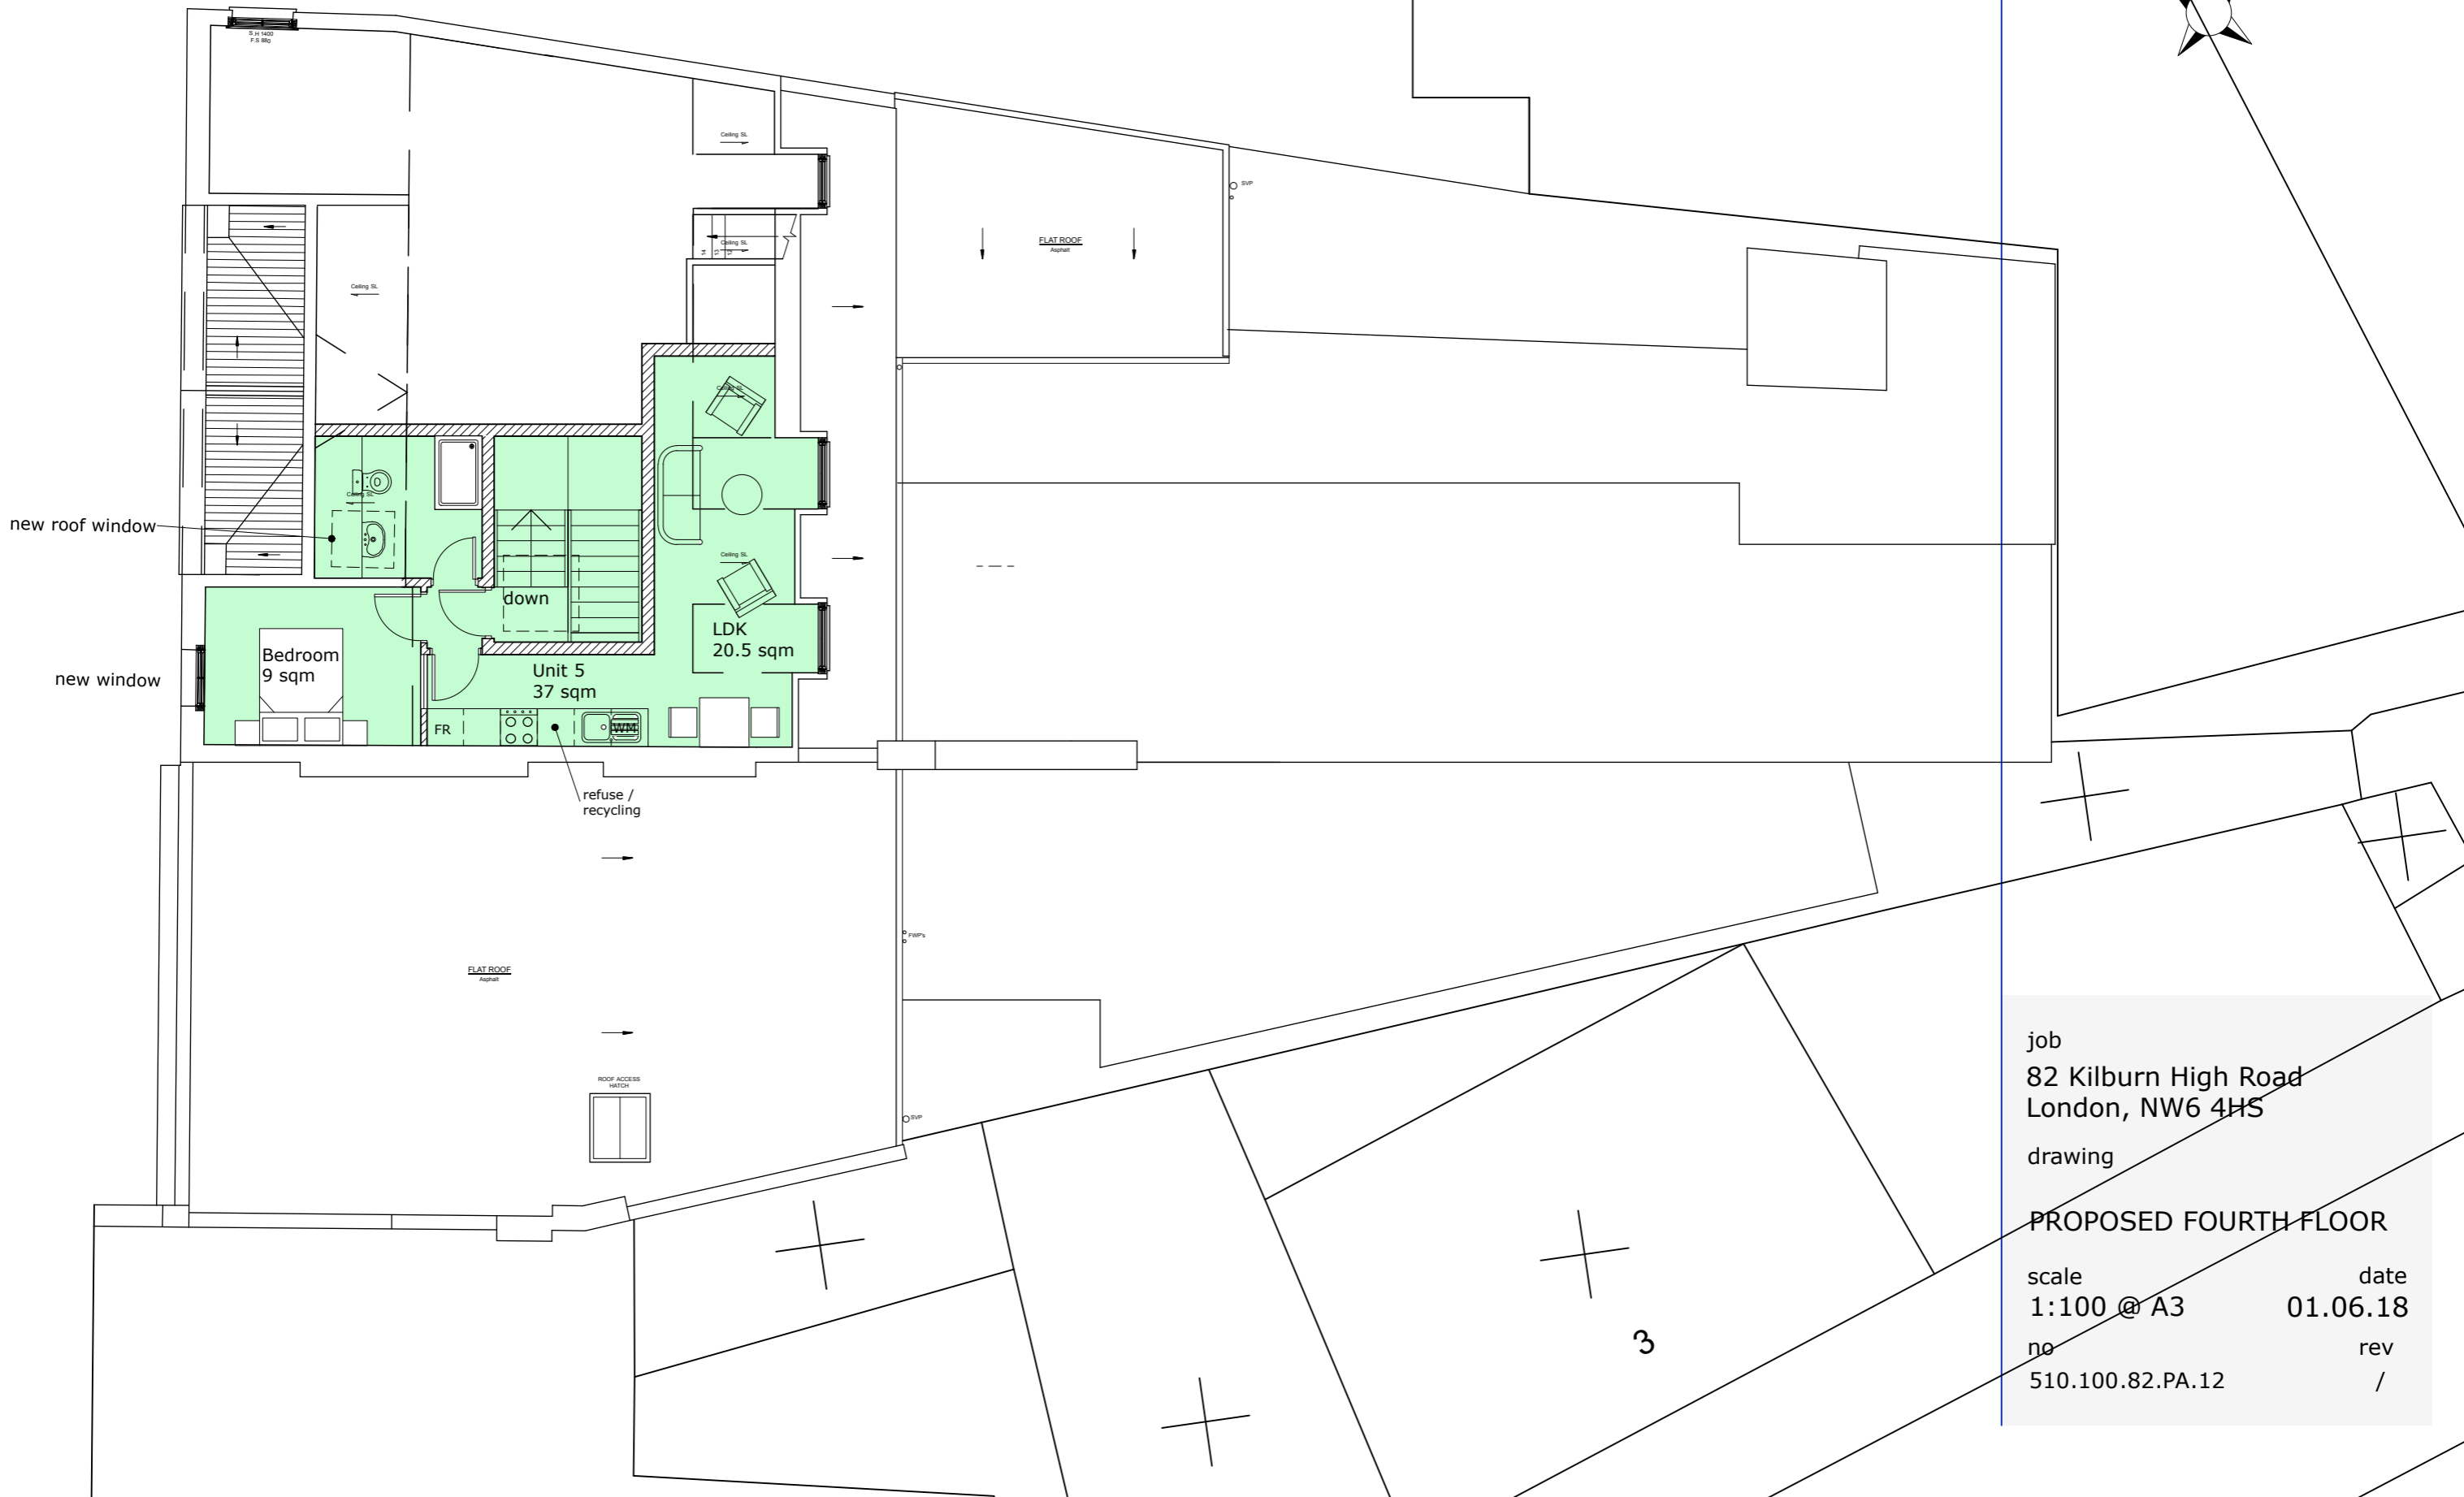

0m 1m 2m 3m 4m 5m

job
 82 Kilburn High Road
 London, NW6 4HS

drawing
PROPOSED FOURTH FLOOR

scale	date
1:100 @ A3	01.06.18
no	rev
510.100.82.PA.12	/

3