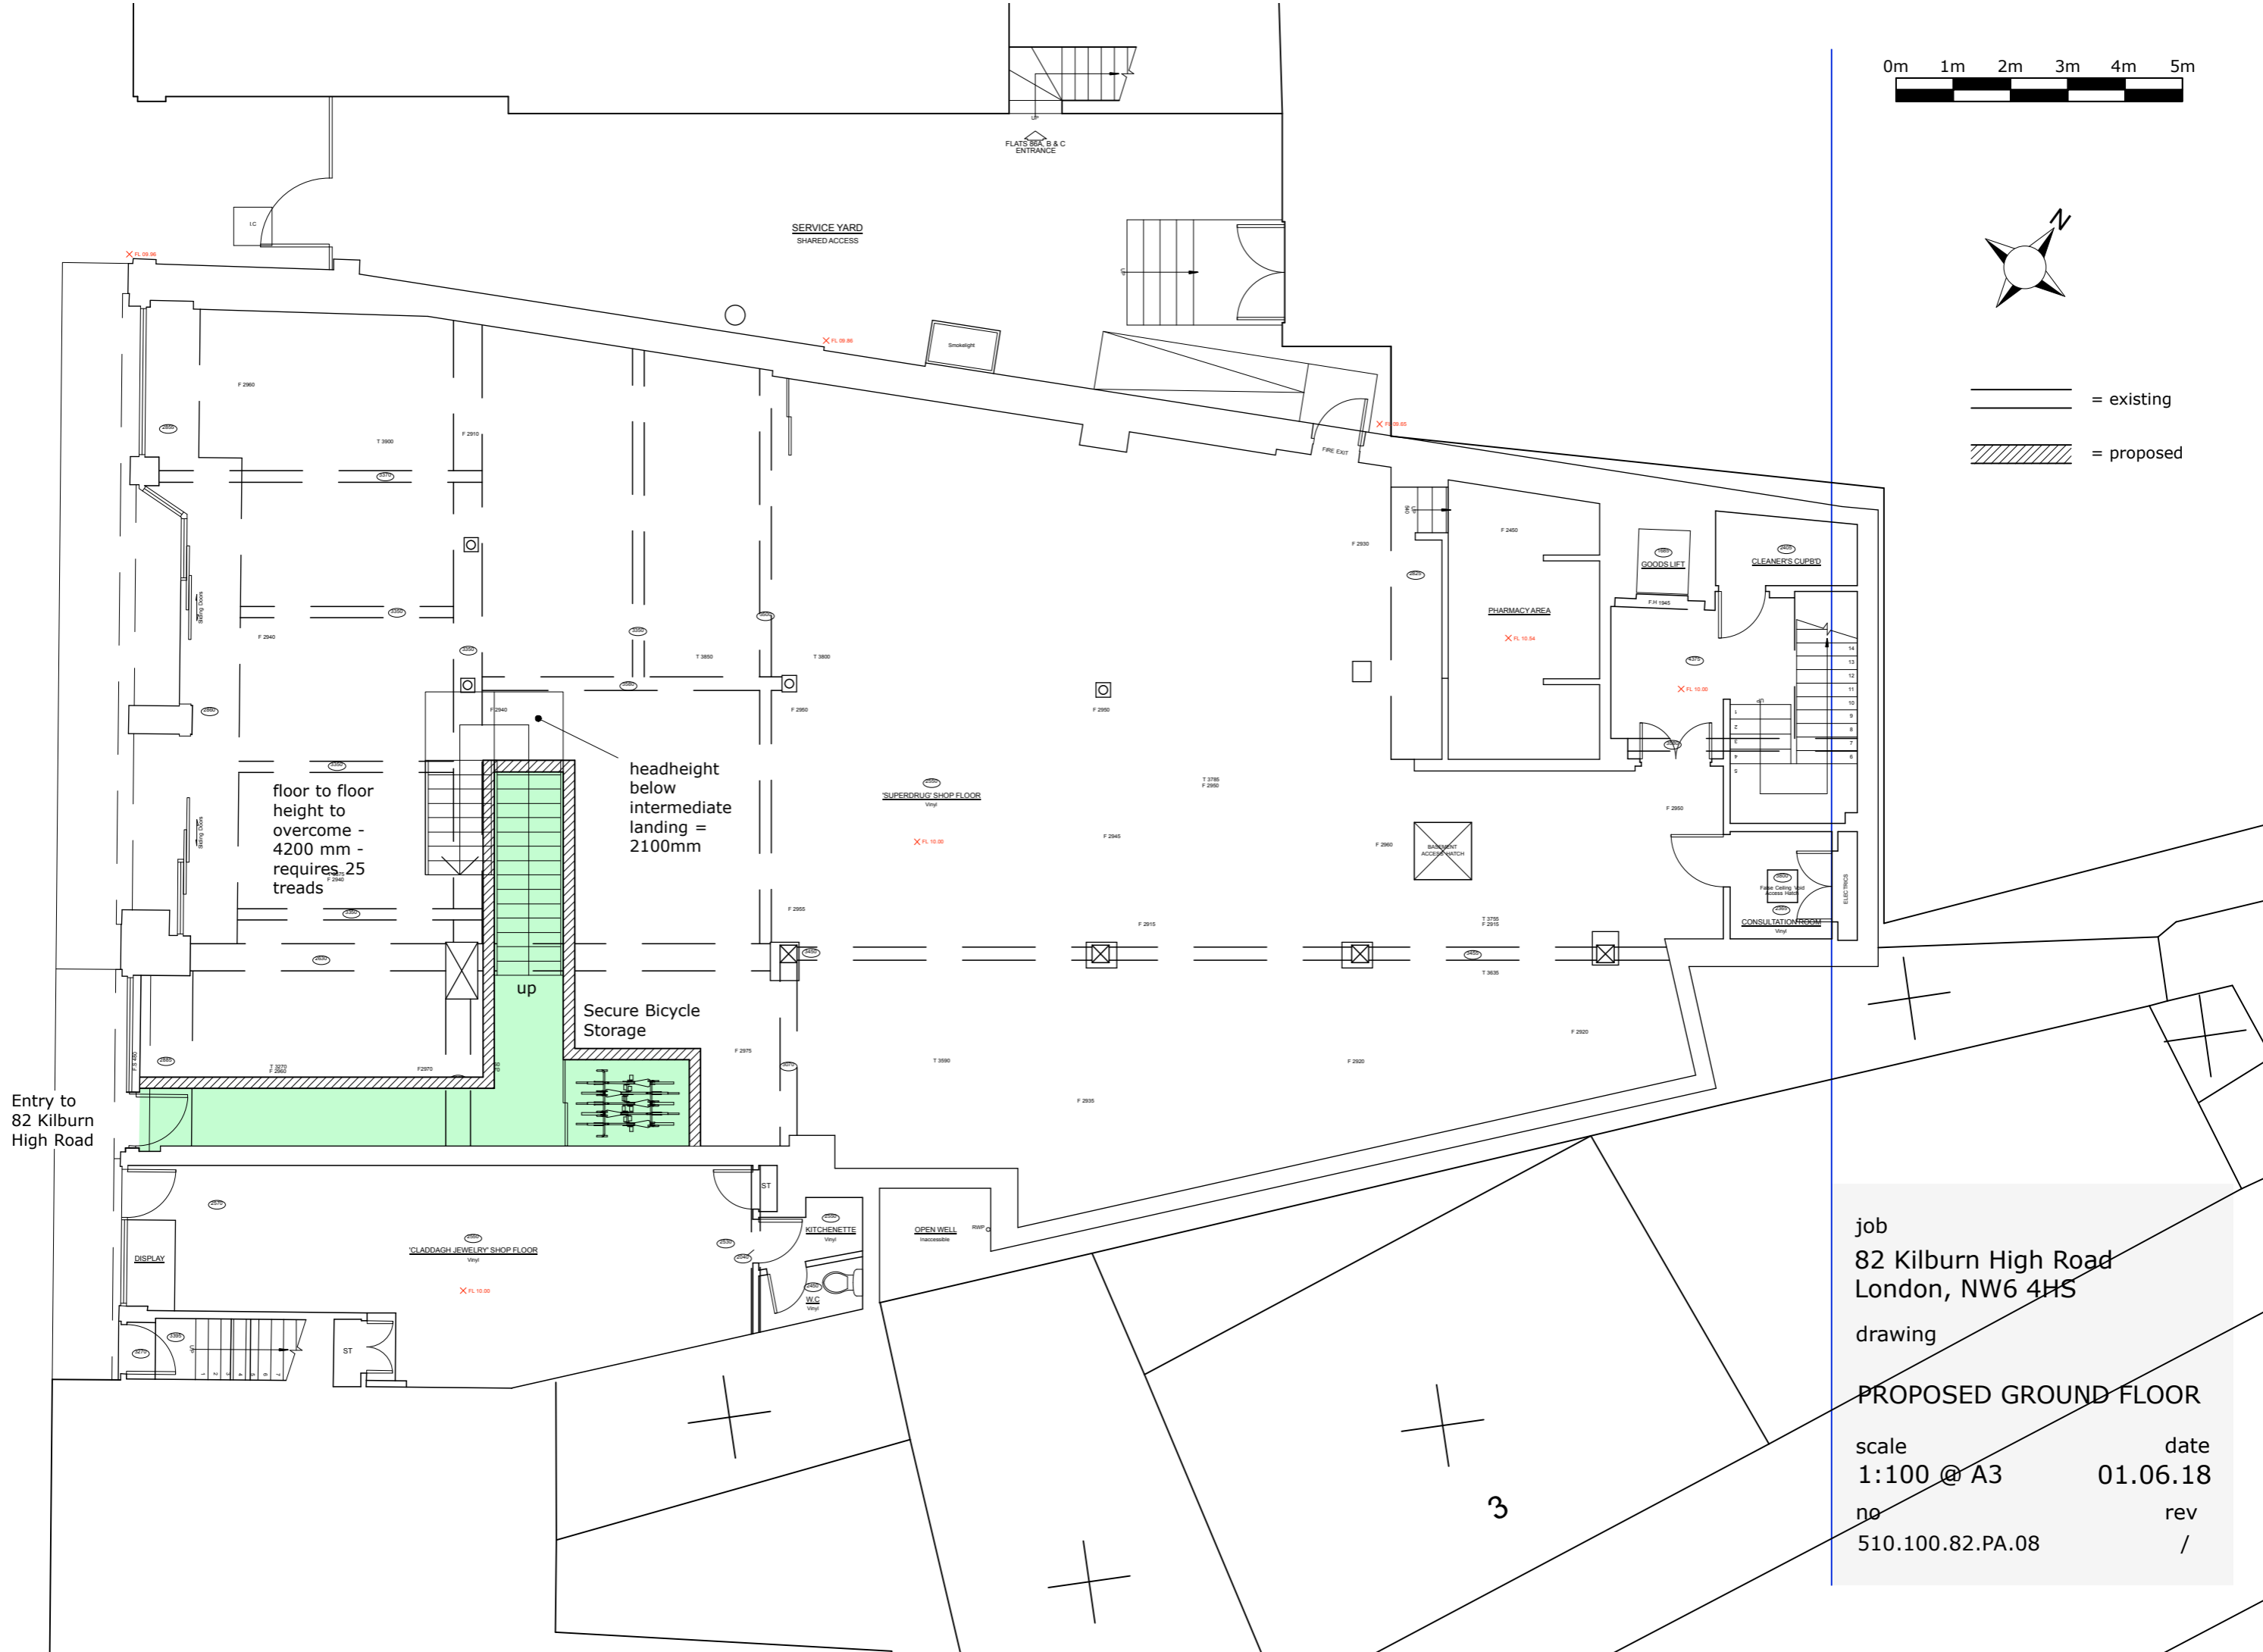

— = existing
 // = proposed

Entry to 82 Kilburn High Road

job
 82 Kilburn High Road
 London, NW6 4HS
 drawing
PROPOSED GROUND FLOOR
 scale 1:100 @ A3 date 01.06.18
 no 510.100.82.PA.08 rev /