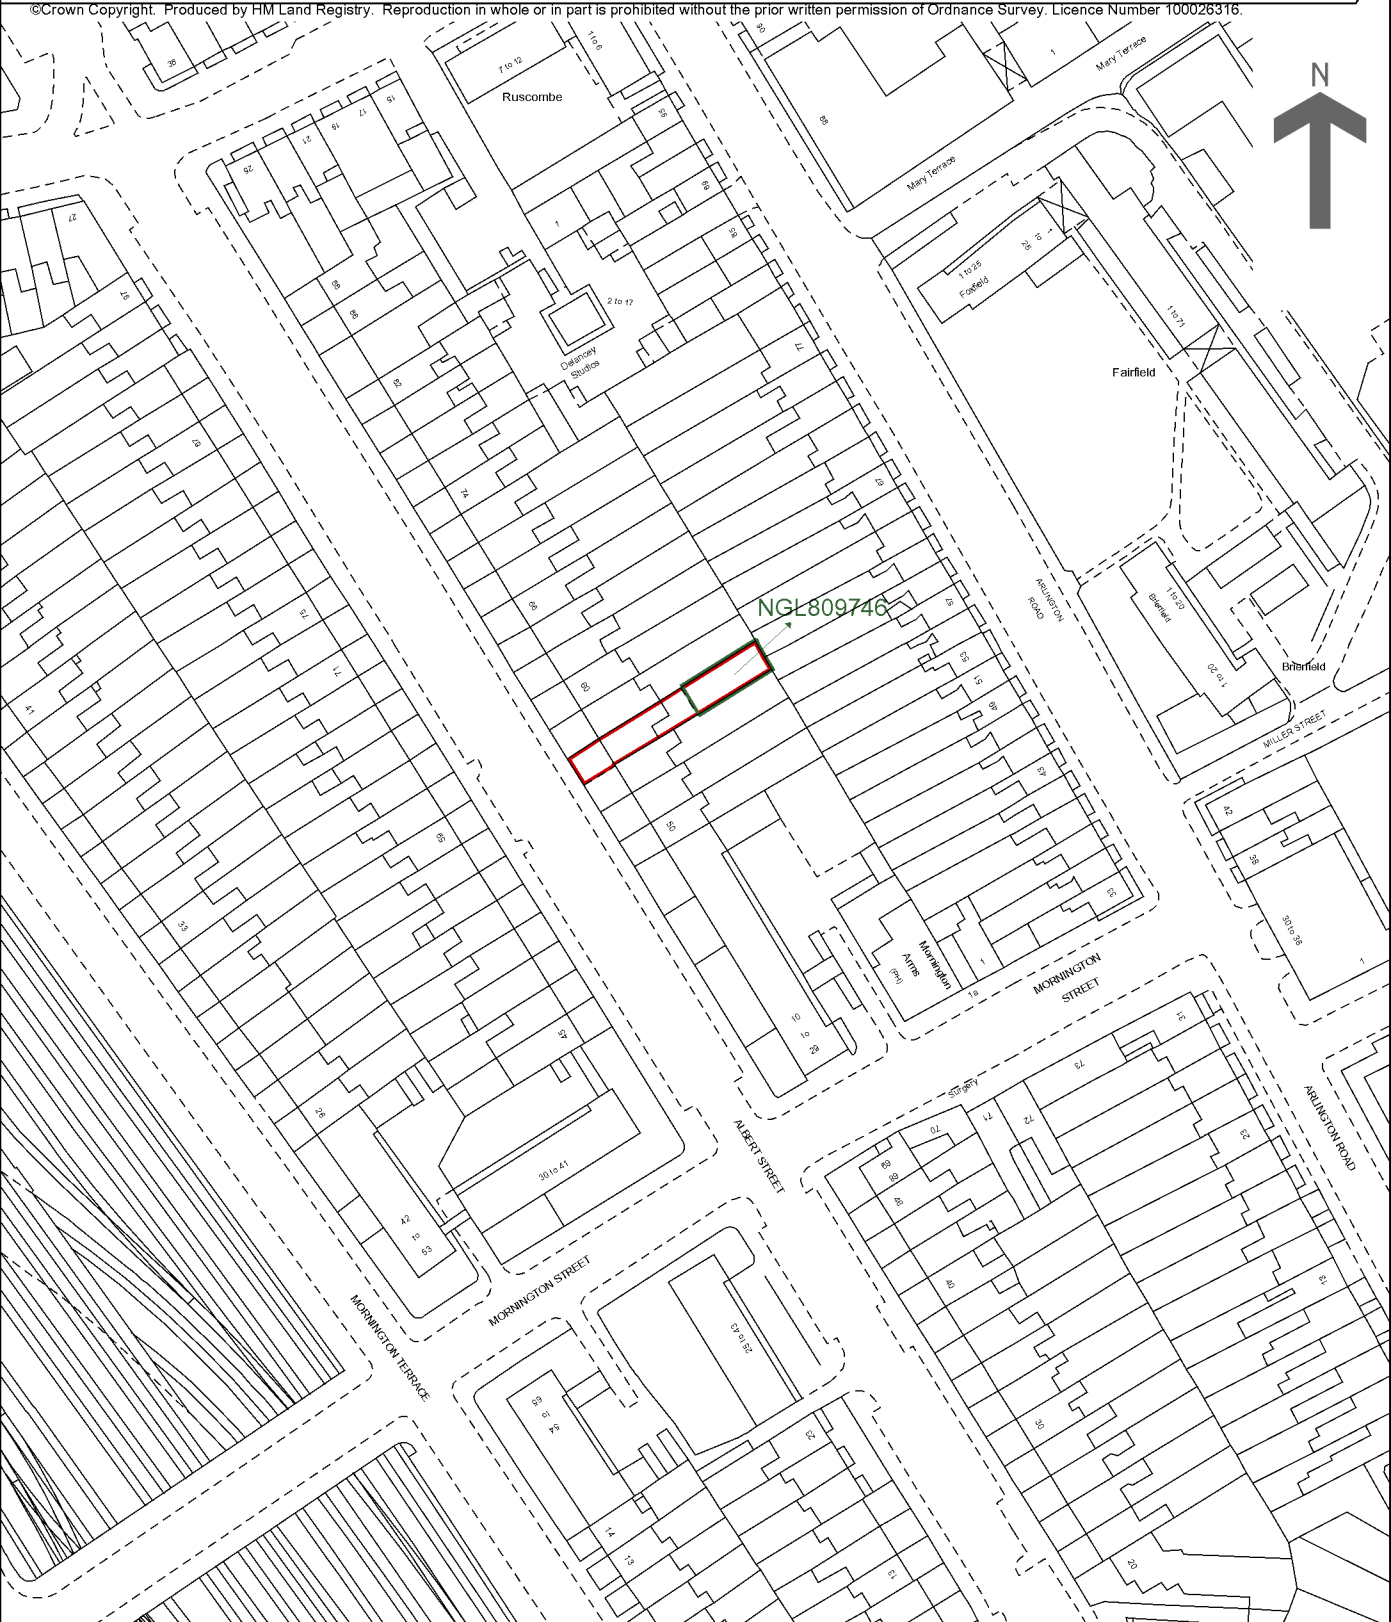

HM Land Registry Current title plan

Title number **324191**
Ordnance Survey map reference **TQ2883SE**
Scale **1:1250**
Administrative area **Camden**

©Crown Copyright. Produced by HM Land Registry. Reproduction in whole or in part is prohibited without the prior written permission of Ordnance Survey. Licence Number 100026316.

This is a print of the view of the title plan obtained from HM Land Registry showing the state of the title plan on 07 September 2018 at 13:42:49. This title plan shows the general position, not the exact line, of the boundaries. It may be subject to distortions in scale. Measurements scaled from this plan may not match measurements between the same points on the ground.