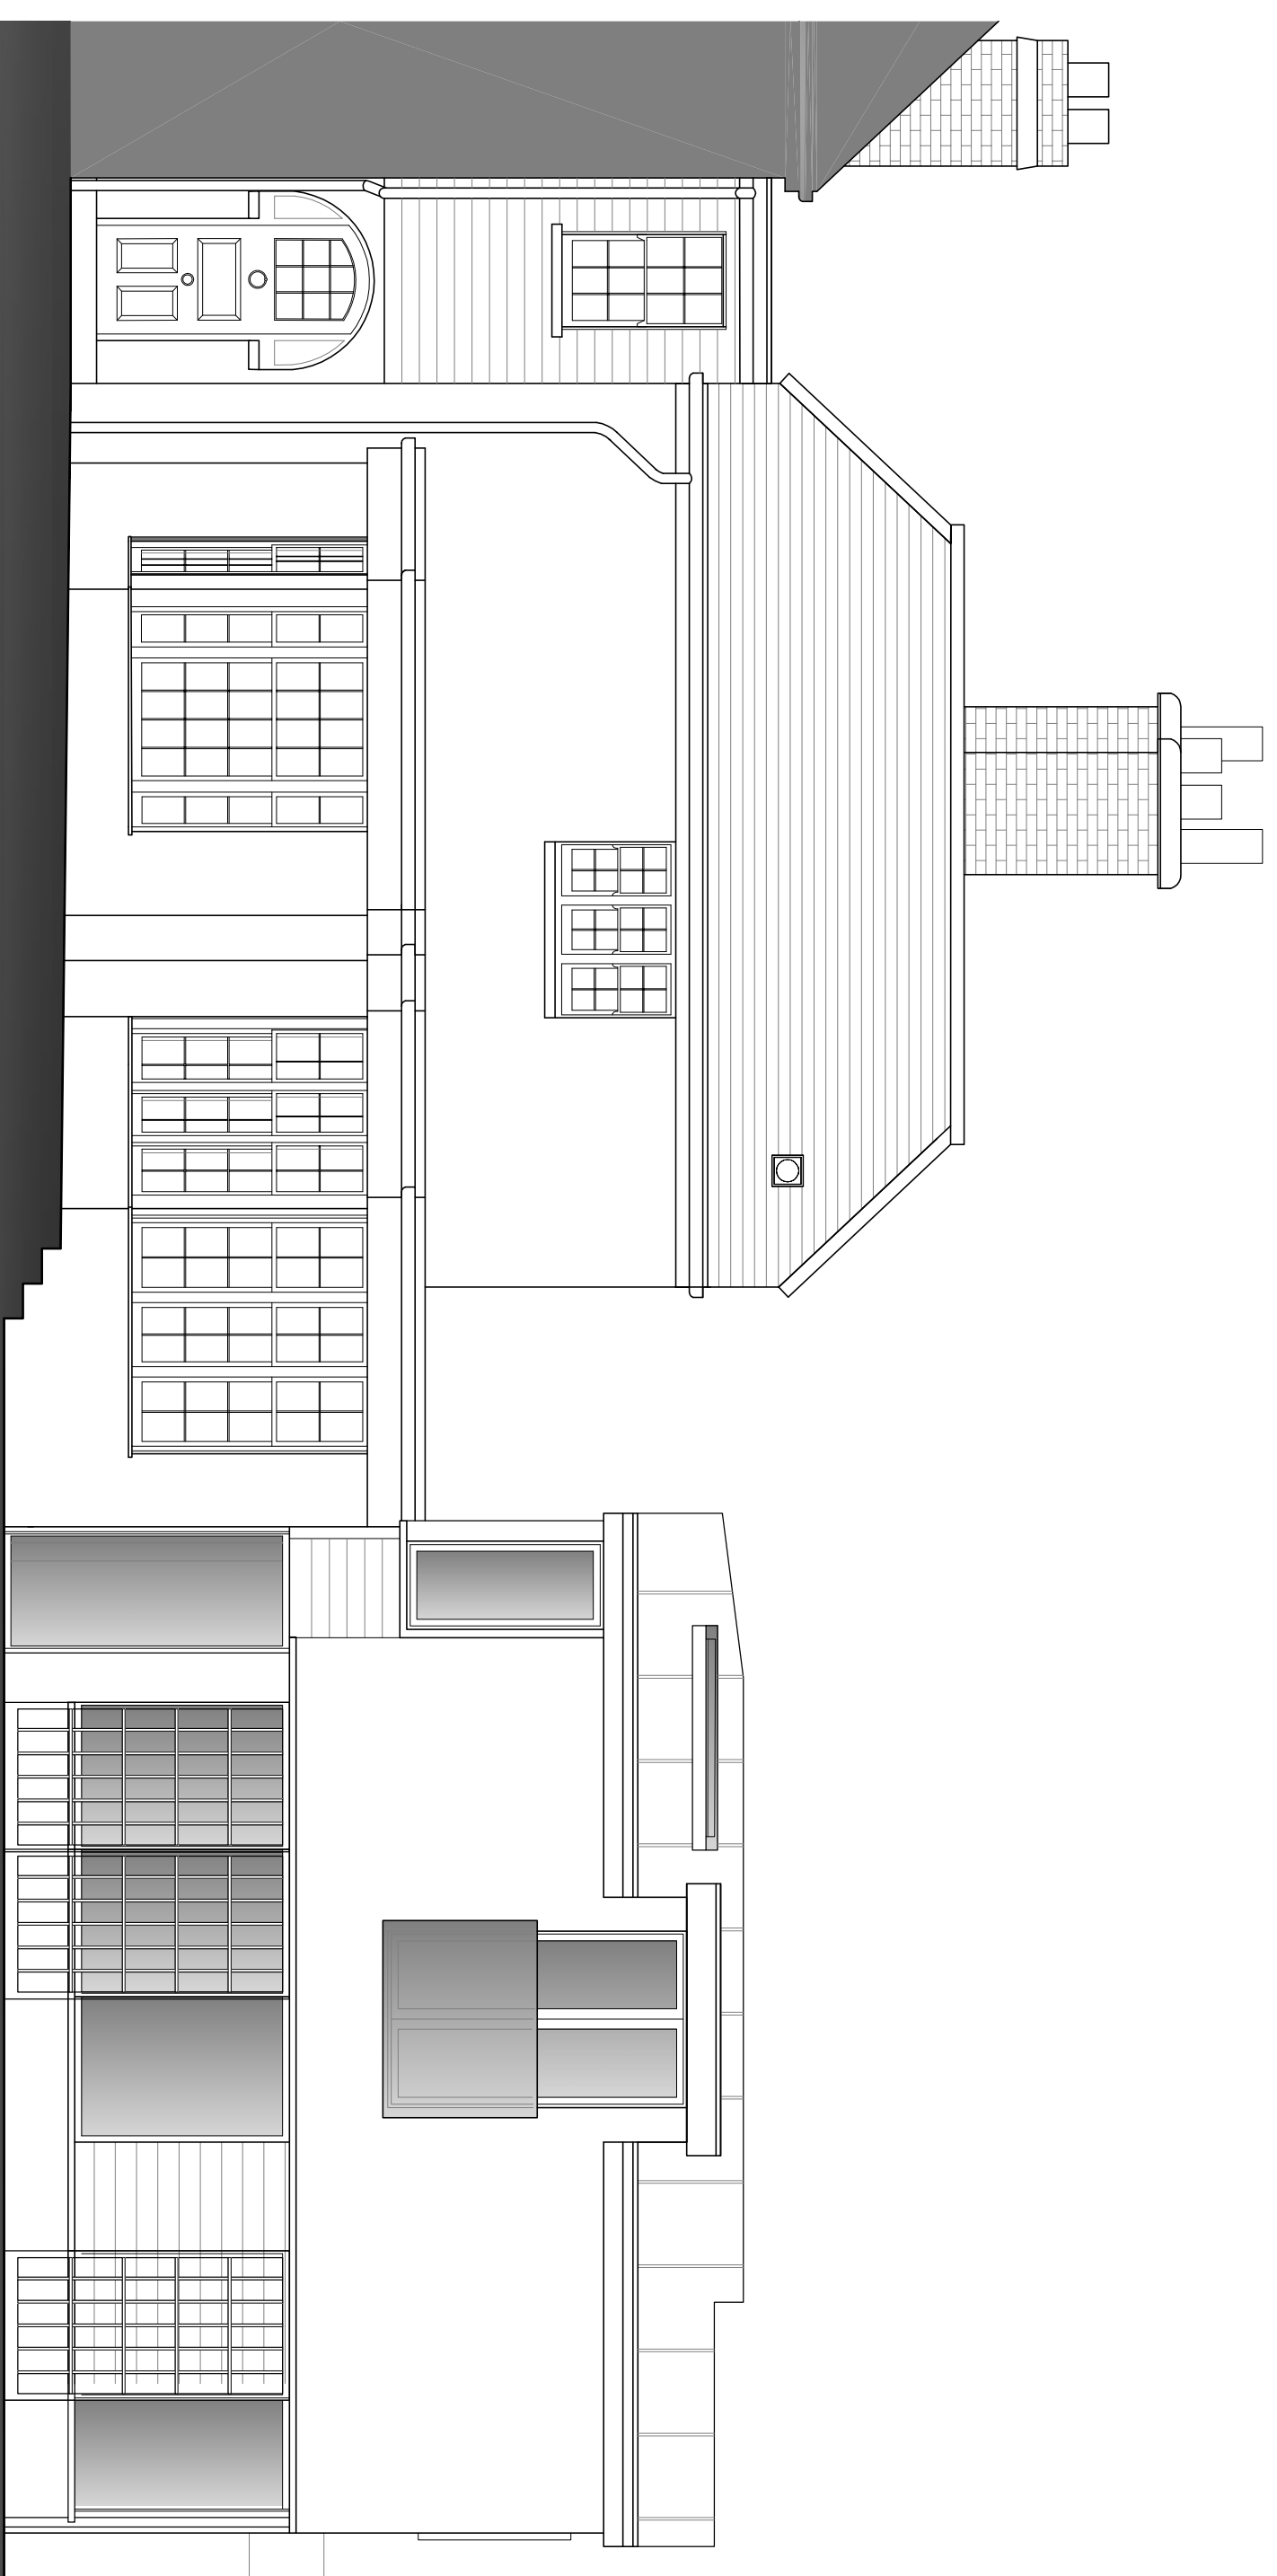

0
1
2
3
4
5
6
7
8
9
10 m
SCALE BAR 1:50

judd. architecture ltd.
architecture - services - interior design

10 Tonbridge Road, Barming, Maidstone, Kent.
ME16 9NH

simon@jas-ltd.com
tel: 01622 726 729

project: **Netley Cottage**
drawing title: **Pr North Elevation**
scale: **1:50**
size: **A3**
date: **June 2018**

drawn:
job ref: **MS 1707**
dwg no.: **PR07**
rev.: **A**

General Notes: Do not scale drawings. Use figured dimensions only. All dimensions to be checked on site with discrepancies reported immediately to the Architect.