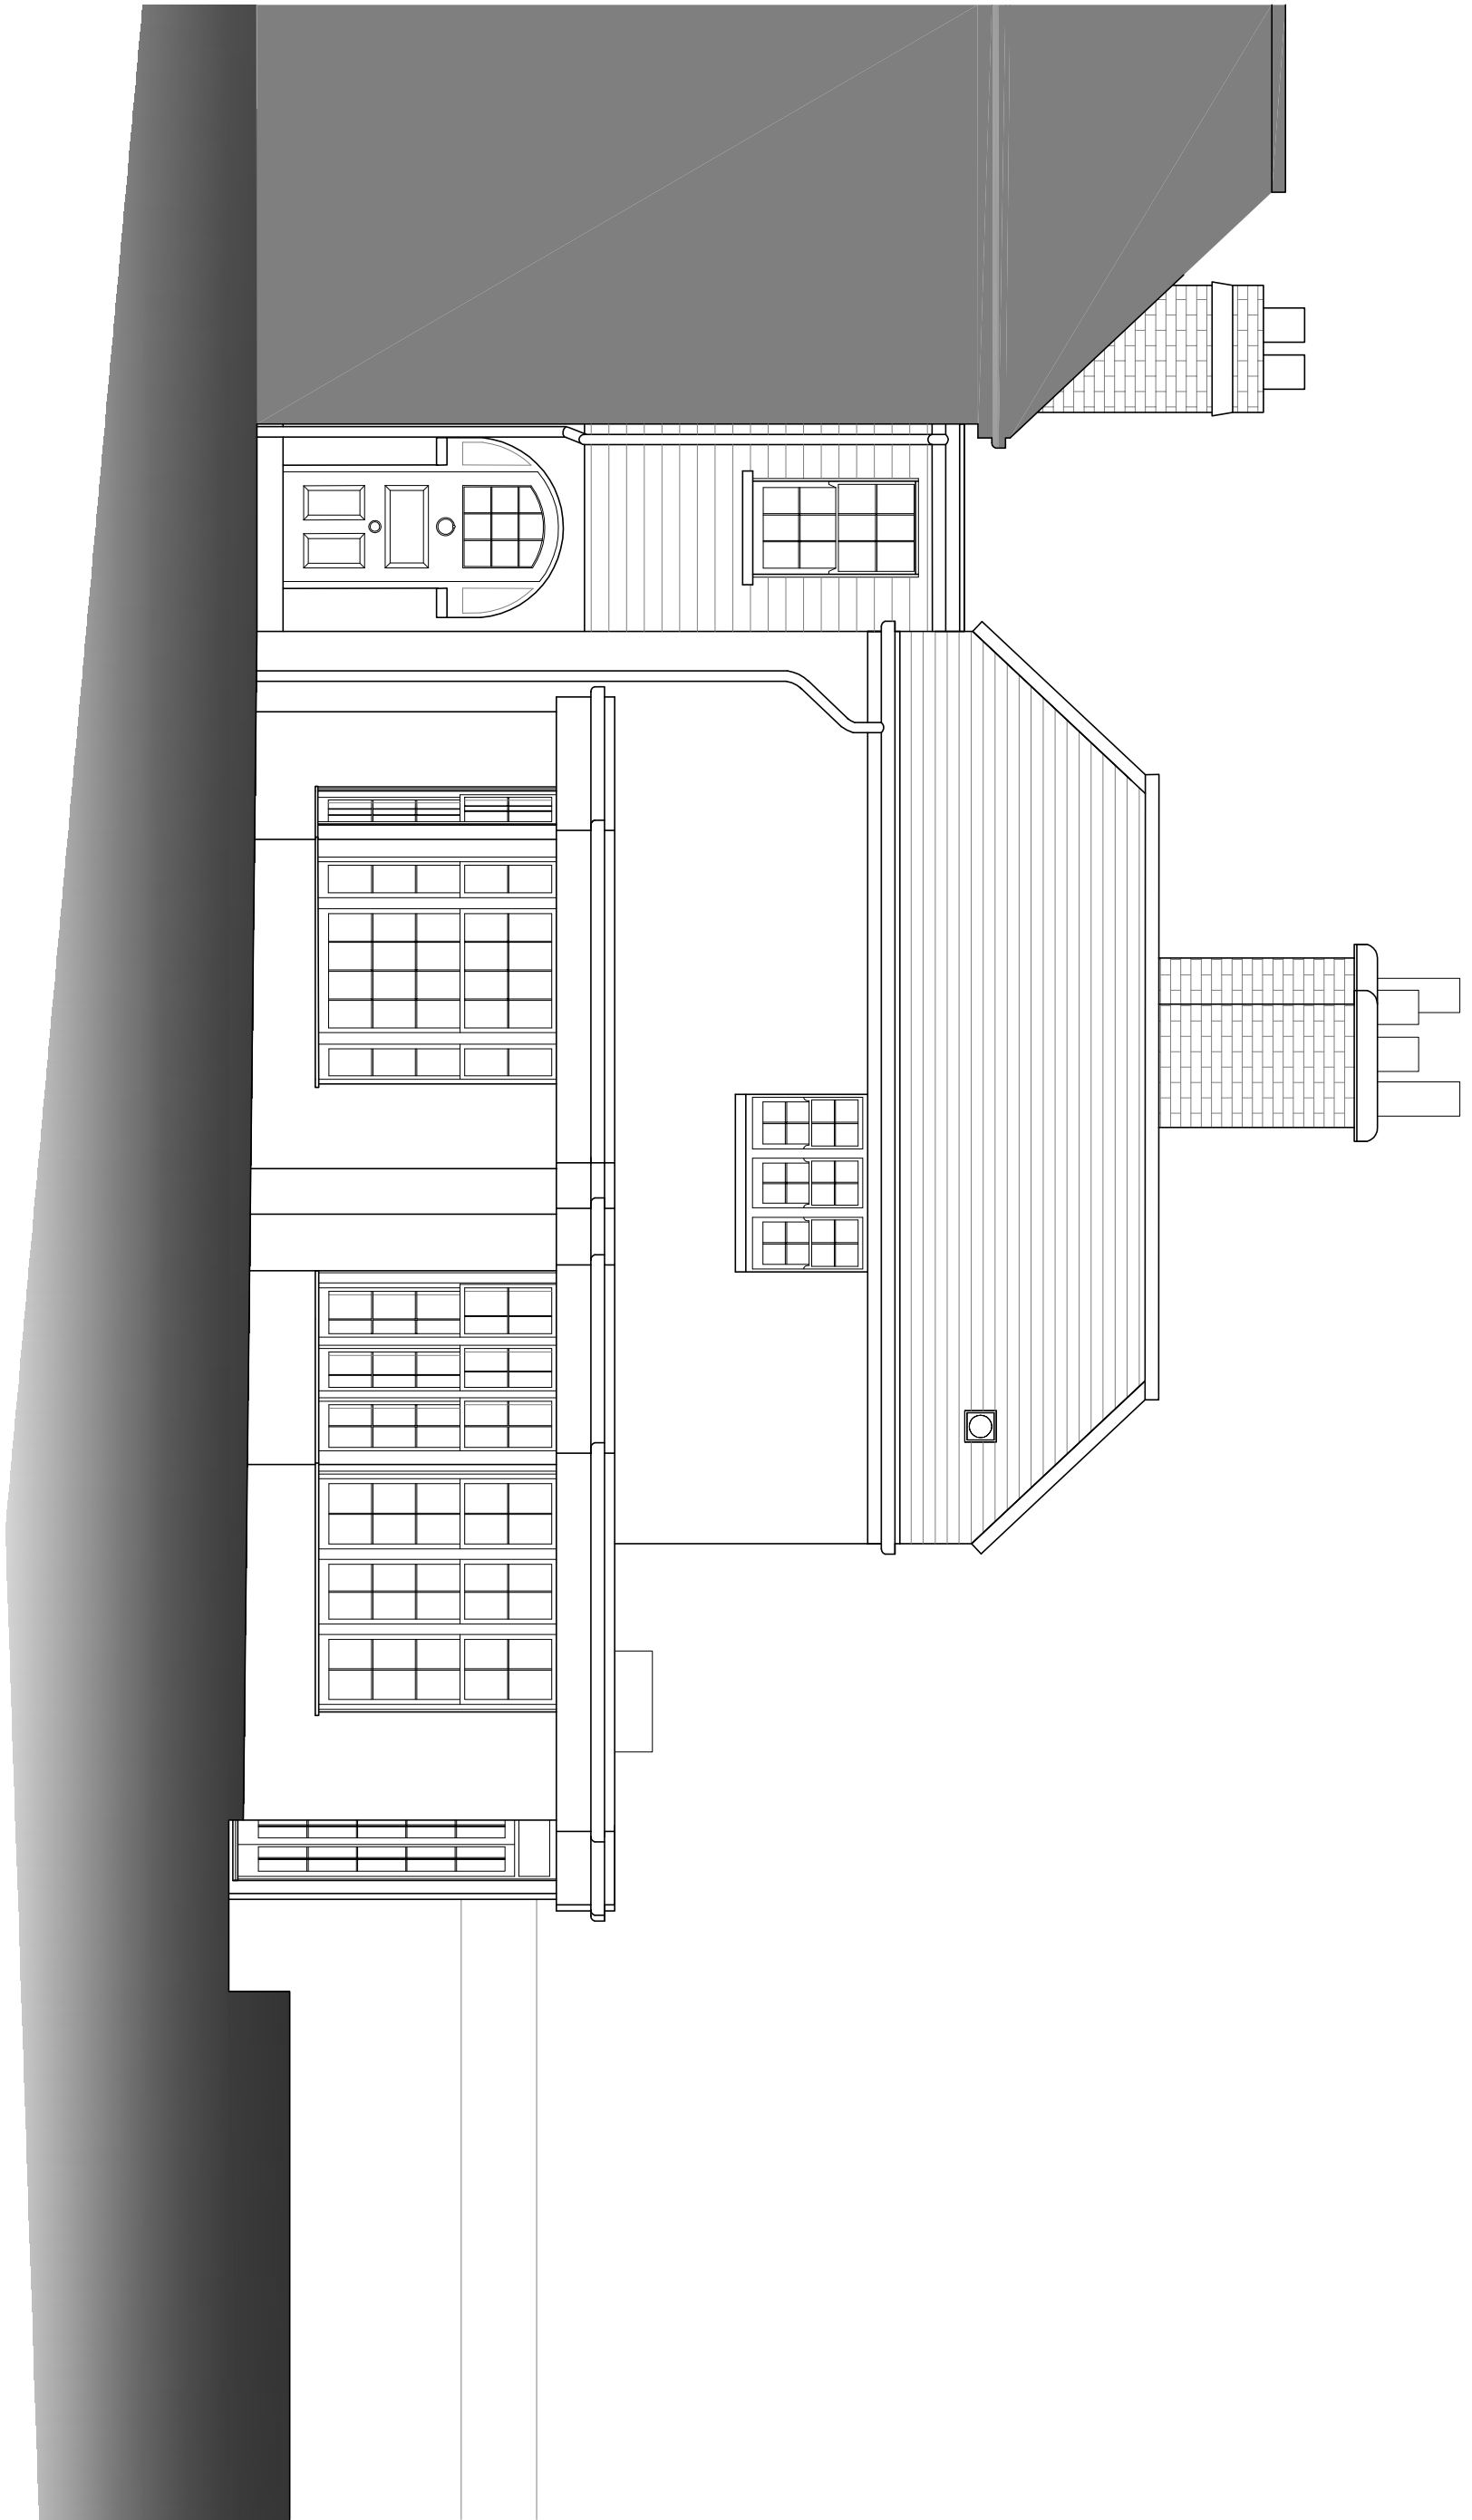

0  
1  
2  
3  
4  
5  
6  
7  
8  
9  
10 m  
SCALE BAR 1:50

**judd.** architecture ltd.  
architecture - services - interior design

10 Tonbridge Road, Barming, Maidstone, Kent.  
ME16 9NH

simon@jas-ltd.com  
tel: 01622 726 729

project: **Netley Cottage**  
drawing title: **Ex North Elevation**  
scale: **1:50**  
size: **A3**  
date: **August 2018**

drawn: **MS**  
job ref: **1707**  
dwg no.: **EX04**  
rev.: **-**

**General Notes:** Do not scale drawings. Use figured dimensions only. All dimensions to be checked on site with discrepancies reported immediately to the Architect.