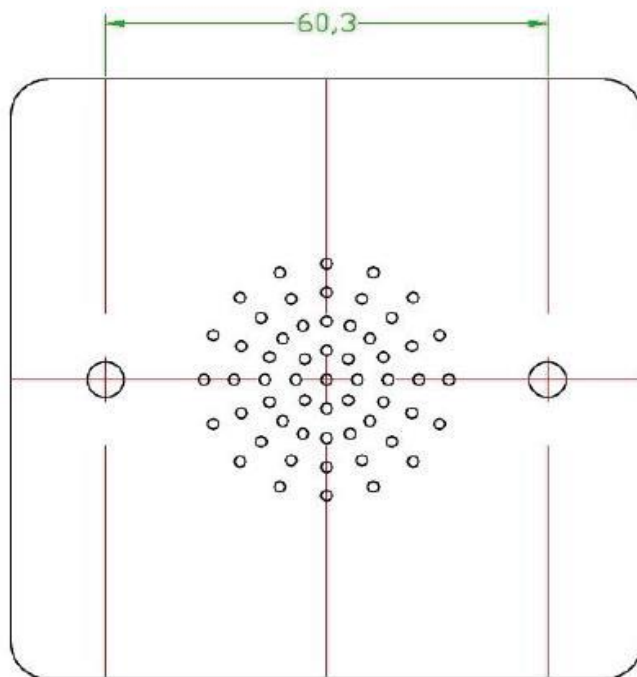

### Low Level Flush Mount Sounder

- Dimensions 86mm x 86mm
- 47mm deep single back box required
- All fitted with required custom finish plates
- Mount height typically 450mm AFFL

Example of options of available finishes to match finish schedule per room/area