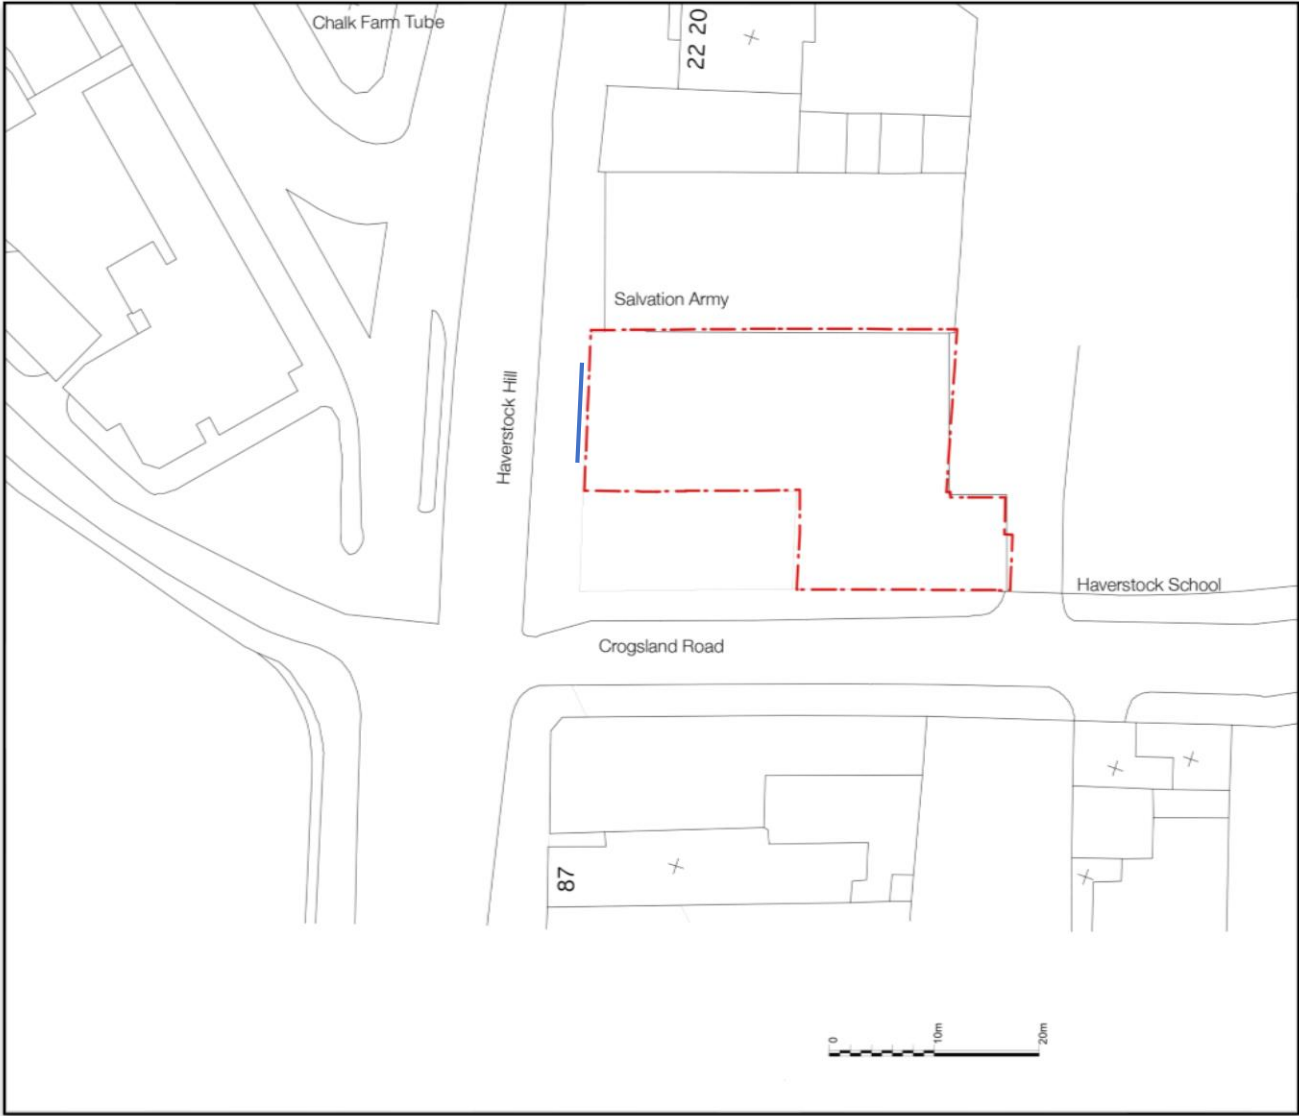

SITE PLAN 4 – 8 HAVERSTOCK HILL, LONDON, NW3 2BL INDICATING ADVERT LOCATION

- ADVERT LOCATION
- SITE BOUNDARY