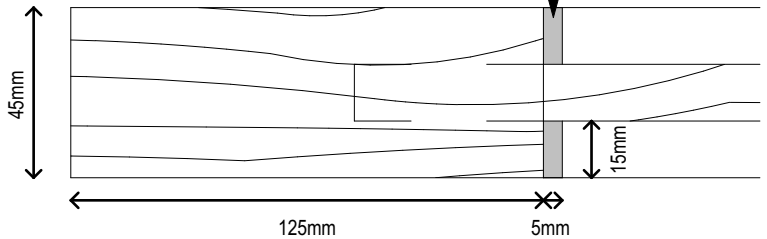

Elevation - scale 1:10

Plan - scale 1:10

Round door knob - chrome

5mm wide chrome detail surround

5mm wide chrome detailing

Detail - scale 1:2

ARCHITECTURAL DESIGN CONSULTANCY LIMITED

ARCHITECTURAL AND DEVELOPMENT CONSULTANTS
CONCEPT, DESIGN AND 3D ARCHITECTURAL VISUALISATION

Shop fit out to form new art gallery,
76 Hampstead High Street,
London,
NW3 1QX.

TITLE

Oak door detail

DRAWN

MG

DATE

28.08.18

SCALE