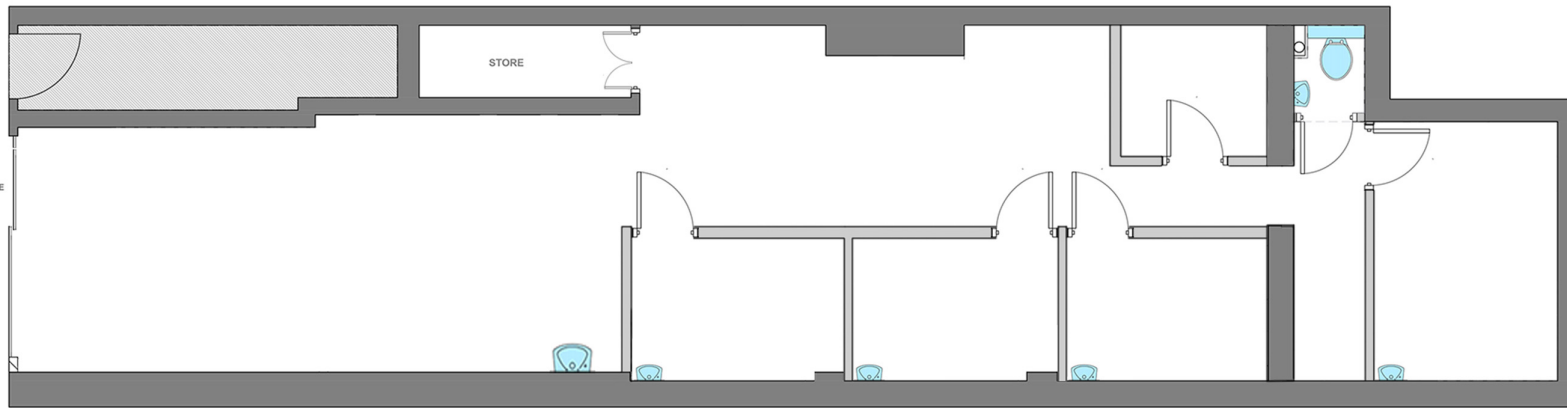

62 Parkway NW1 7AH
Shop premises
Existing: Sui generis - beauty parlour

31/08/2018

Furniture Layout

	Existing Structural Wall
	Temporary partitions
	Solid Door