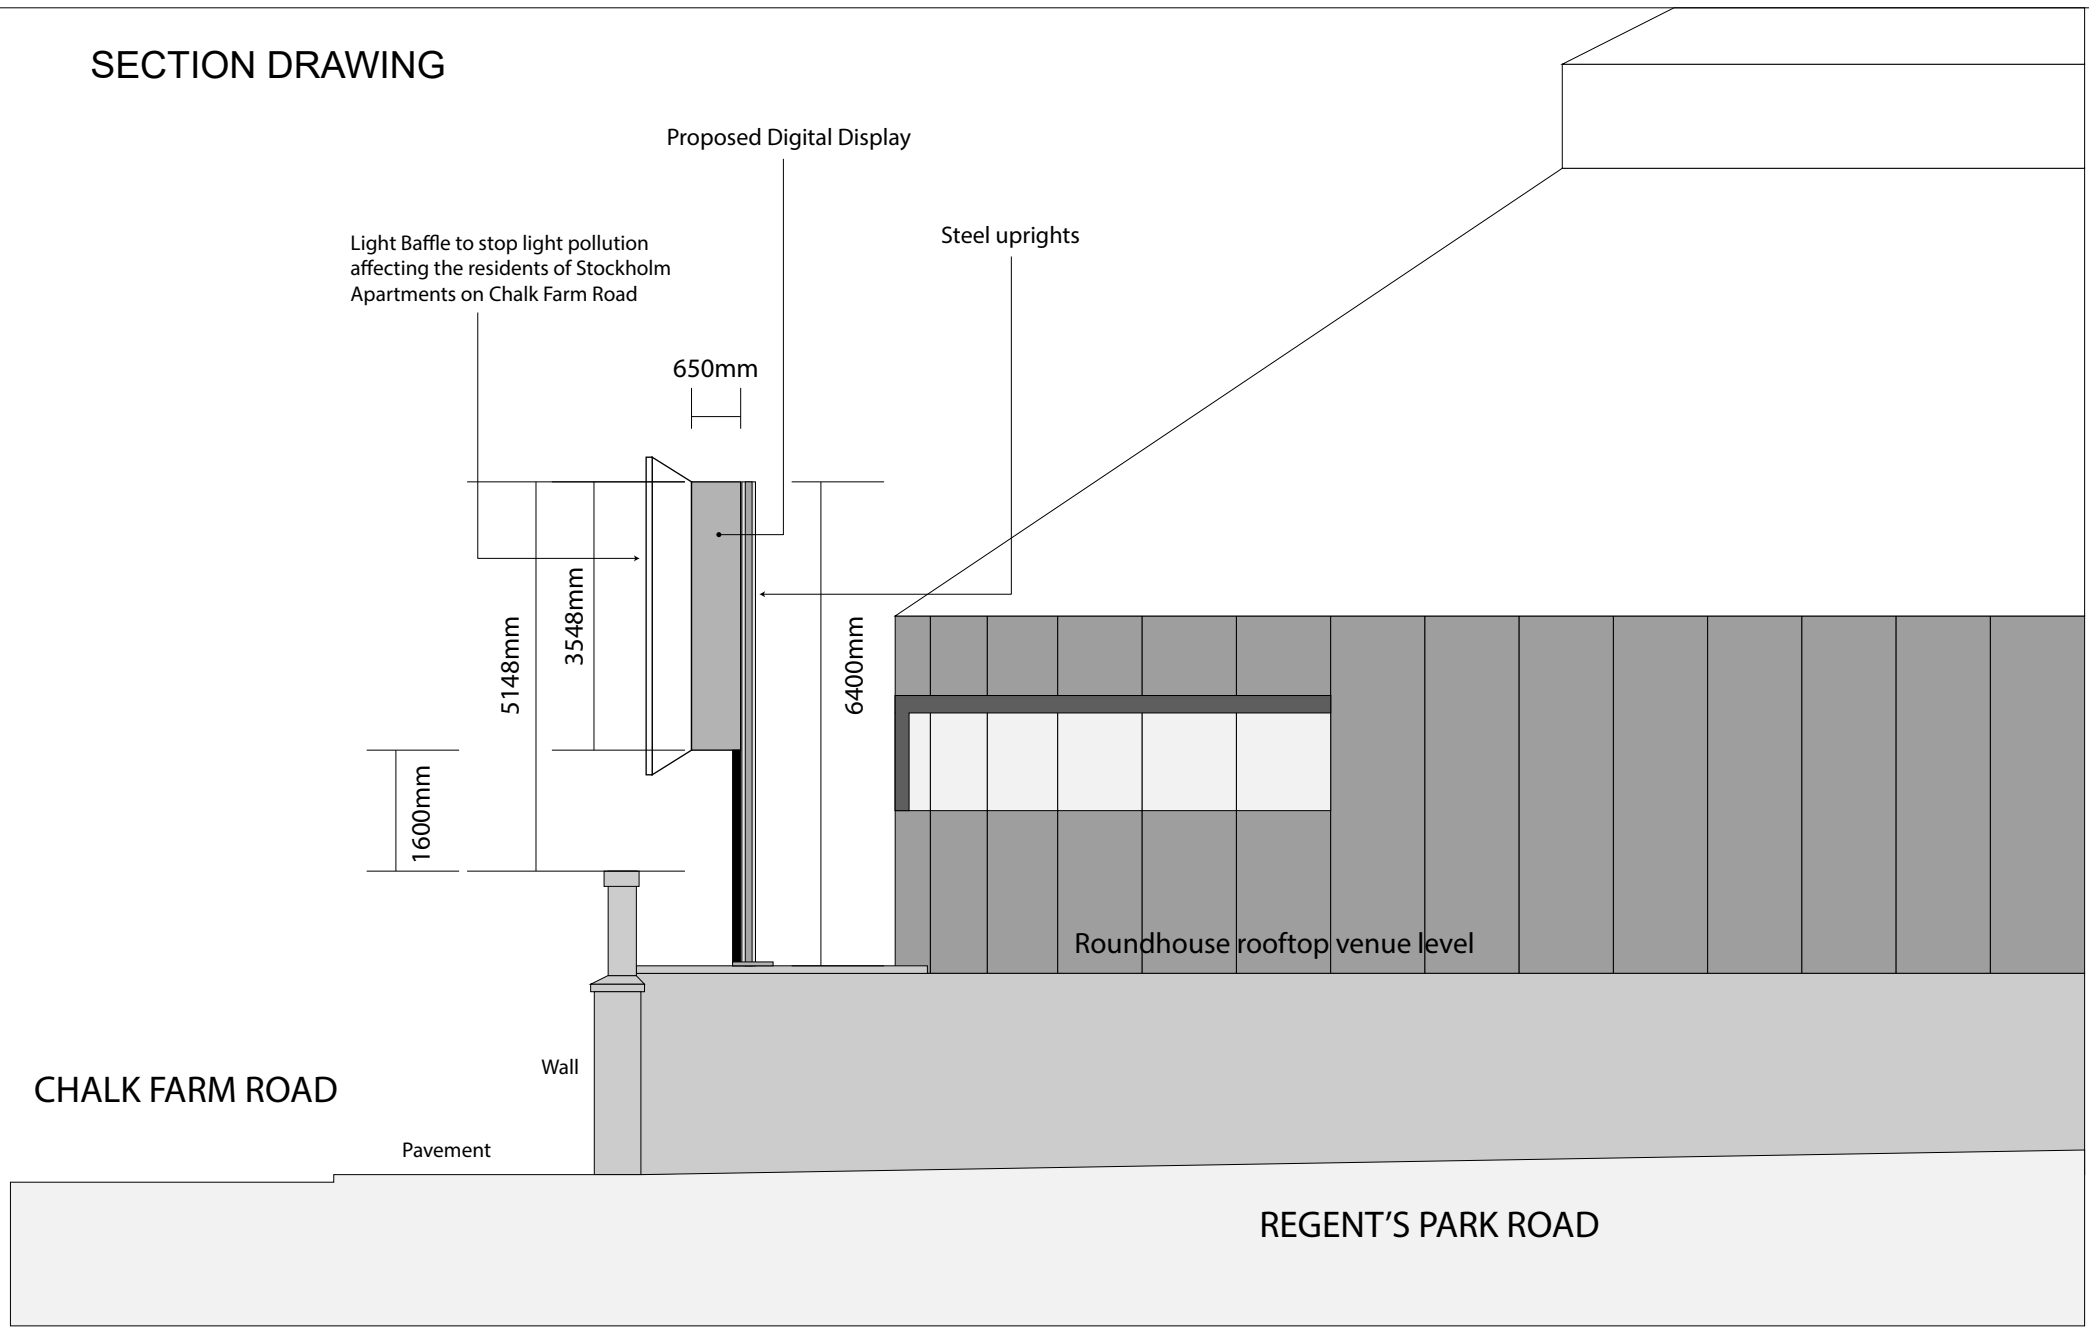

# SECTION DRAWING

Site:  
The Roundhouse Theatre, Chalk Farm Road,  
Camden London NW1 8EH

Title:  
Section Drawing

Proposal:  
Conversion from Backlight Display to New Digital Display

Dwg. No:  
29 August 2018

Dwg. No:  
3146/011 rev C

Scale: 1:100@A4  
0m 2m 4m 6m 8m