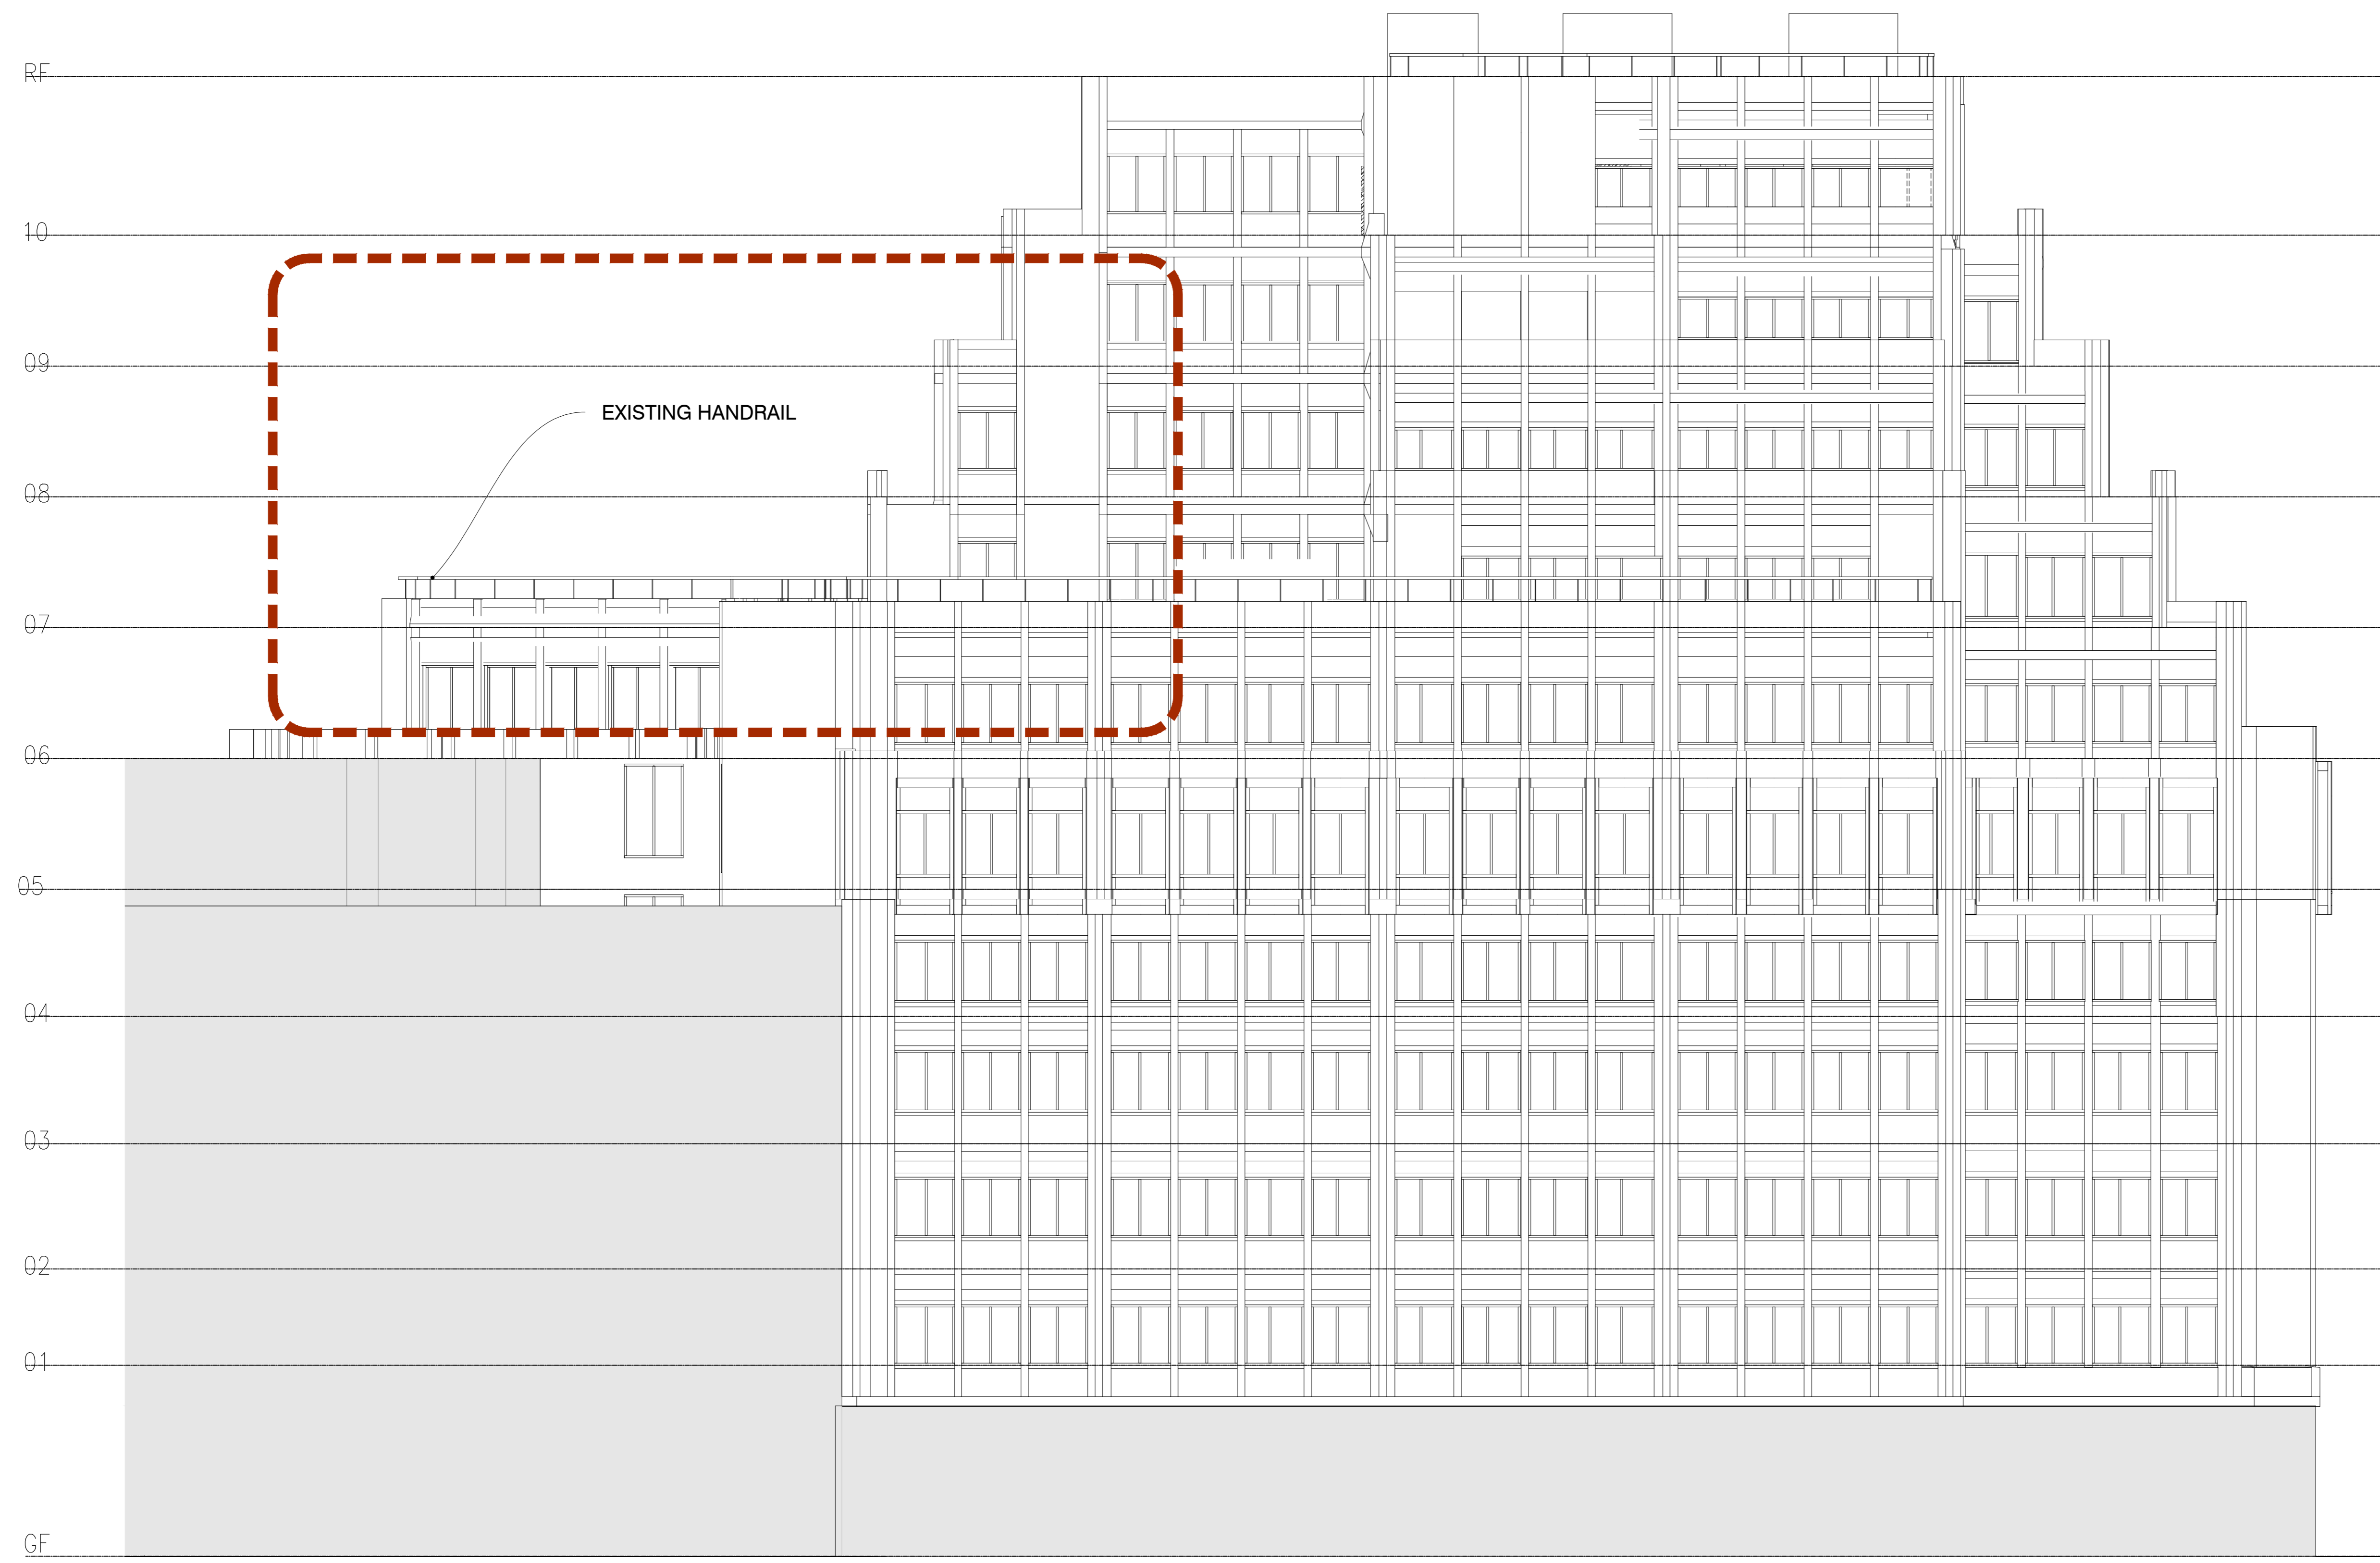

ALL

LOCATION PLAN
NTS

SOUTH EAST ELEVATION

Rev	Descriptive amendments	Drawn by	Date
-	Drawing first produced	AN	22.08.18
	PropDesign - Construction - As Built		

Planning Application

Client
WeWork

Client Contact

Site Address
125 Shaftesbury Avenue

Drawing Title
South East Elevation - Existing

Account Manager

Designer: Senior Tech. Designer / Project Manager
N.HASSEY / J.VAUGHAN / L.GRAYLAND

Scale	Drawn By	First Drawing Date
1:100 @ A0	AN	22/08/18

Contract Number	Floor	Detail	Revision
1124	ALL	PA-05	-

ltb. Aldwych House
71-81 Aldwych
London
WC2B 4HN