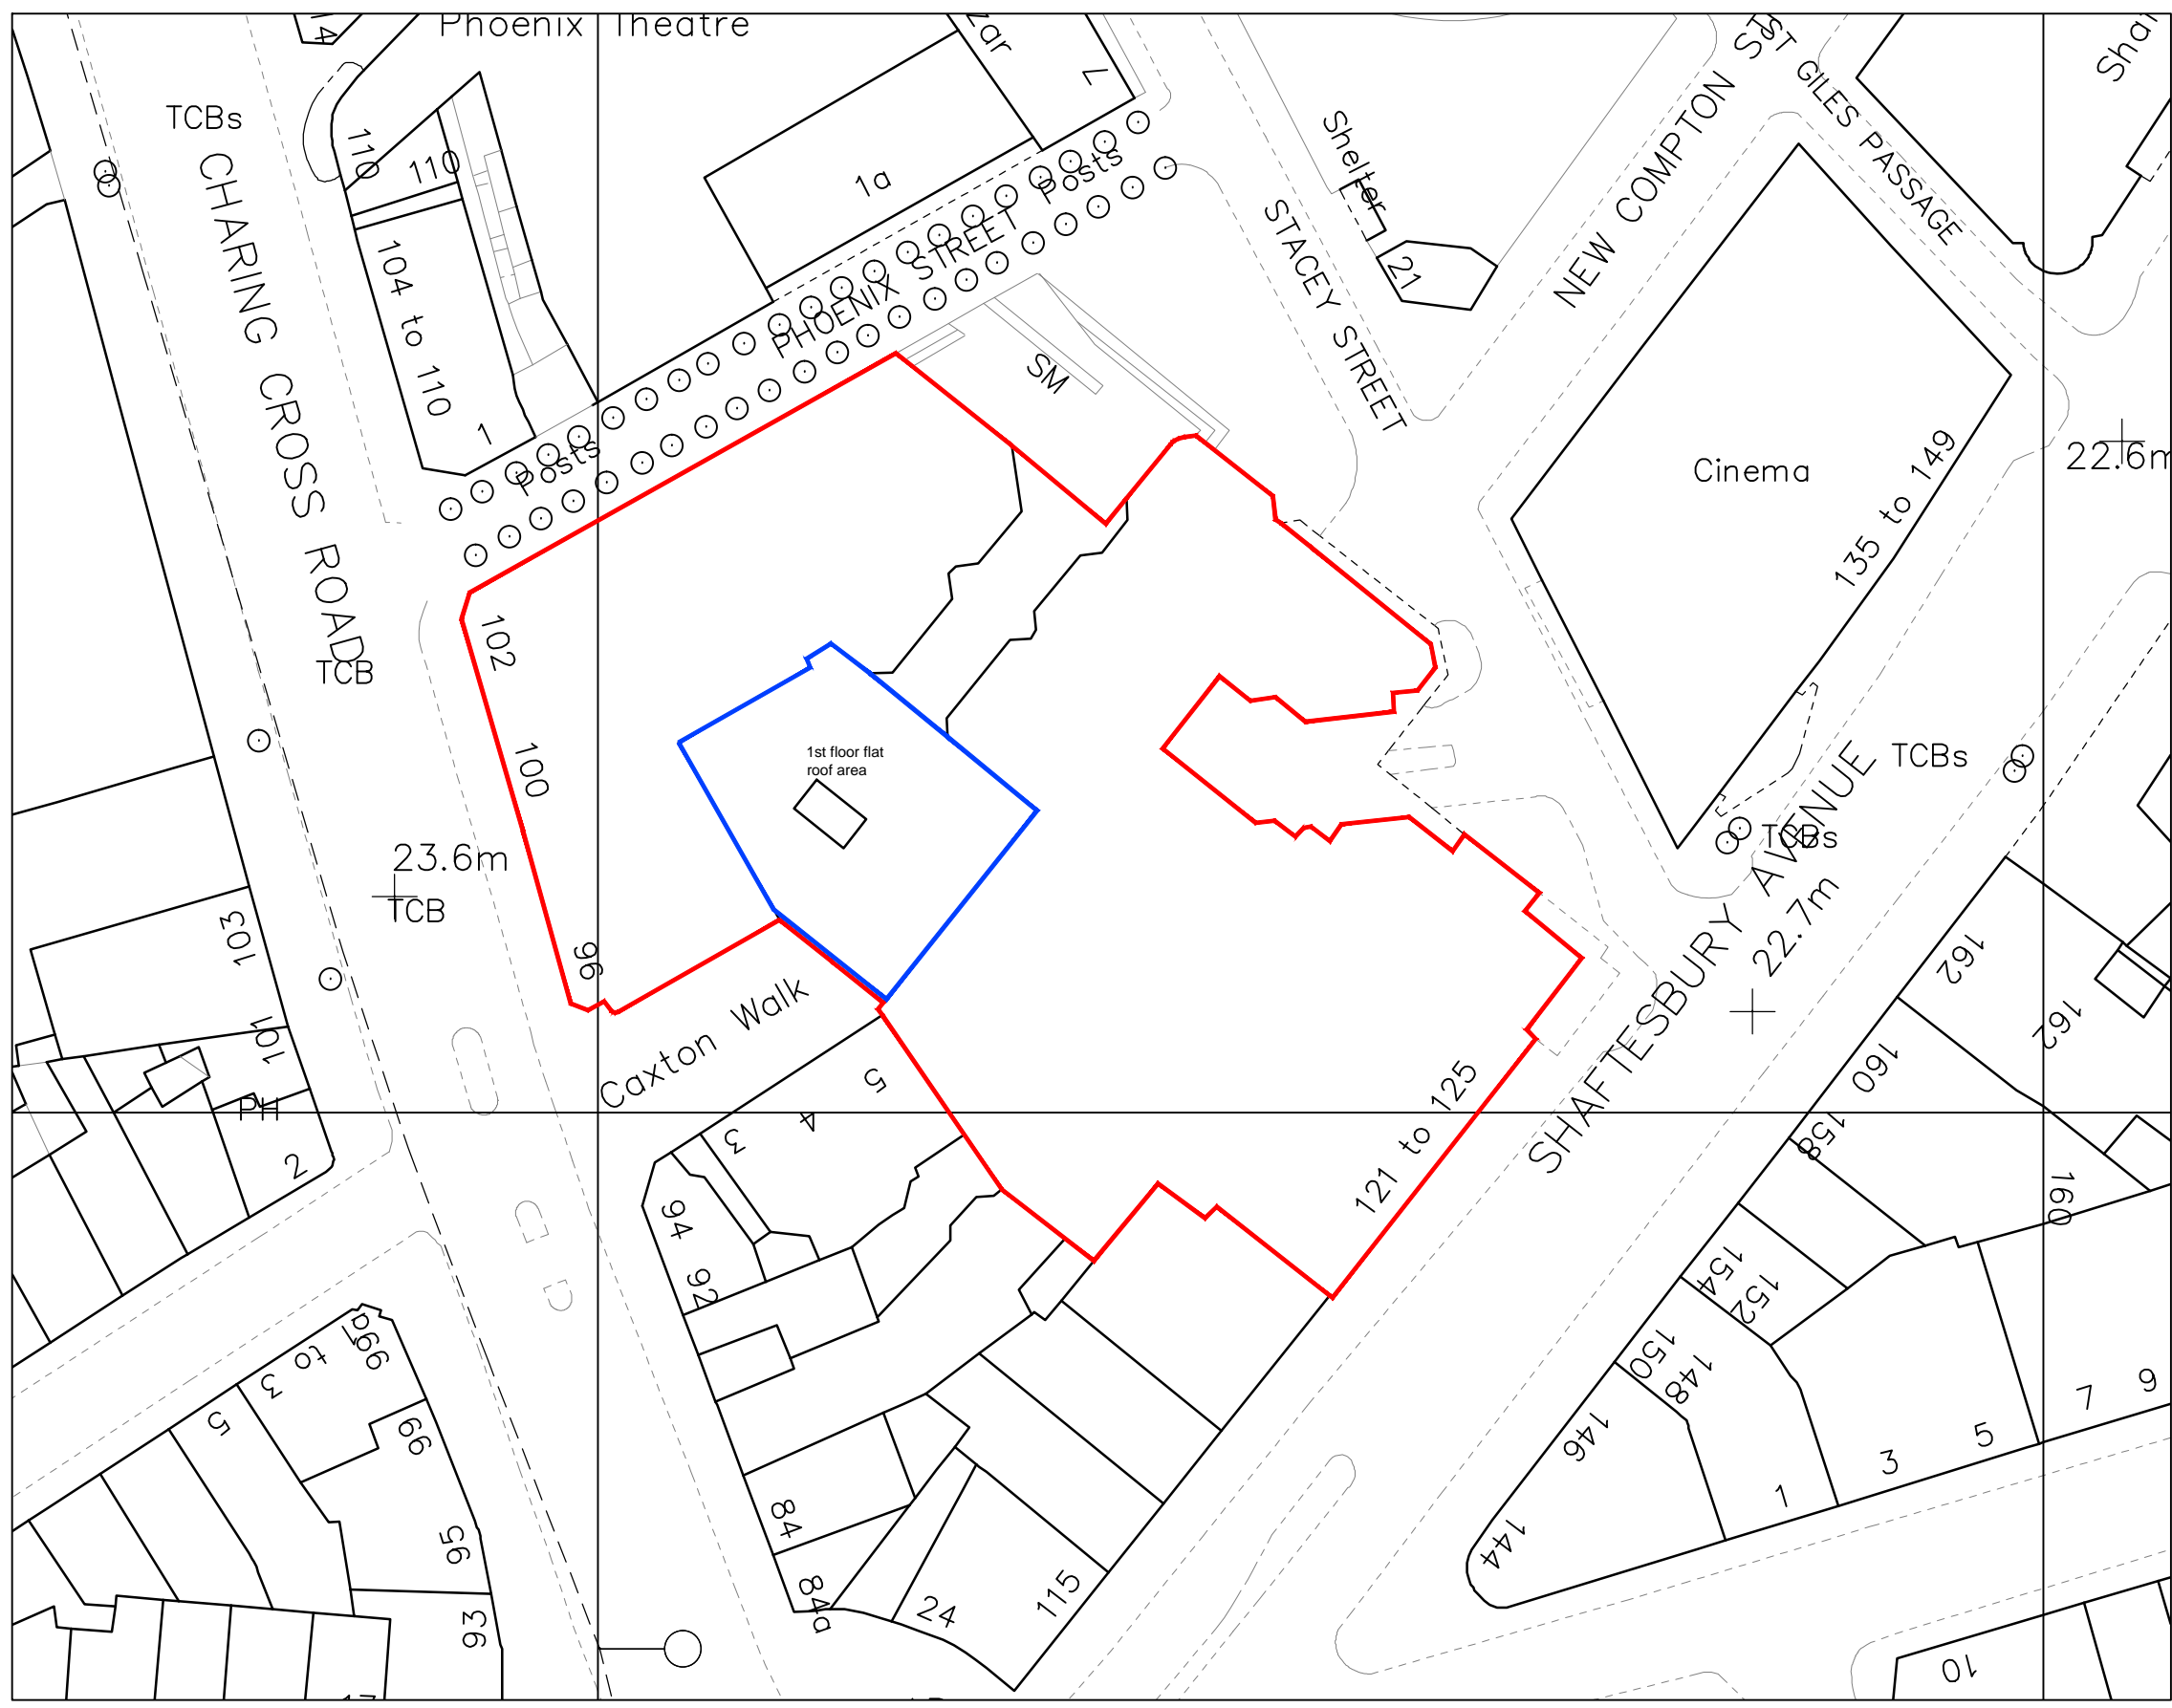

Please do not scale from this drawing. If in doubt, ask.
 This drawing is the property of Left City and must not
 be reproduced, copied or disclosed in any form, other
 than for the purpose of this project.

Revision _____ Date By _____

m. 07807 459194
 info@leftcity.org
 www.leftcity.org

leftcity

PLANNING				
Client				
WEWORK				
Project Title				
125 SHAFTESBURY AVENUE LONDON WC2H 8AD				
Drawing Title				
BLOCK PLAN				
Date	Scale	Drawn	Checked	A3
MARCH18	1:500	SD		
Drawing No.				Rev
1124(90)002				