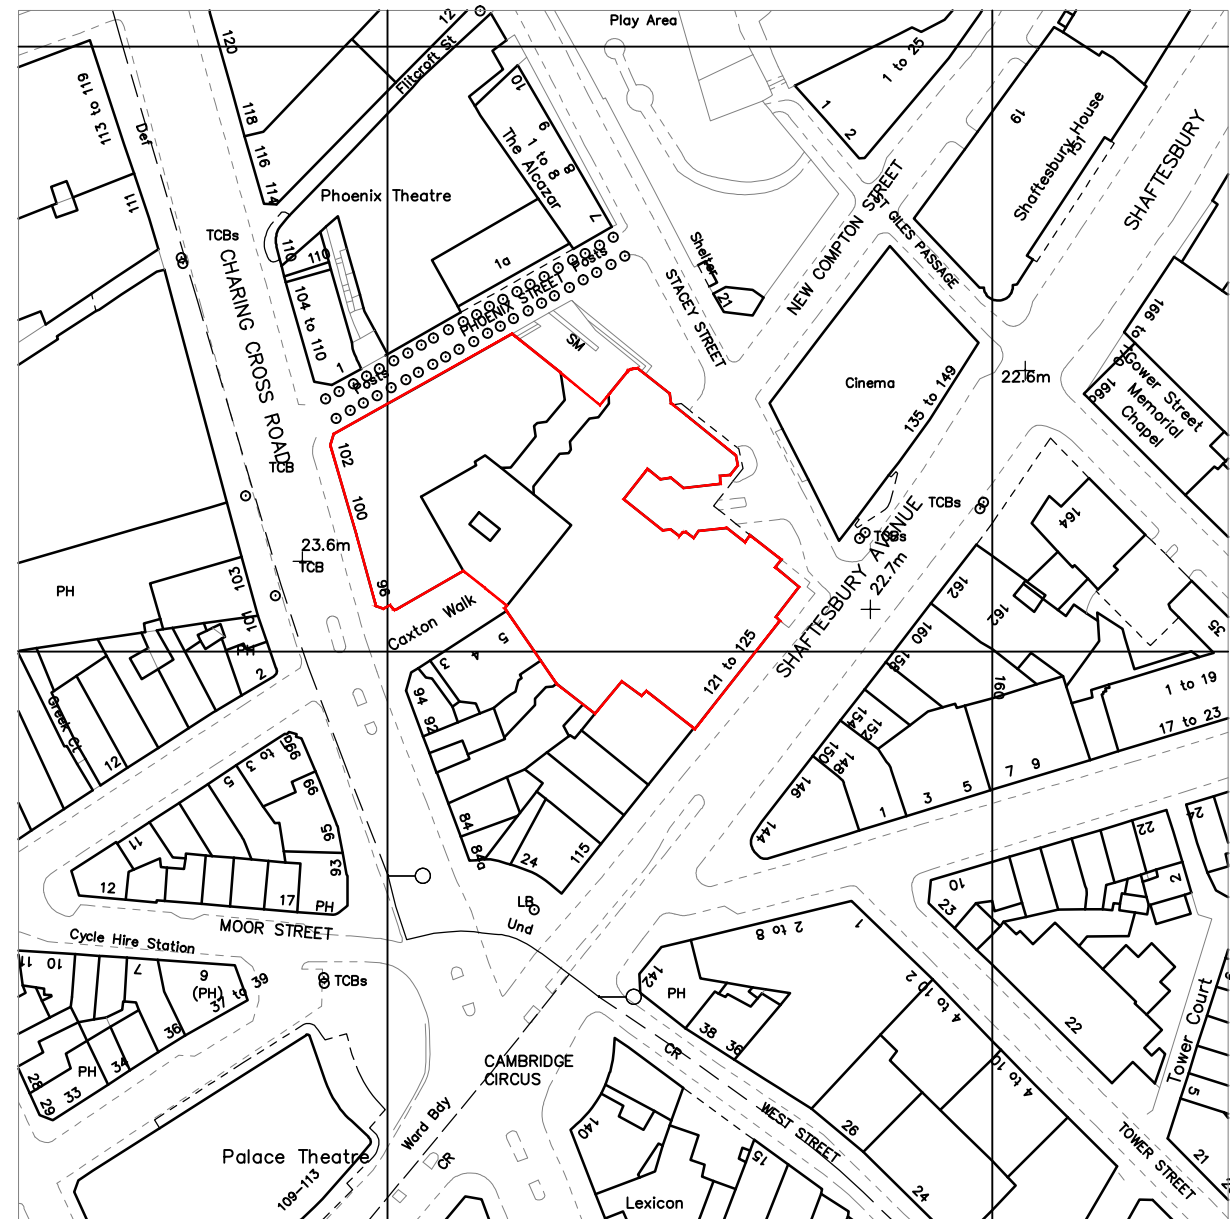

Please do not scale from this drawing. If in doubt, ask.
 This drawing is the property of Left City and must not
 be reproduced, copied or disclosed in any form, other
 than for the purpose of this project.

Revision _____ Date By _____

m. 07807 459194
 info@leftcity.org
 www.leftcity.org

leftcity

PLANNING				
Client				
WEWORK				
Project Title				
125 SHAFTESBURY AVENUE LONDON WC2H 8AD				
Drawing Title				
LOCATION PLAN				
Date	Scale	Drawn	Checked	A3
MARCH18	1:1250	SD		
Drawing No.				Rev
1124(90)001				