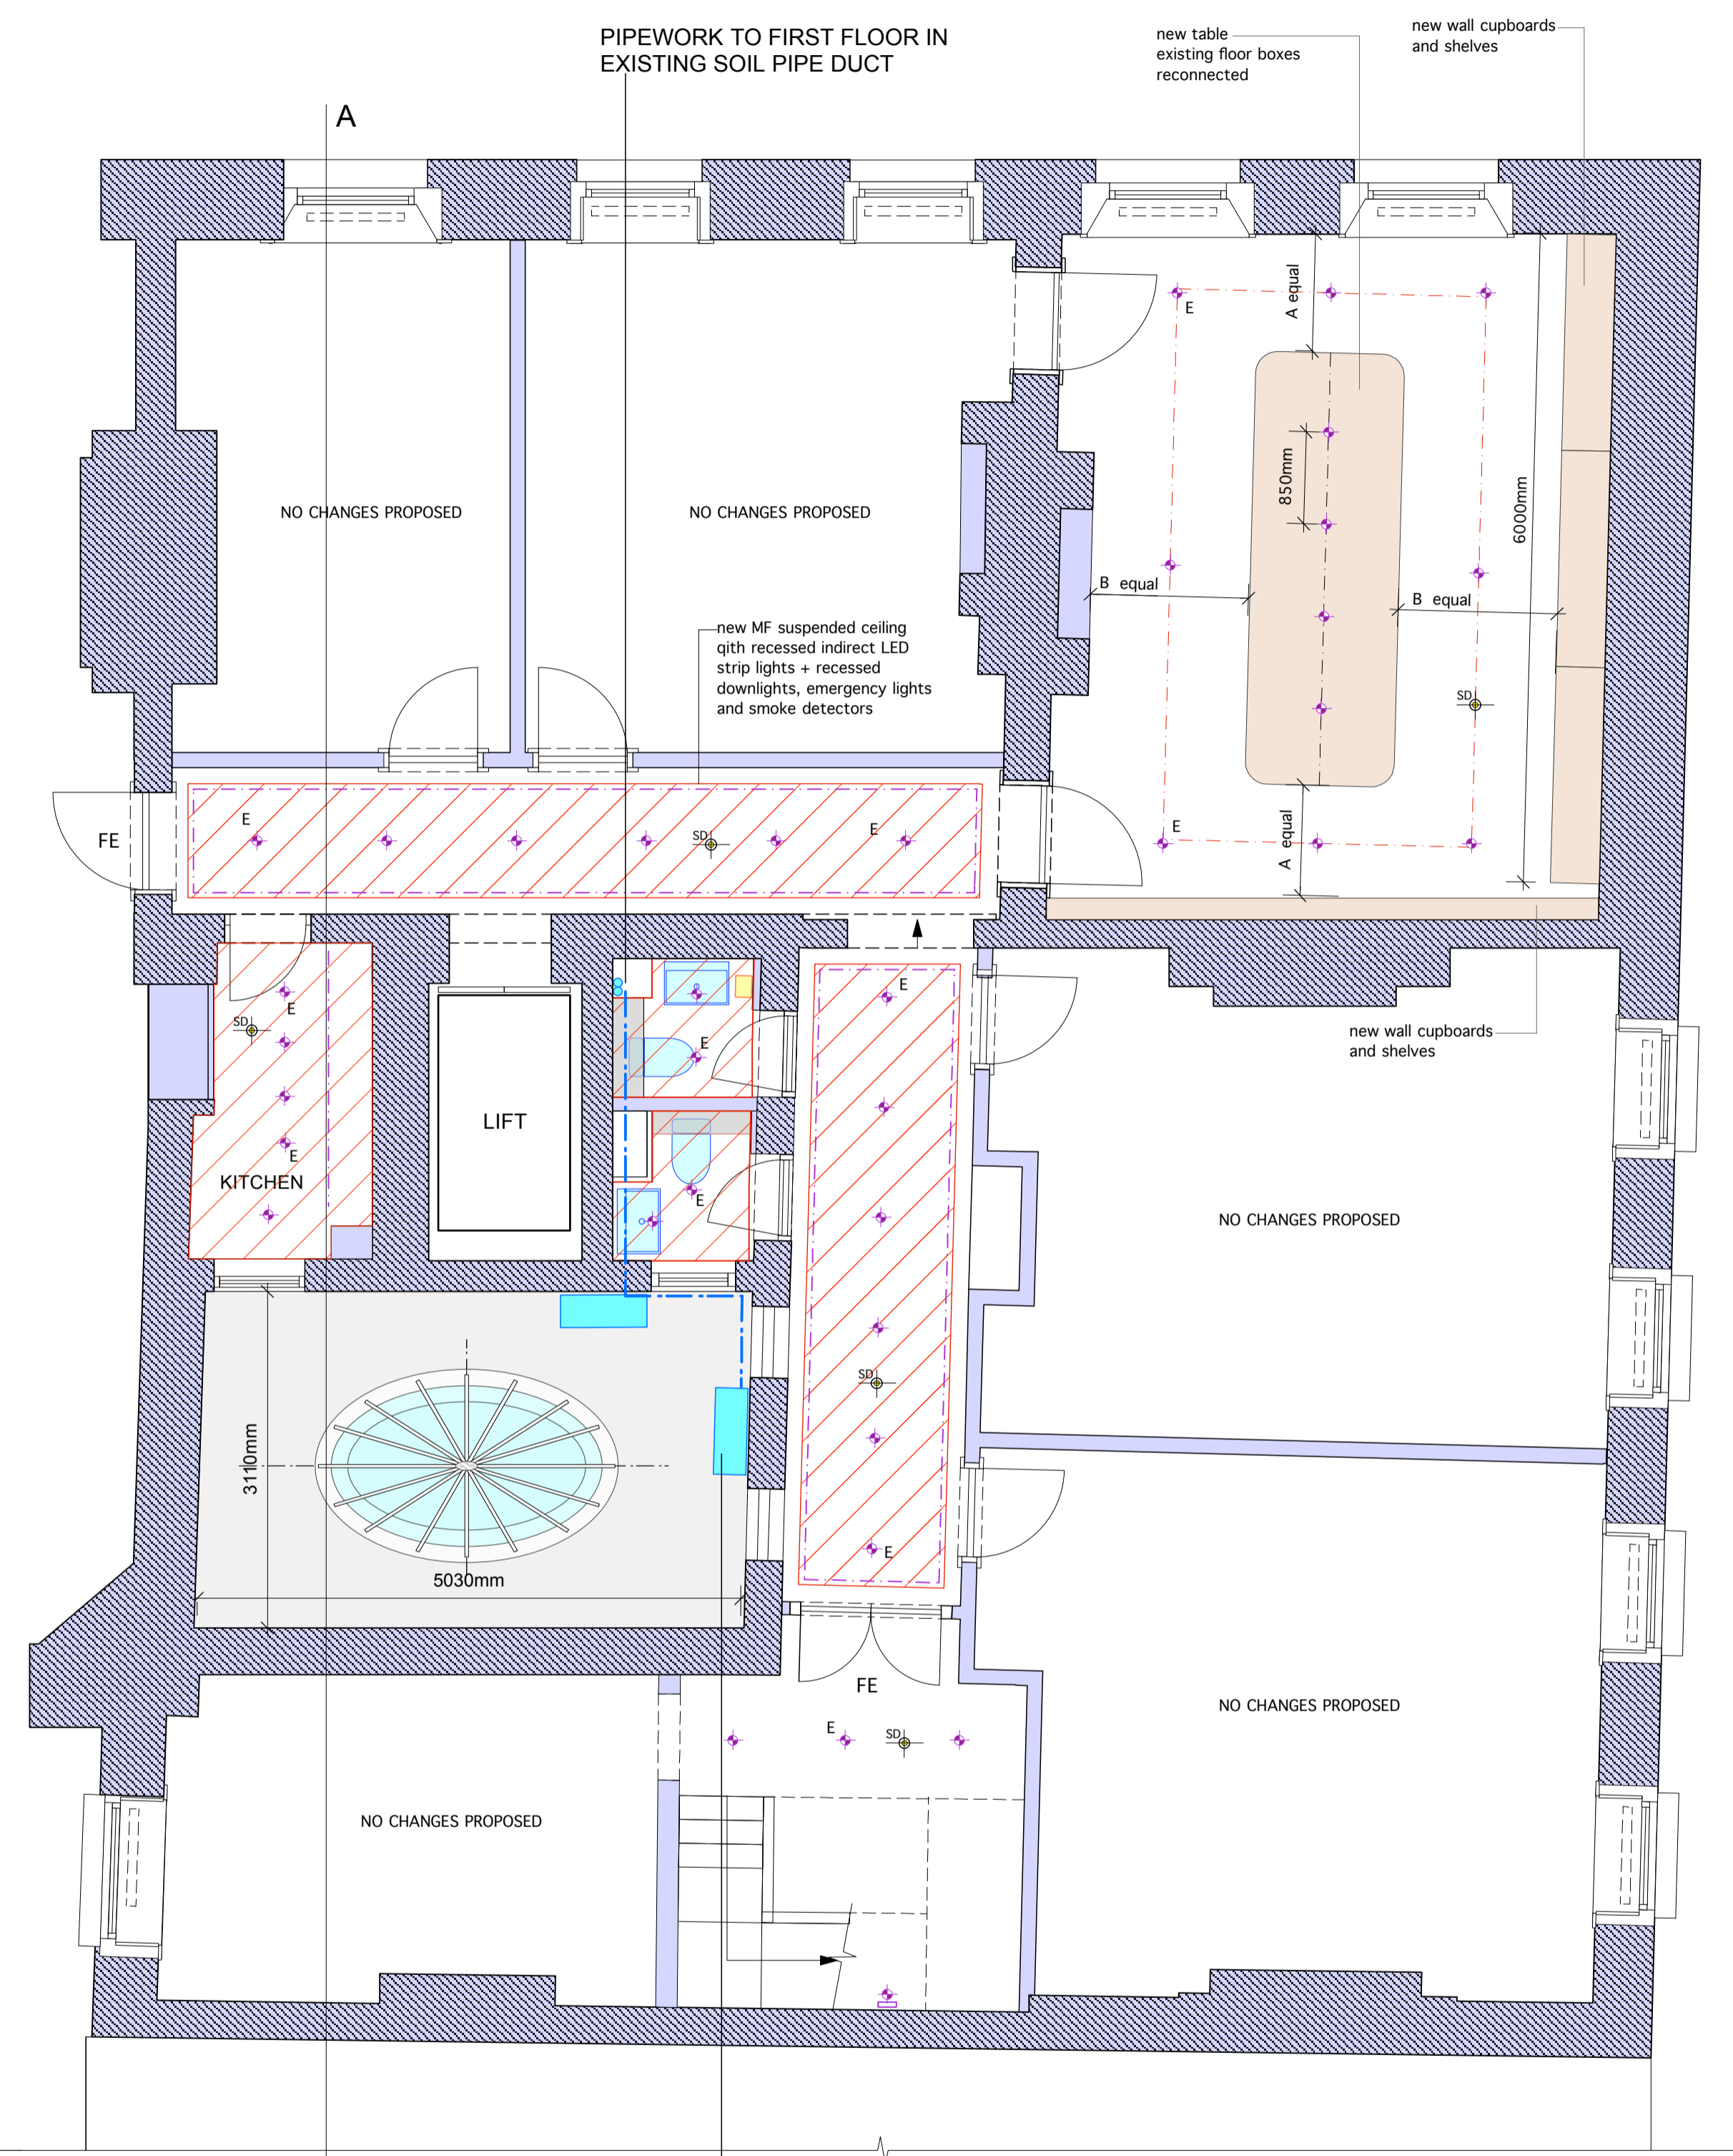

NEW SQUARE

SECOND FLOOR LAYOUT

EXTERNAL UNITS MOUNTED IN LIGHTWELL ON BRICKWALL

THIRD FLOOR LAYOUT

A 23.08.18 New ceiling + lighting added, survey updated			
Revisions			
3 NEW SQUARE			
LINCOLN'S INN, WC2A 3RS			
TITLE			
NEW PROPOSALS, A/C			
SECOND AND THIRD FLOOR			
DATE	SCALE	PROJECT	REF
01.06.18	1:50 @ A1	3NS-203	A
TWO BY TWO DESIGN CONSULTANTS			
348 GOSWELL ROAD LONDON EC1V 7LQ T. 020 7278 1122			