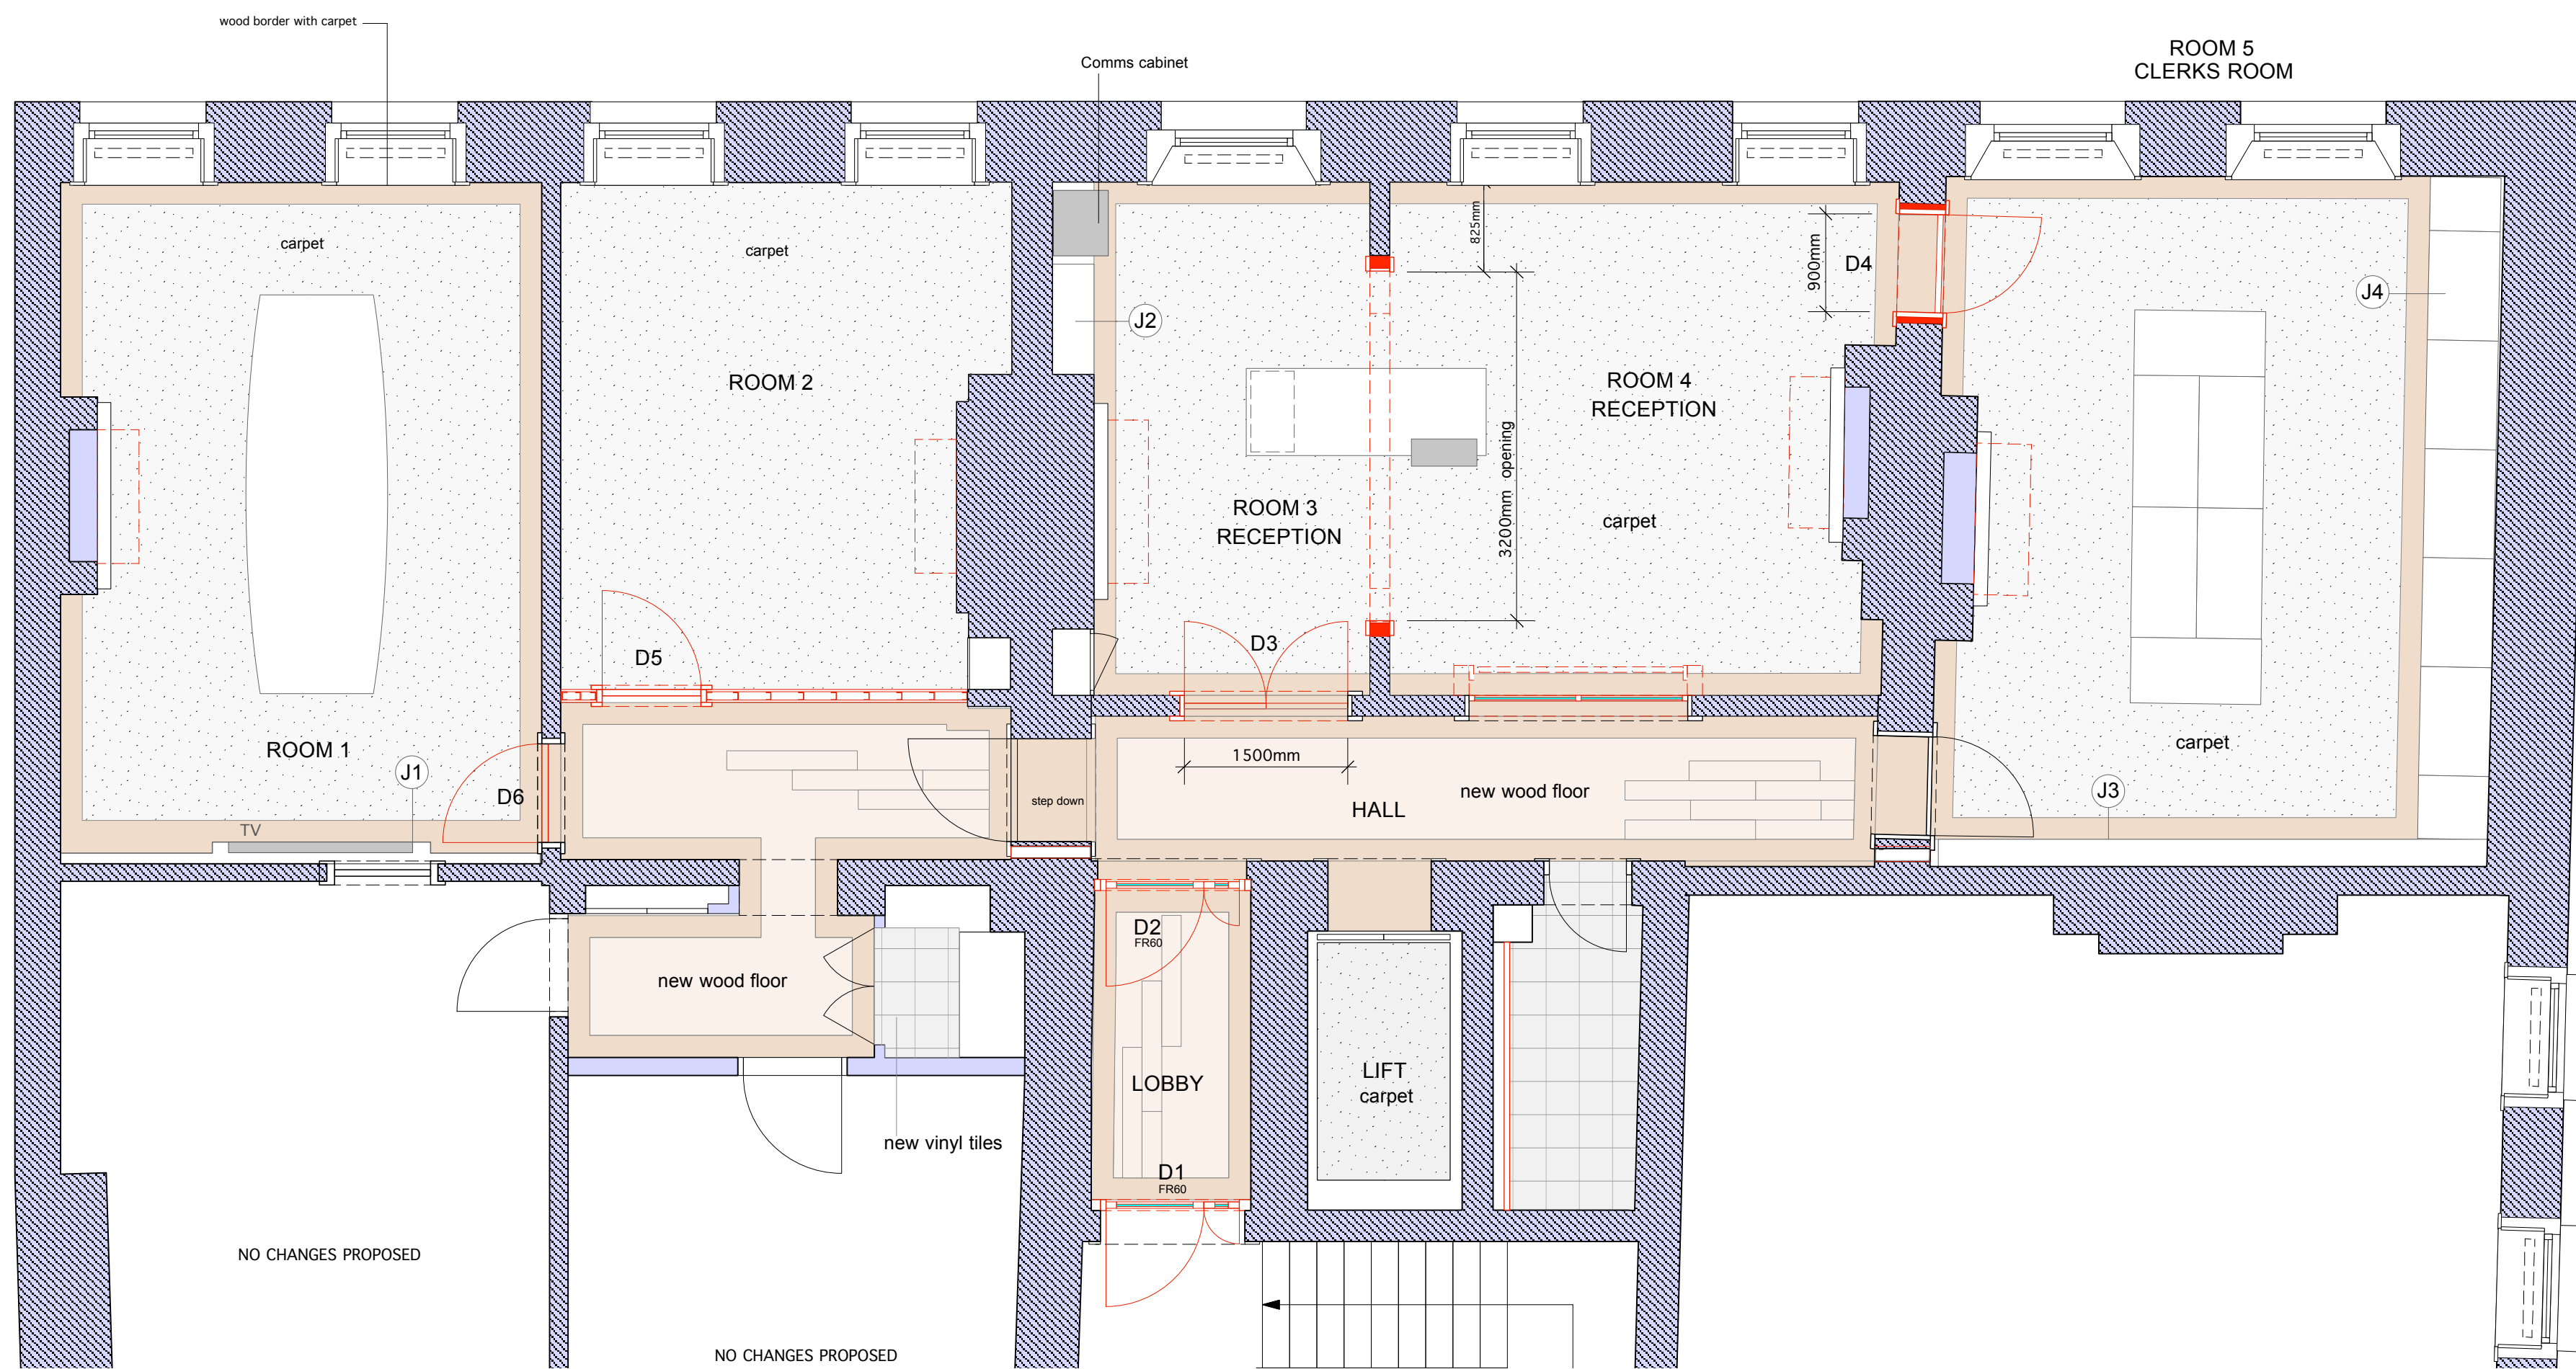

CEILING WORK

FLOOR FINISHES

FIRST FLOOR LAYOUT (DETAIL)

- New suspended ceiling
- New wood floor finish

KEY TO SYMBOLS	
	Floor grommet TSSO
	13 amp switched spur
	Twin switched socket outlet (TSSO)
	Light switch, DM = electronic dimmer
	Recessed downlighter LED Fire rated
	Recessed strip light LED Fire rated
	Smoke detector/Heat detector, 240v
	Data
	TV ariel outlet
	TELECOM outlet

DRAWINGS Tabled AT MEETING ON 17 AUGUST FOR DISCUSSION PRIOR TO SUBMISSION FOR PLANNING APPROVAL AND FOR A LICENCE TO ALTER

FIRST FLOOR PROPOSALS SUBMITTED FOR LICENCE

A. 23.08.18 A/C units revised, lift floor changed to carpet			
3 NEW SQUARE LINCOLN'S INN, WC2A 3RS			
NEW PROPOSALS, FINISHES FIRST FLOOR			
DATE	SCALE	NO.	REV.
01.06.18	1:50 @ A1	3NS-202	A
TWO BY TWO DESIGN CONSULTANTS 348 GOSWELL ROAD LONDON EC1V 7LQ T: 020 7278 1122			