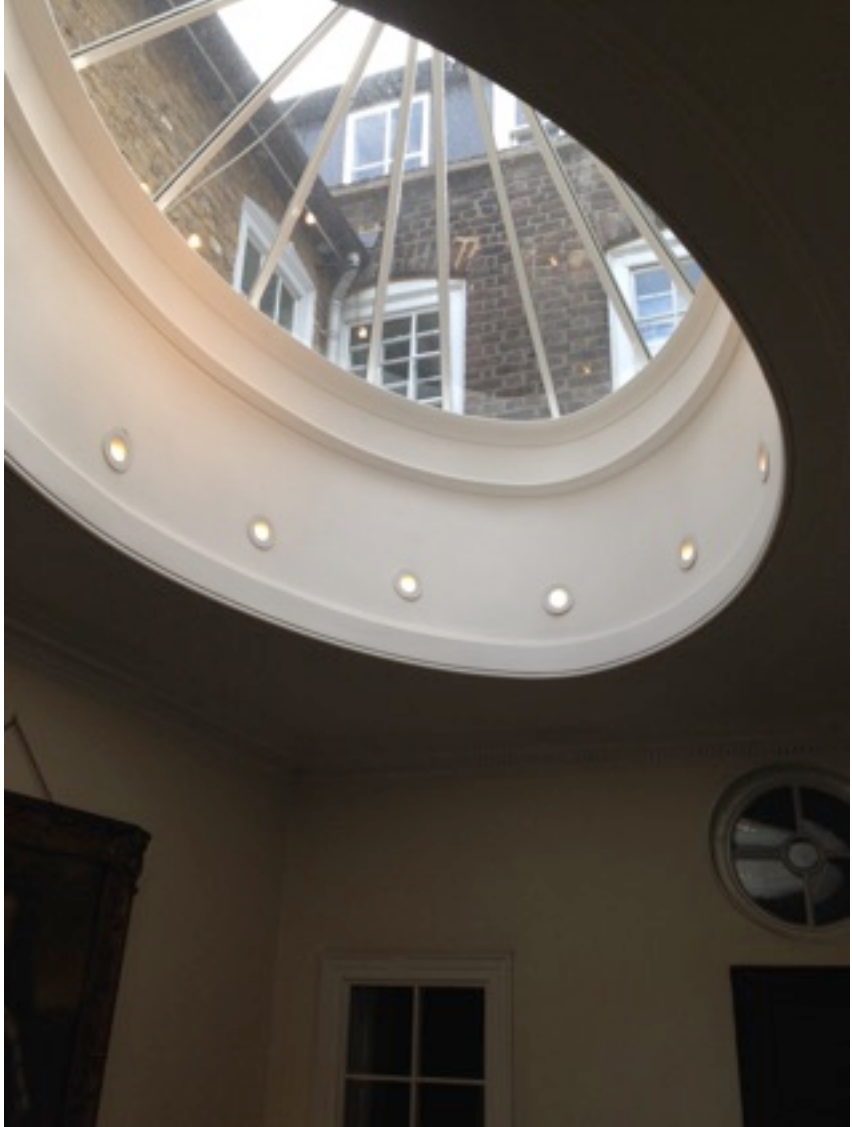

NEW SQUARE

FROM CAREY STREET

FROM STAR YARD

LIGHT WELL AT THIRD FLOOR

LIFT SHAFT BUILT 1994

VIEW FROM STAIRWELL