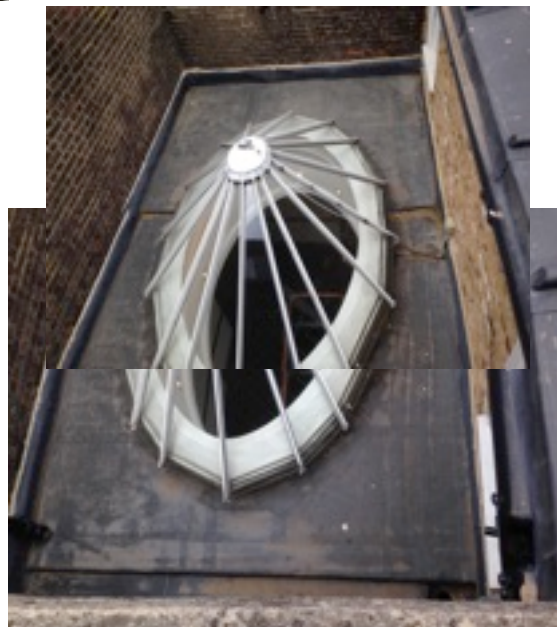

NEW SQUARE

FROM CAREY STREET

FROM STAR YARD

LIGHT WELL AT THIRD FLOOR

LIFT SHAFT BUILT 1994

VIEW FROM STAIRWELL